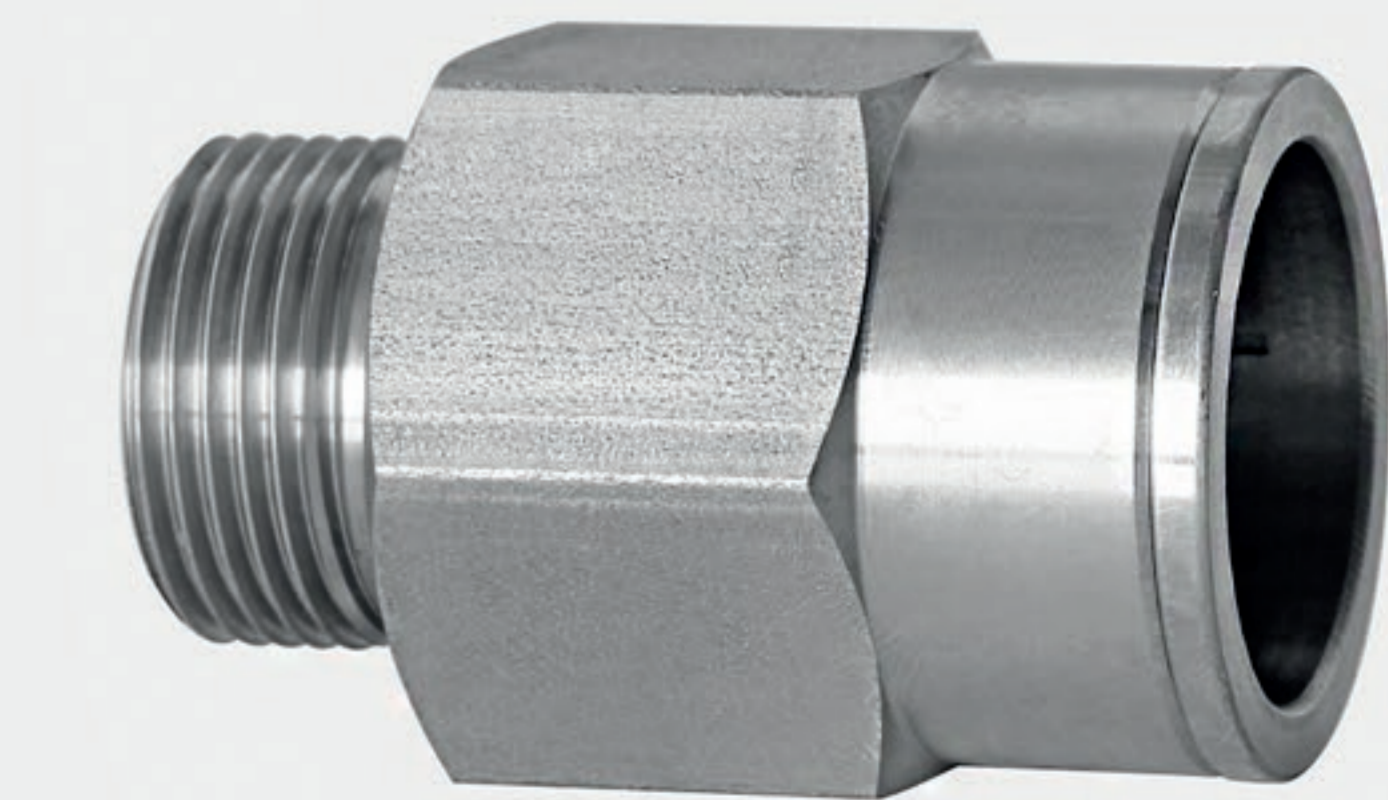

0311092

28 mm to 20 mm reducer

0311079SS

1" Female Adaptor to 28 mm SS tube

0311080SS

1" Male Adaptor to 28 mm SS tube

0311089SS

3/4" Male Adaptor to 28 mm SS tube