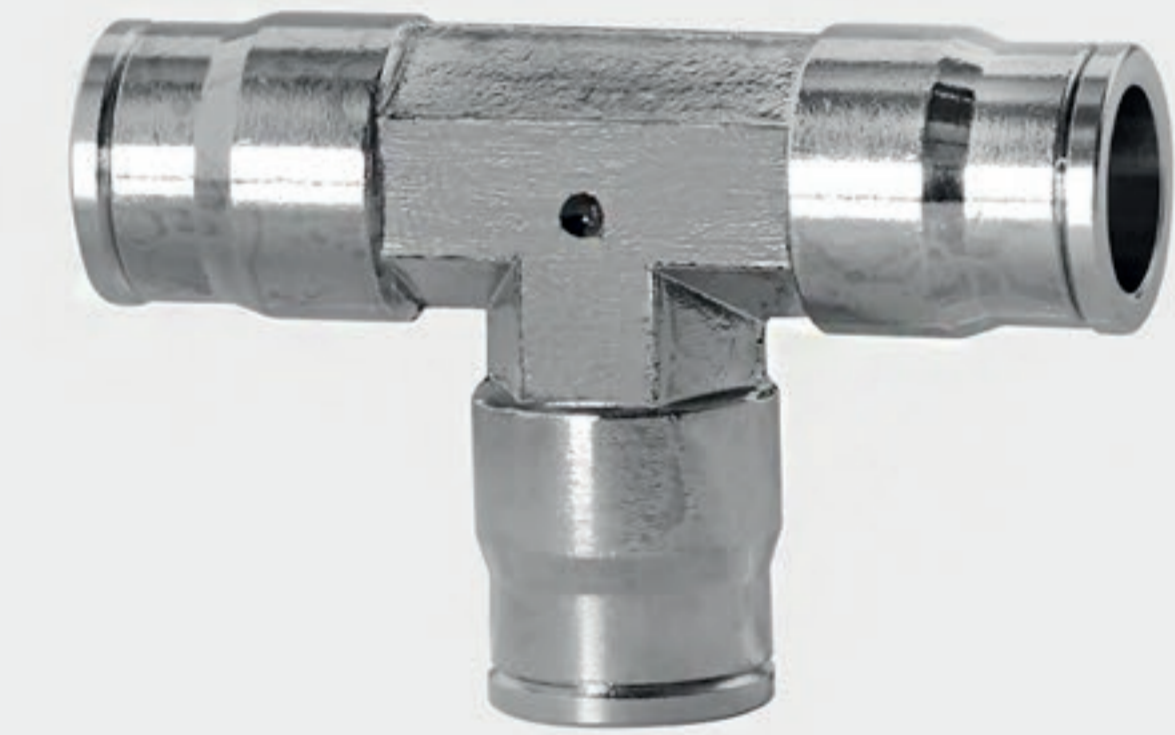

NORMATIC® PUSH IN FITTINGS

FOR SS PIPES

FITTINGS

10 mm Nickel plated brass fittings for 10 mm SS pipe

0311001

10 mm brass fitting for nozzle

0311003

10 mm brass pipe coupling

0311002-120°

10 mm brass fitting for double nozzle 120°

0311004

10 mm brass T fitting

0311002-180°

10 mm brass fitting for double nozzle 180°

0311005

10 mm brass L fitting

NORMIST®

NORMATIC® PUSH IN FITTINGS FOR SS PIPES

10 mm Nickel plated brass fittings for 10 mm SS pipe

0311033

10 mm brass end fitting for 1 nozzle

0311009

1/4" brass male connector for 10 mm tube NPT

0311010

Coupling from 3/8" tube to 10 mm pipe

10 mm Nickel plated brass fittings for 10 mm SS pipe.

0311006

Connector 1/8" male to 10 mm pipe

0311020

3/8" female connector to 10 mm SS pipe

0311021

1/2" female connector to 10 mm SS pipe