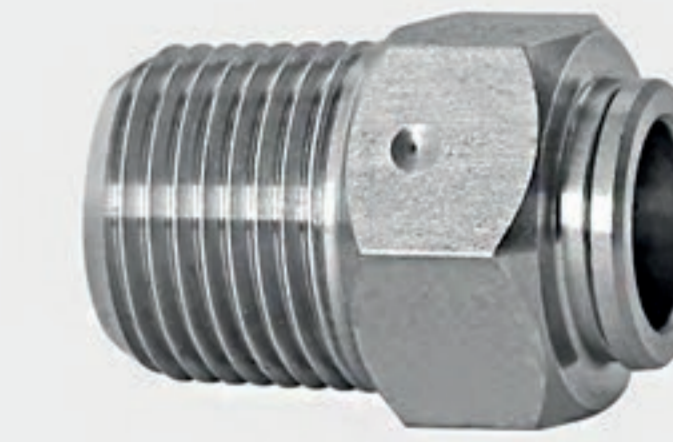

0311033SS

10 mm end fitting for 1 nozzle

0311009SS

1/4" 303 male connector for 10 mm pipe NPT

0311010SS

3/8" 303 male connector for 10 mm pipe NPT

0311011SS

1/2" 303 male connector for 10 mm pipe NPT

0311024SS

Coupling from 3/8" tube to 10 mm SS pipe

10 mm 316 Quality SS fittings for 10 mm SS pipe

0311001-316

10 mm SS 316 fitting for nozzle

0311002-316

10 mm SS 316 fitting for double nozzle 120°

0311004-316