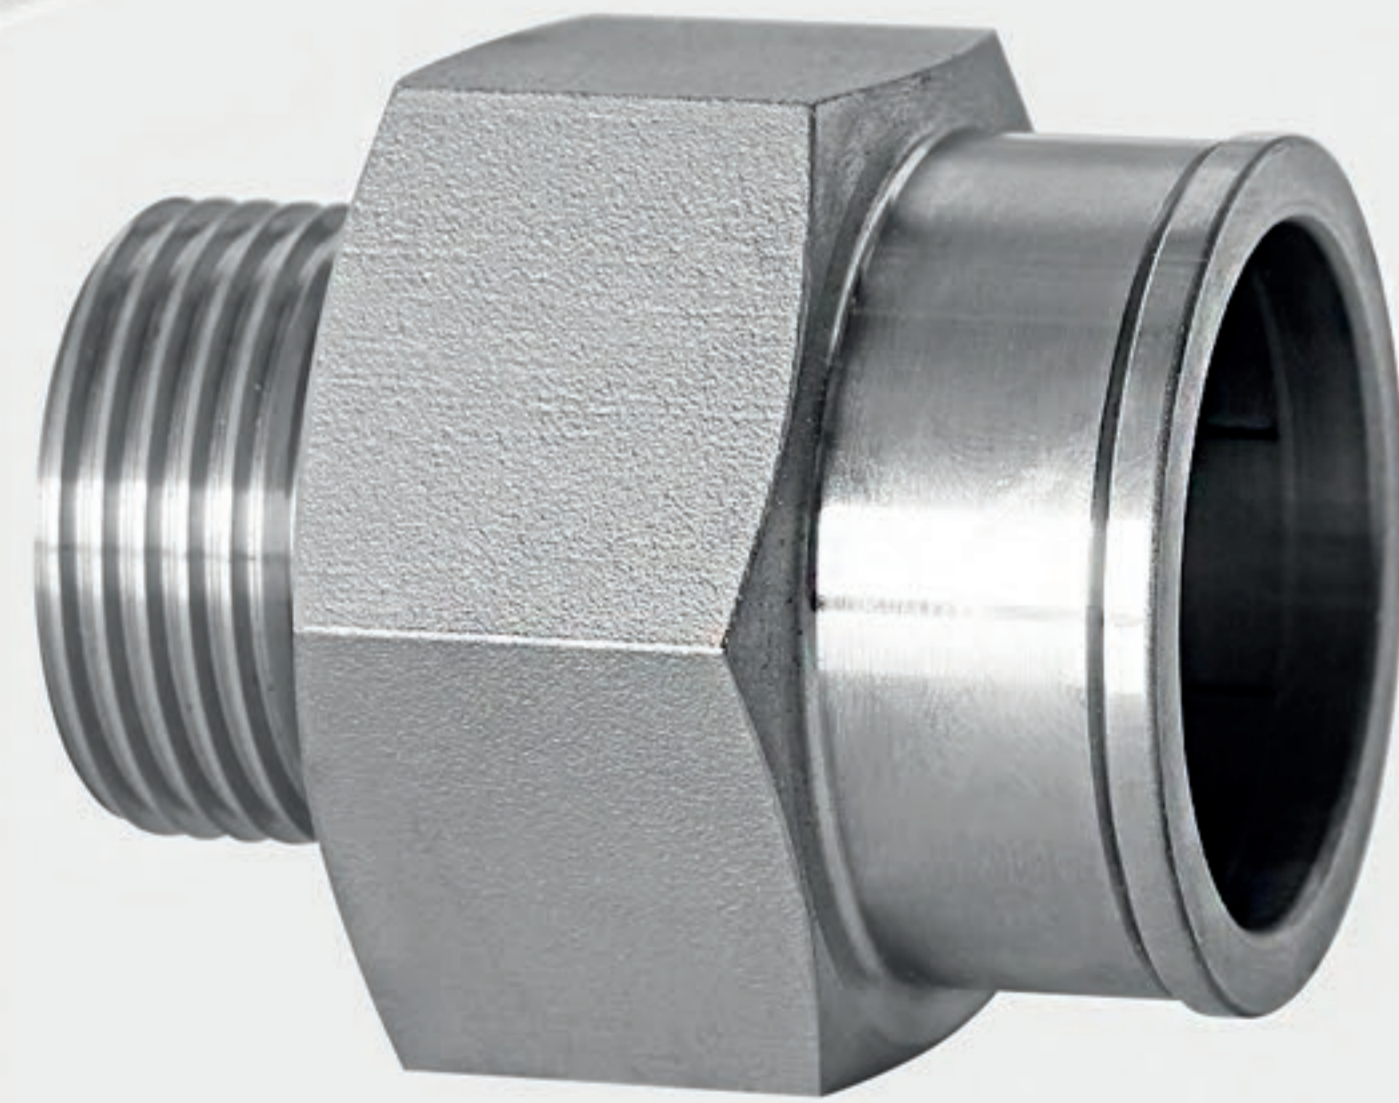

0311067SS

35 mm to 1" thermoplastic hose SS male adaptor