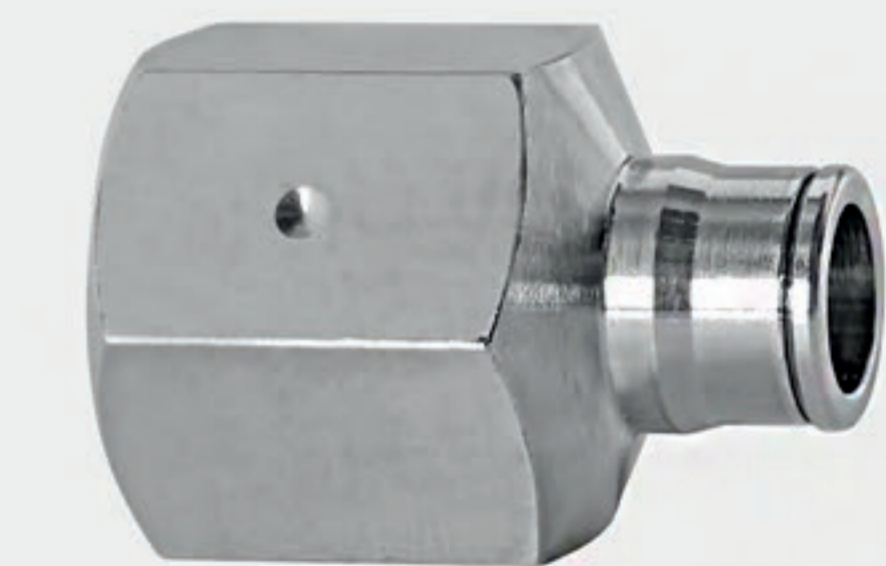

3/8" brass male connector for 10 mm pipe NPT

0311011

1/2" brass male connector for 10 mm pipe NPT

0311008

10 mm end plug

0311022

Coupling from 1/2" tube to 10 mm pipe

0311024

Coupling from 3/8" tube to 10 mm pipe

10 mm Nickel plated brass fittings for 10 mm SS pipe.

0311006

Connector 1/8" male to 10 mm pipe

0311020

3/8" female connector to 10 mm SS pipe

0311021

1/2" female connector to 10 mm SS pipe