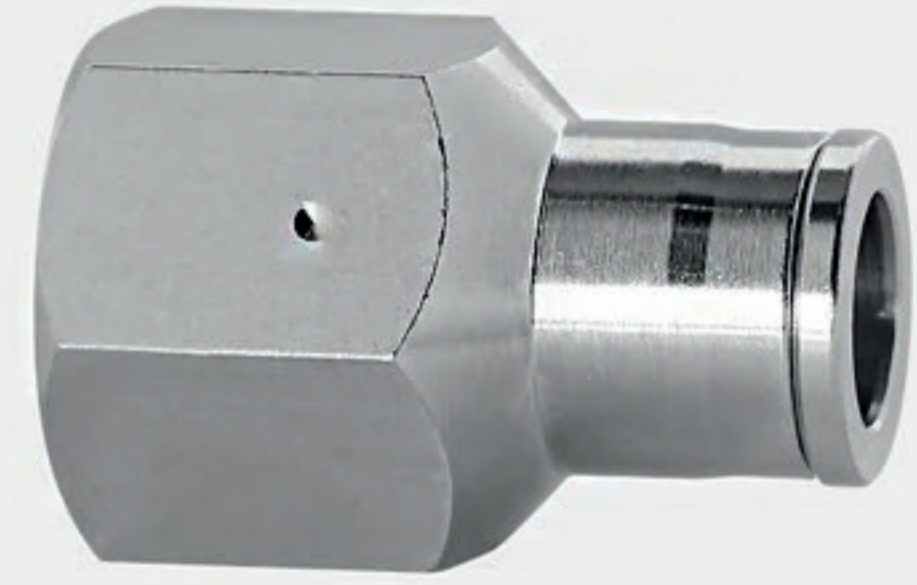

0311025

12 mm pipe union for 12 mm SS pipe

0311007

12 mm line end fitting for SS pipe

0311026S

12 mm to 3/8" mm reducer for SS pipe

0311029

12 mm end plug

0311048

3/8" female connector to 12 mm SS pipe

12 mm Nickel plated brass fittings

0311049

1/2" female connector to 12 mm SS pipe

0311026

12 mm to 10 mm reducer for SS pipe

12 mm 303 Quality SS fittings