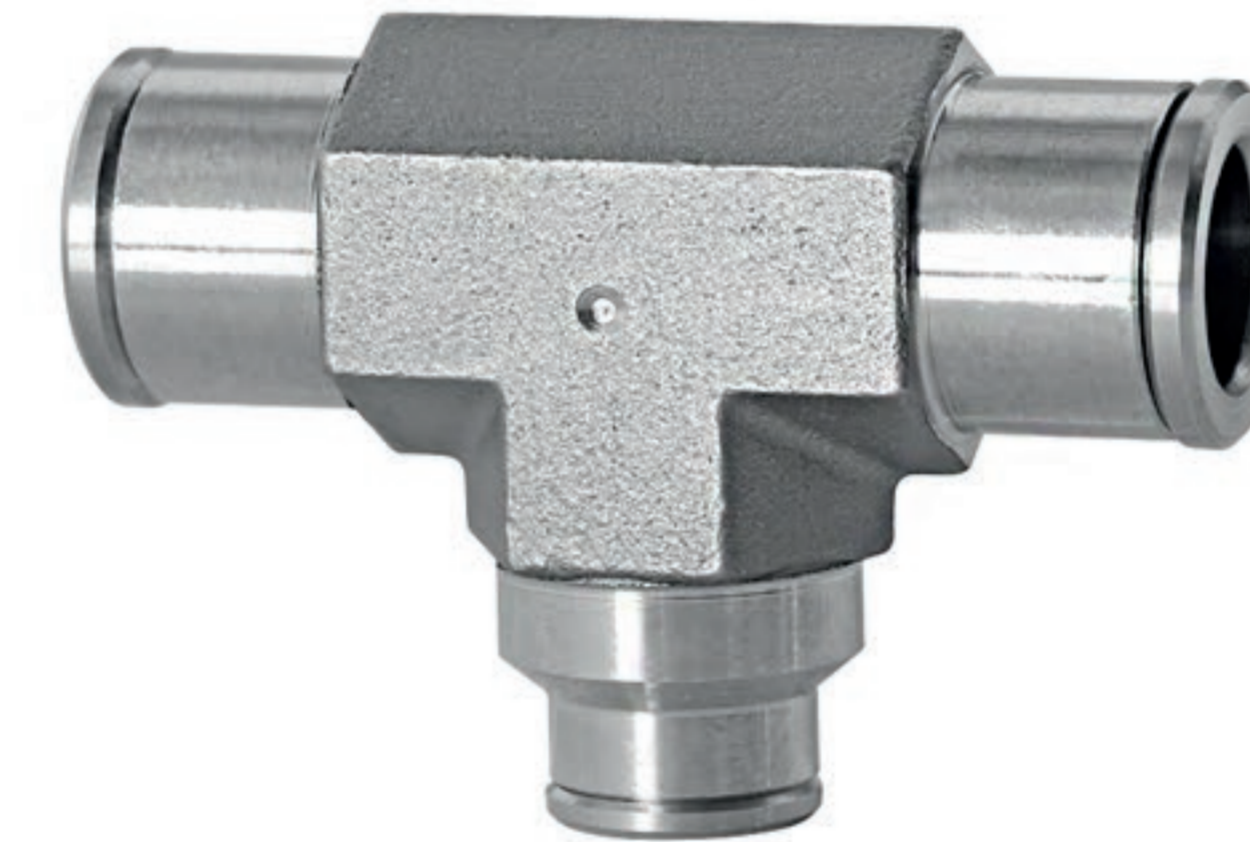

0311028SS

12mm-10mm-12mm unequal T fitting for SS pipes 303 quality

0311029SS

0311026SS