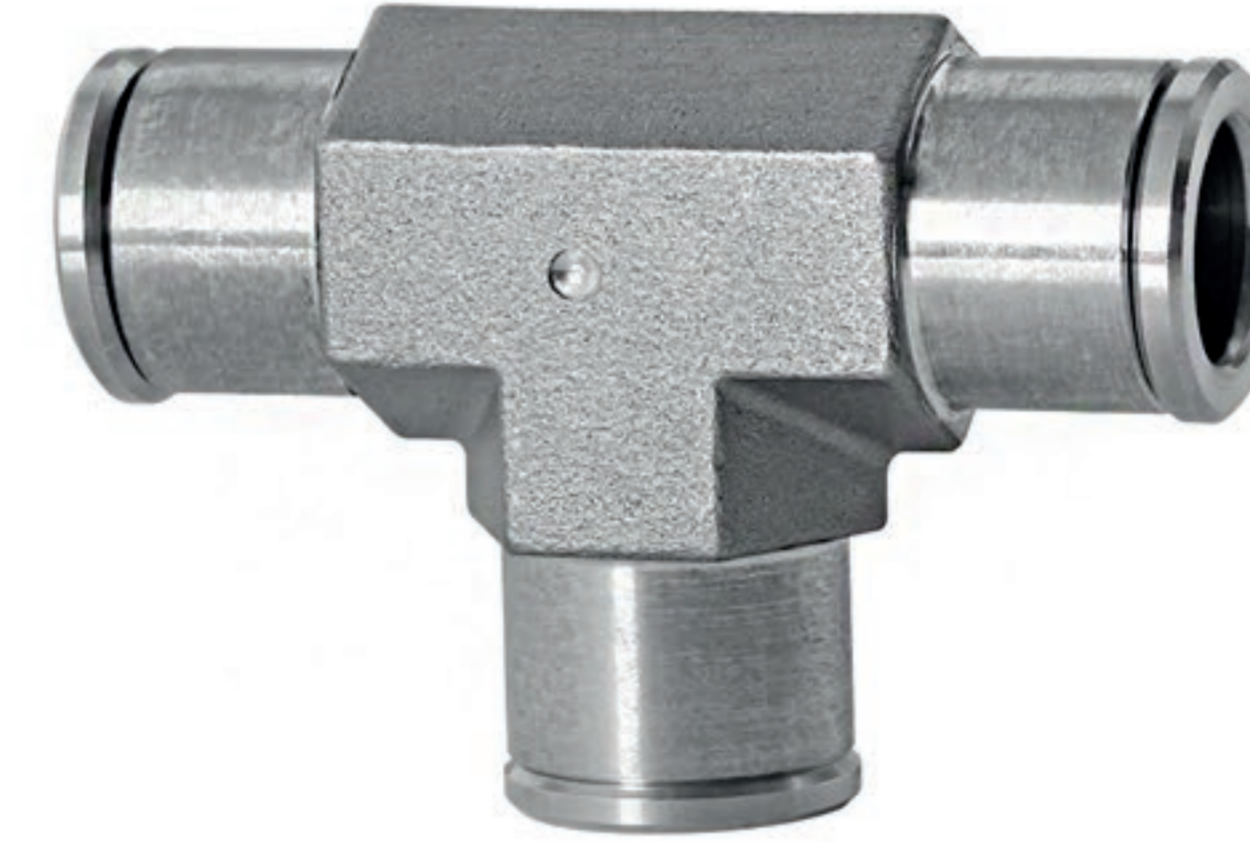

12 mm 303 Quality SS fittings

0311027SS

12 mm equal T fitting for SS pipes 303 quality