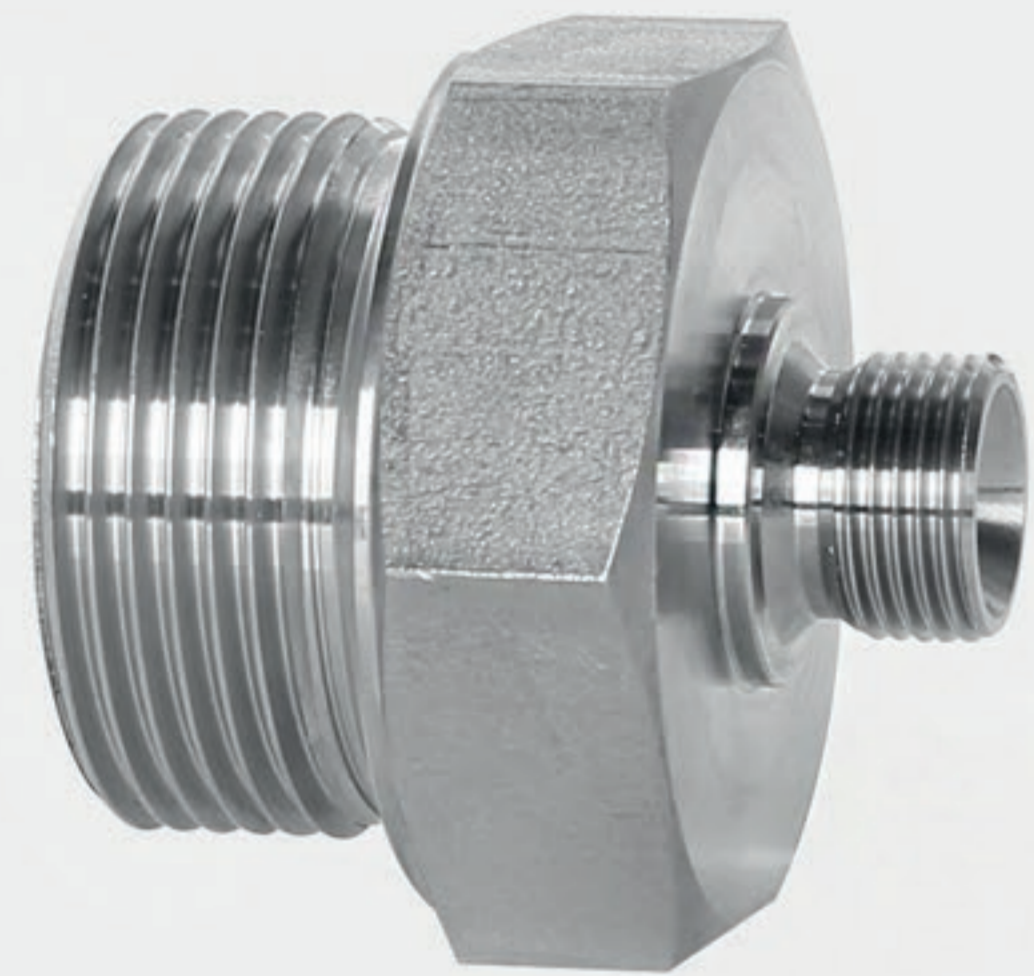

NORMIST[®]

STAINLESS STEEL

316L REDUCING NIPPLES

FITTINGS

NORMIST®

STAINLESS STEEL 316L REDUCING NIPPLES

0310017SS

1" to 1/2" BSP reducing nipple
316 SS quality

0310021SS

1" to 3/8" BSP reducing nipple
316 SS quality

031002SS

3/4" to 3/8" BSP reducing nipple
316 SS quality

0310032SS

1 1/4" to 3/4" BSP reducing nipple
316 SS quality

0310034SS

1 1/4" to 3/8" BSP reducing nipple
316 quality

0310033SS

1 1/4" to 1" BSP reducing nipple
316 quality

0310035SS

1 1/4" to 1/2" BSP reducing nipple
316 quality

0310031

Equal T fitting female 1 1/4" thread BSP 303

0311030

Equal T fitting female 1" thread BSP 303

0311008

Equal T fitting female 3/8" thread BSP 303

0311007

Equal T fitting female 1/2" thread all 303
quality BSP

0311029

Equal T fitting female 3/4" thread BSP 303

0311009

Elbow (L) fitting female 1/2" thread BSP 303