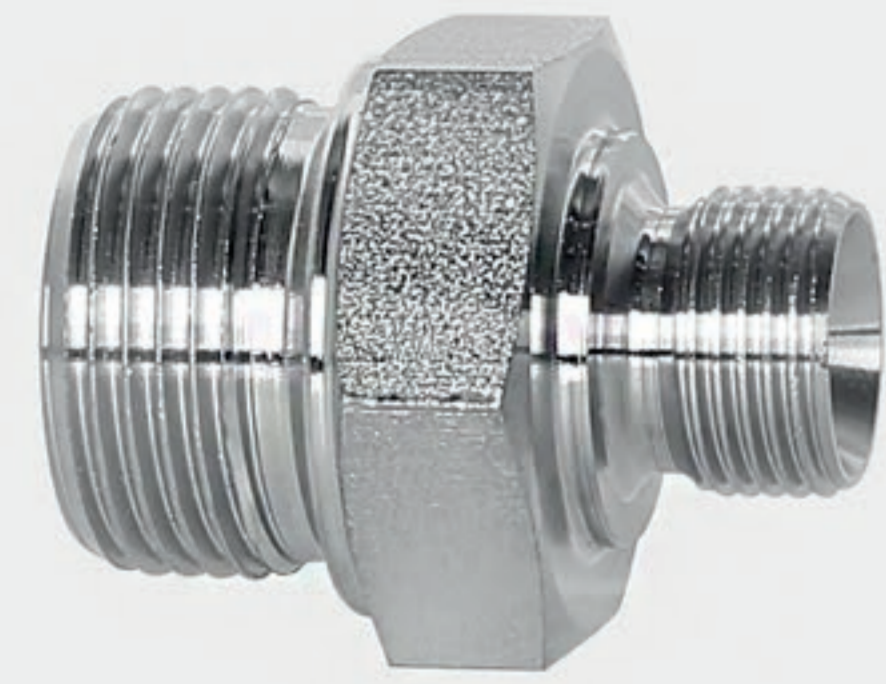

NORMIST[®]

STAINLESS STEEL

316L REDUCING NIPPLES

FITTINGS

NORMIST®

STAINLESS STEEL 316L REDUCING NIPPLES

0310017SS

1" to 1/2" BSP reducing nipple
316 SS quality

0310019SS

3/4" to 1/2" BSP reducing nipple
316 SS quality

0310036SS

1/2" to 1/4" BSP reducing nipple
316 quality

0310020SS

3/8" to 1/2" BSP reducing nipple
316 SS quality

0310018SS

1" to 3/4" BSP reducing nipple
316 SS quality

0310021SS

1" to 3/8" BSP reducing nipple
316 SS quality

031002SS

3/4" to 3/8" BSP reducing nipple
316 SS quality

0310032SS

1 1/4" to 3/4" BSP reducing nipple
316 SS quality

0310034SS

1 1/4" to 3/8" BSP reducing nipple
316 quality

0310033SS

1 1/4" to 1" BSP reducing nipple
316 quality

0310035SS

1 1/4" to 1/2" BSP reducing nipple
316 quality

0310031

Equal T fitting female 1 1/4" thread BSP 303

0311030

Equal T fitting female 1" thread BSP 303