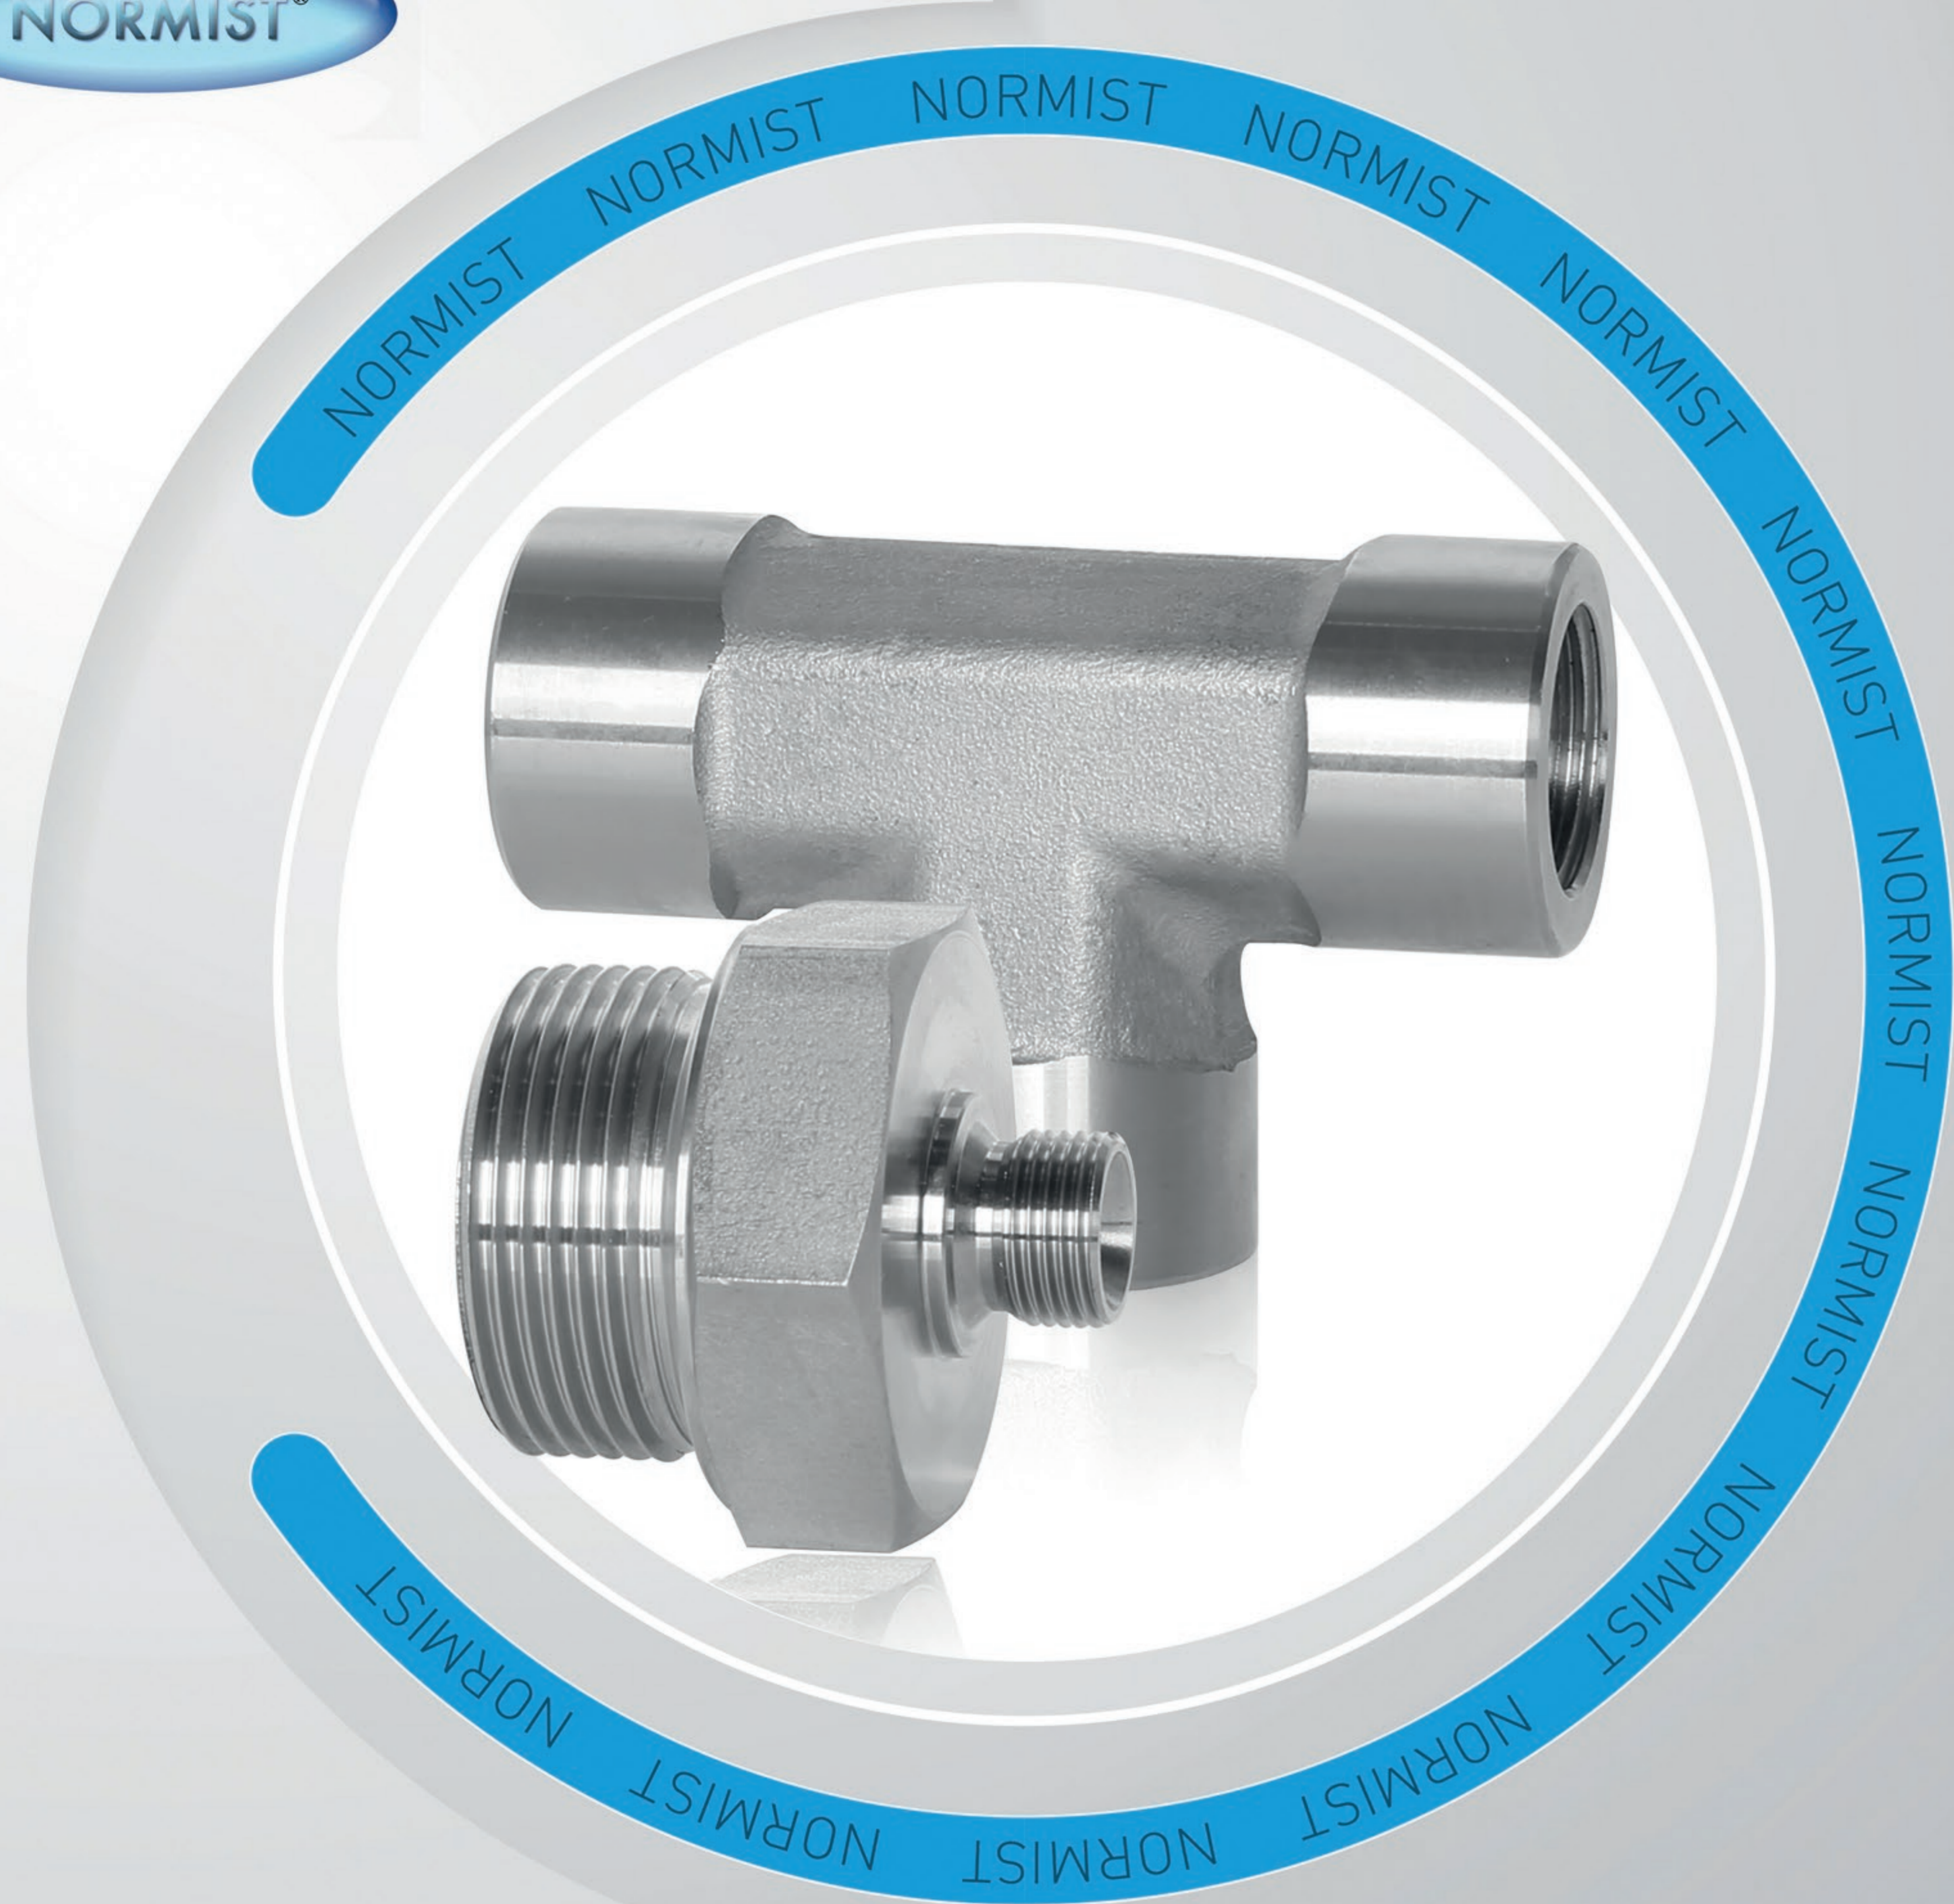

NORMIST[®]

STAINLESS STEEL

316L REDUCING NIPPLES

FITTINGS

NORMIST®

STAINLESS STEEL 316L REDUCING NIPPLES

0310017SS

1" to 1/2" BSP reducing nipple
316 SS quality

0310019SS

3/4" to 1/2" BSP reducing nipple
316 SS quality

0310036SS

1/2" to 1/4" BSP reducing nipple
316 quality

0310020SS

3/8" to 1/2" BSP reducing nipple
316 SS quality

0310018SS

1" to 3/4" BSP reducing nipple
316 SS quality

0310033SS

1 1/4" to 1" BSP reducing nipple
316 quality

0310035SS

1 1/4" to 1/2" BSP reducing nipple
316 quality

0310031

Equal T fitting female 1 1/4" thread BSP 303

0311030

Equal T fitting female 1" thread BSP 303

0311051

Elbow (L) fitting female 3/4" thread BSP 303

0311010

Elbow (L) fitting female 3/8" thread BSP 303

NORMIST®

www.normist-tr.com