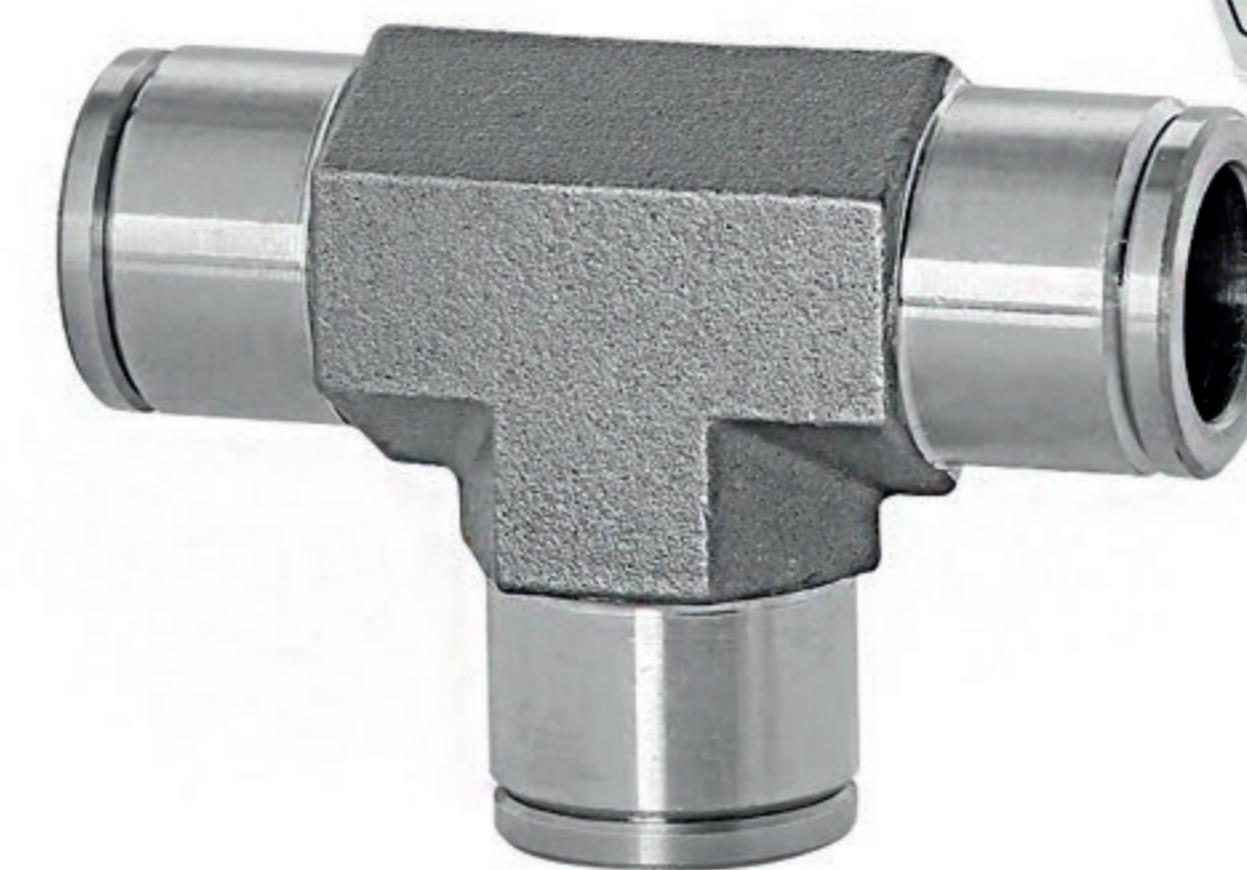

1/2" 303 Quality SS fittings

0301025

Brass 1/2" tube coupling

0301028

Brass 1/2" - 3/8" - 1/2" T fitting

0301044

Stainless Steel 1/2" T fitting

0301026