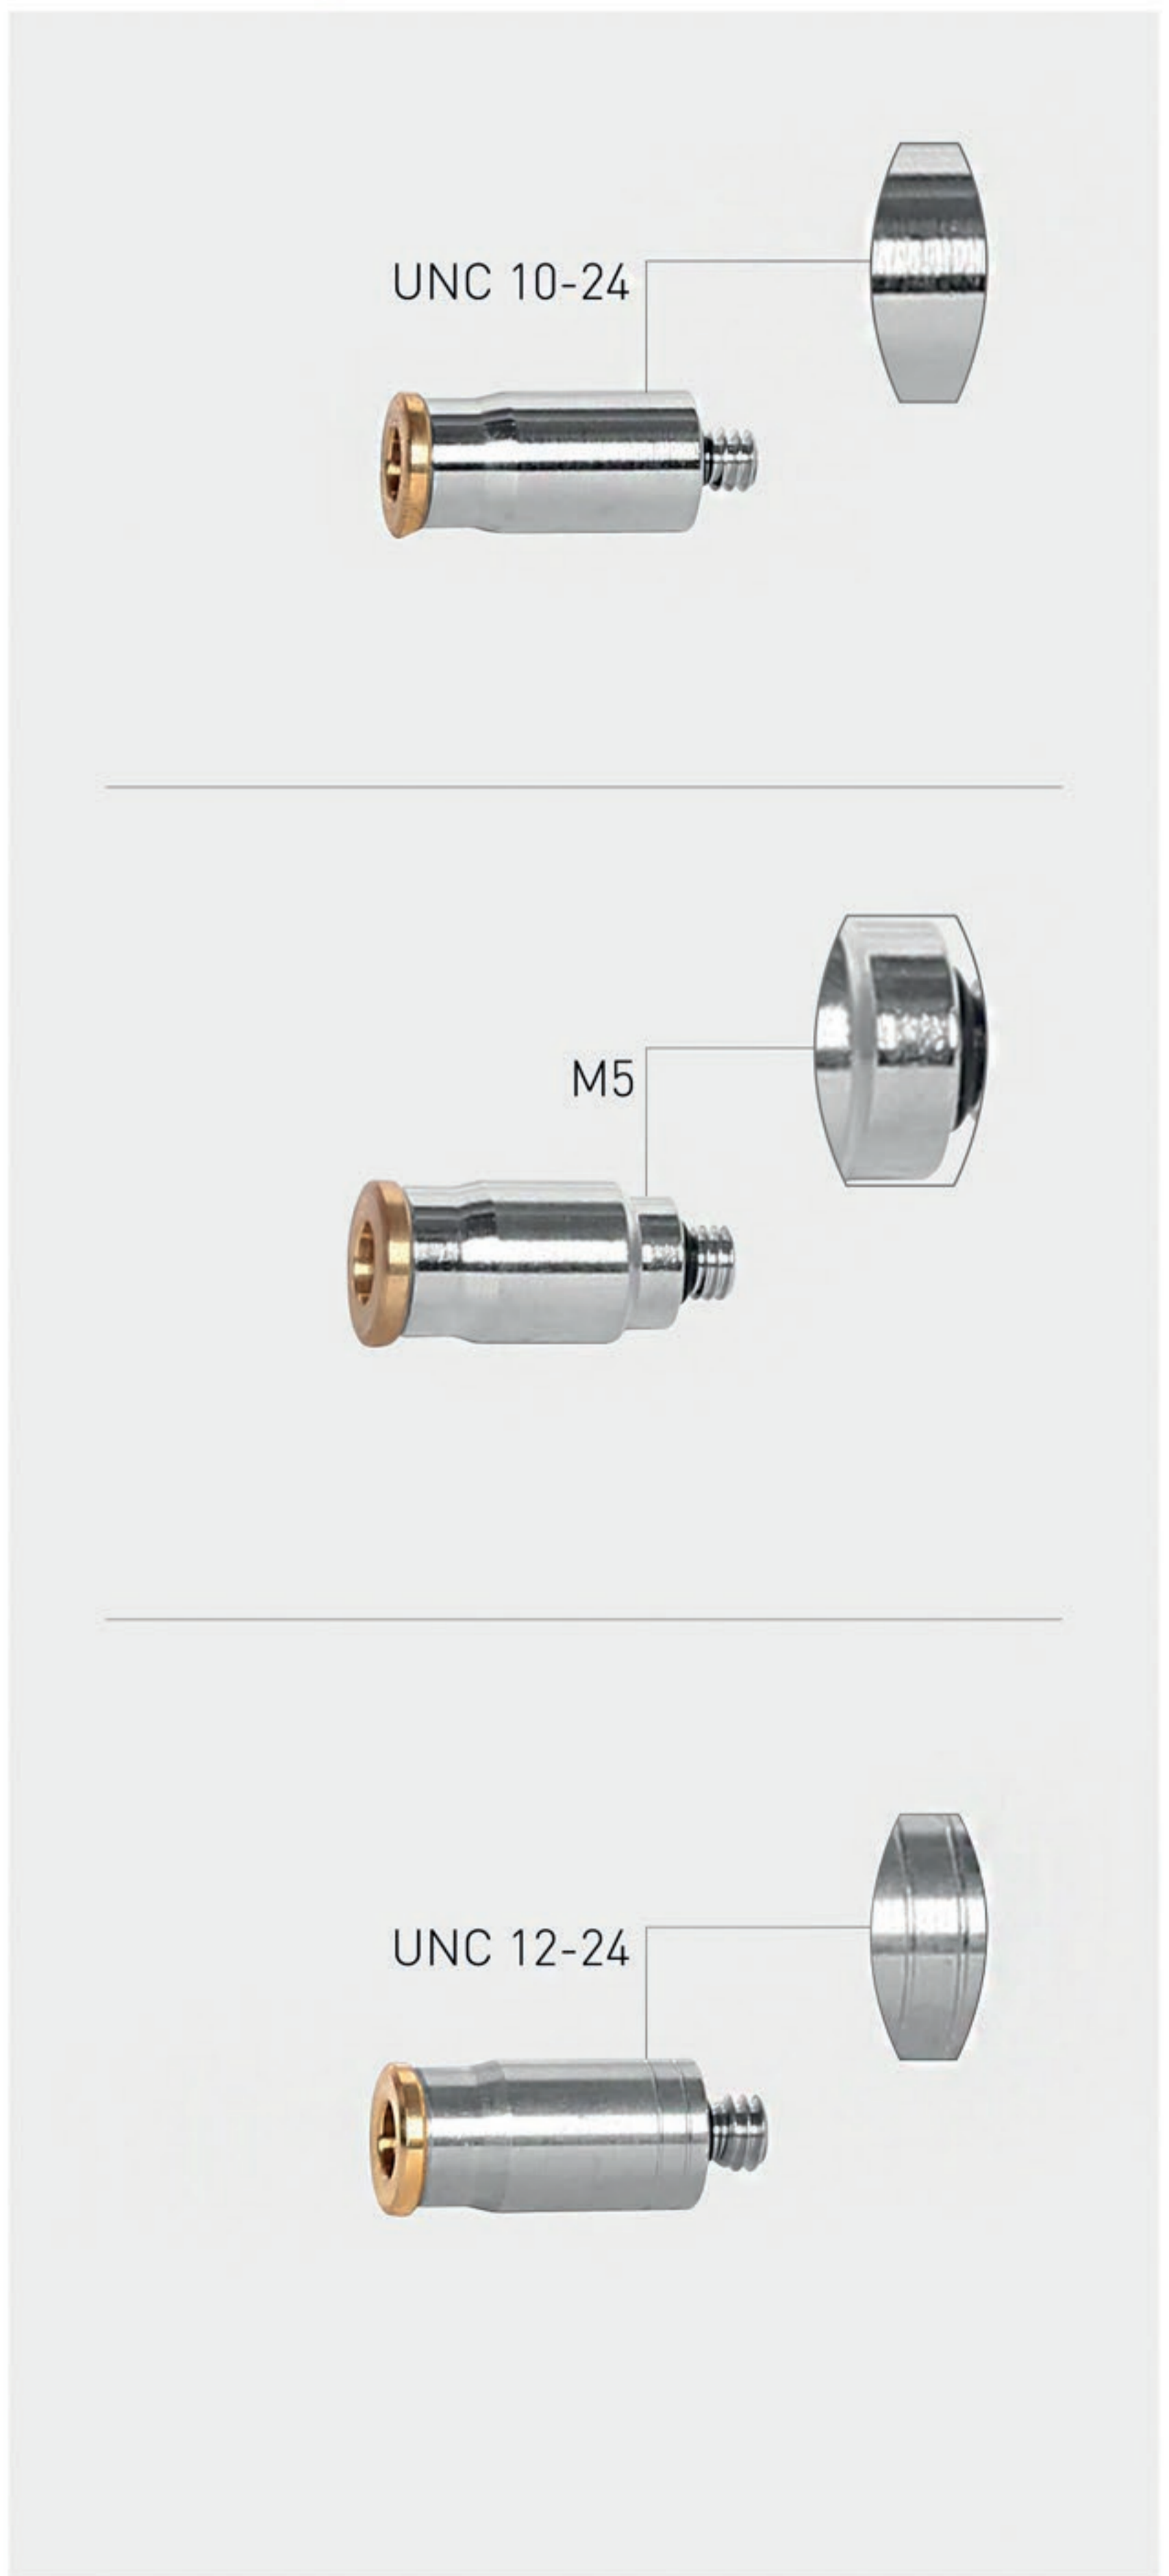

0301098

5 mm flexible nozzle extension 15 cm M5

UNC 12-24 nozzle to 5 mm tube adaptor

0301035

5 mm flexible nozzle extension UNC 10-24

UNC 12-24 fitting to 5 mm tube adaptor

0301035-U2

5 mm flexible nozzle extension UNC 12-24

5 mm mini fitting with 0.30 mm (0.012") nozzle

0301095

5 mm tube coupling

0301096

1/4" male connector for 5 mm tube NPT

0301097

3/8" male connector for 5 mm tube NPT

0301099

5 mm end plug

3/16" (5 mm) Nickel plated brass fittings

3/16" (5 mm) Nickel plated brass fittings

0301035-3

UNC 10-24 nozzle to 5 mm tube adaptor

0301035-5

UNC 12-24 nozzle to 5 mm tube adaptor

0301035-4

UNC 10-24 fitting to 5 mm tube adaptor

0301035-6

UNC 12-24 fitting to 5 mm tube adaptor

0301103-M5

M5 nozzle to 5 mm tube adaptor

0301104-M5

M5 fitting to 5 mm tube adaptor

1/2" Nickel plated brass fittings