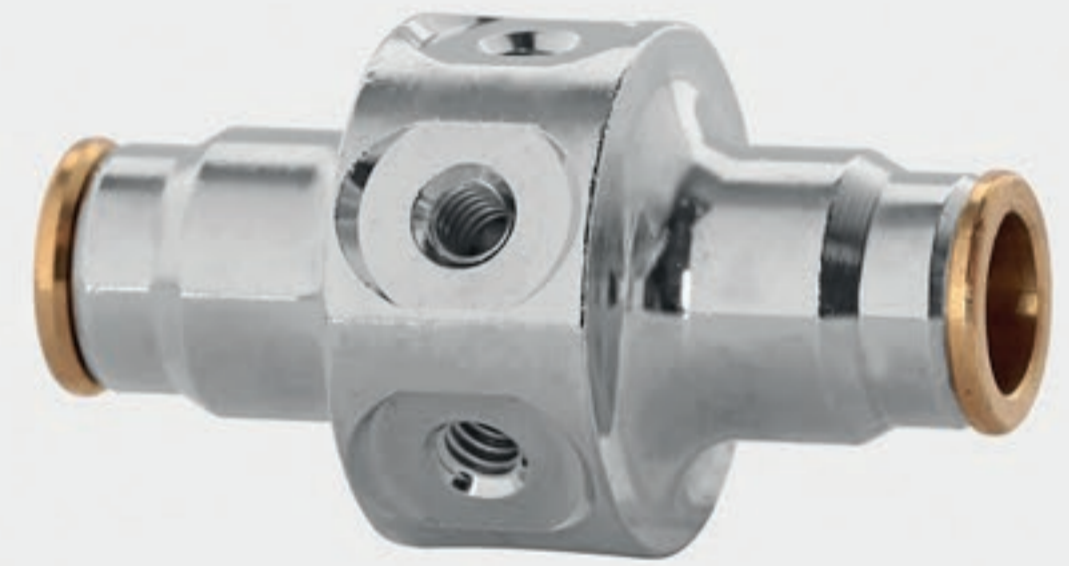

3/8" end plug

3/8" nickel plated brass fittings

0301009

1/4" male connector for 3/8" tube NPT

0301010

3/8" male connector for 3/8" tube NPT

0301011

1/2" male connector for 3/8" tube NPT

3/8" nickel plated brass fittings

0301105

3/8" / 5 mm / 3/8" T fitting

0301039

3/8" 6 nozzles misting umbrella in-line

0301036

6 lines tube divider

0301015