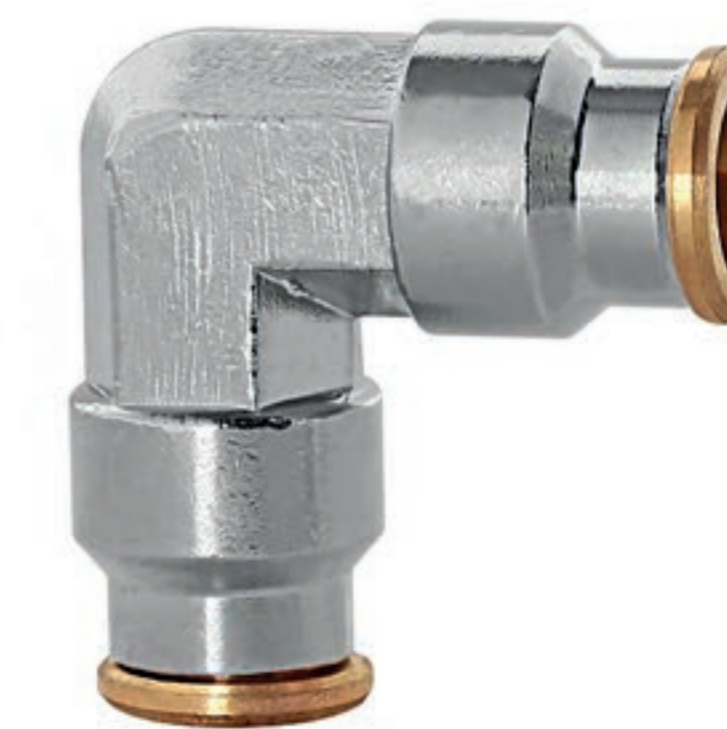

0301063SS

Stainless Steel 1/8" Male Connector for
3/8" tube 303 quality

5/16" (8 mm) Nickel plated brass fittings

0301066

5/16" (8 mm) fitting for nozzle

0301071

5/16" (8 mm) nozzle fitting with end

0301072

5/16" (8 mm) end plug

5/16" (8 mm) T fitting

0301068

5/16" (8 mm) special T fitting 3/8" /8 mm / 3/8"

0301067

5/16" (8 mm) L fitting

0301070

5/16" (8 mm) Nickel plated brass fittings

0301069

5/16" (8 mm) tube coupling

0301073

3/8" to 5/16" (8 mm) reducer

0301074

1/4" male connector for 5/16 tube NPT

5/16" (8 mm) Nickel plated brass fittings

3/16" (5 mm) Nickel plated brass fittings