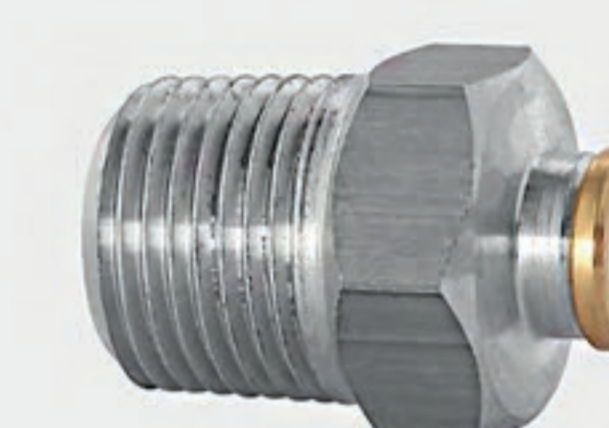

3/8" BSP Female connector for 5/16" tube

0301091

5 mm mini fitting with 0.20 mm (0.008") nozzle

0301094

5 mm L fitting

0301100

Anti drip adaptor for mini nozzle M5

0301092

5 mm mini fitting with 0.30 mm (0.012") nozzle

0301095

5 mm tube coupling

0301096

1/4" male connector for 5 mm tube NPT

0301097

3/8" male connector for 5 mm tube NPT

0301099

5 mm end plug

3/16" (5 mm) Nickel plated brass fittings

3/16" (5 mm) Nickel plated brass fittings

0301035-3

UNC 10-24 nozzle to 5 mm tube adaptor

0301035-5

UNC 12-24 nozzle to 5 mm tube adaptor

0301035-4