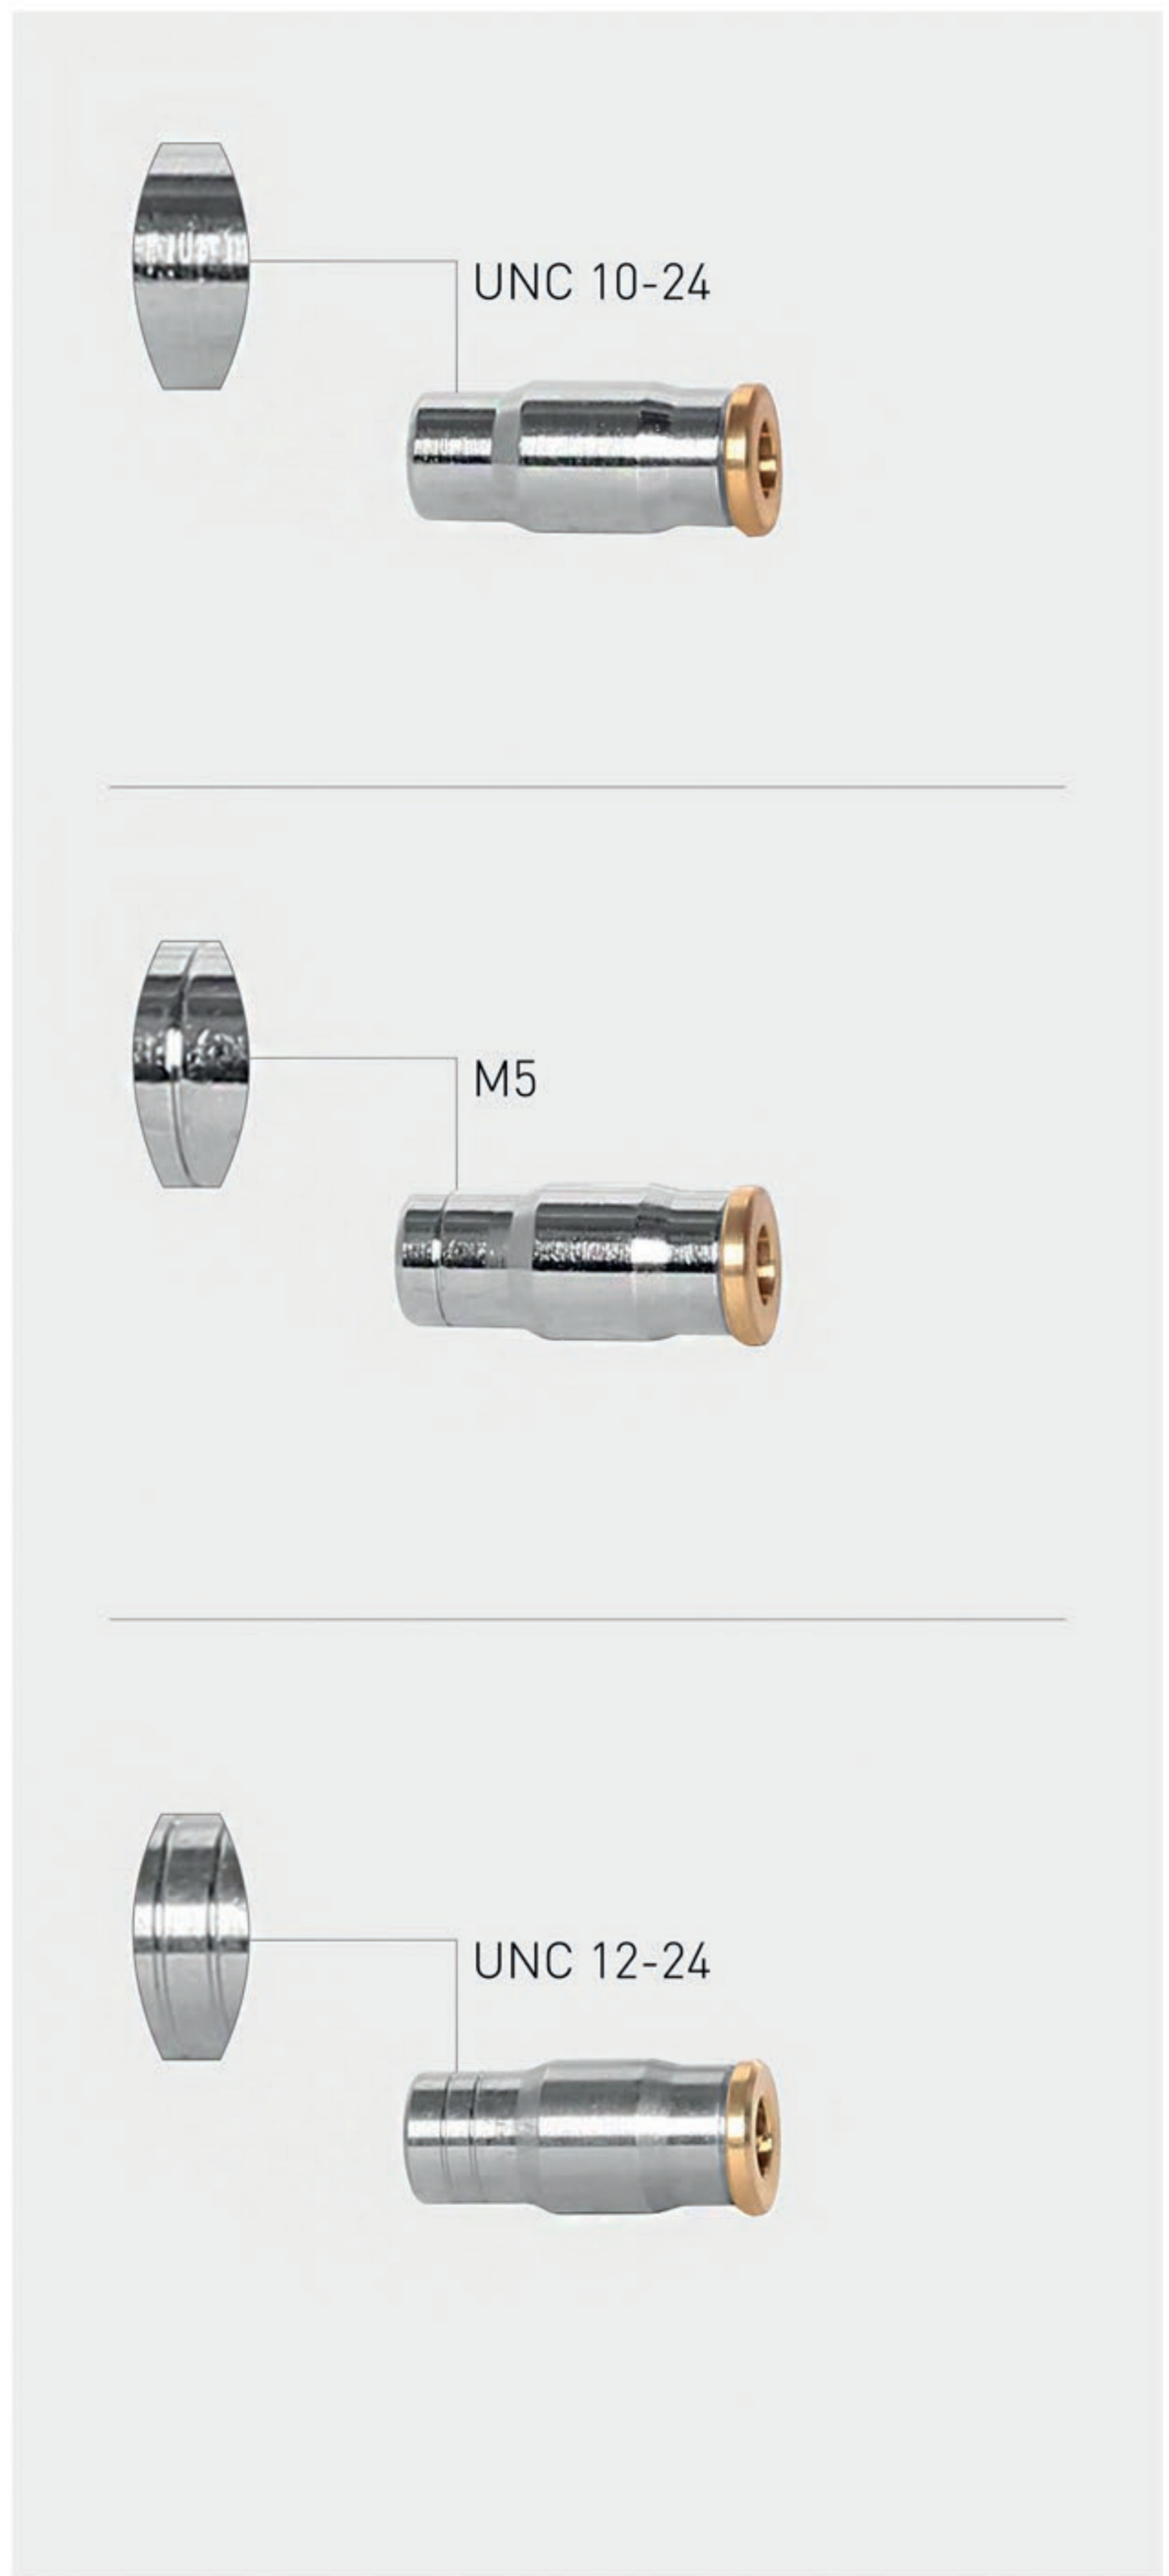

0301098

5 mm flexible nozzle extension 15 cm M5

UNC 12-24 nozzle to 5 mm tube adaptor

0301035

5 mm flexible nozzle extension UNC 10-24

UNC 12-24 fitting to 5 mm tube adaptor

0301035-U2

5 mm flexible nozzle extension UNC 12-24

5 mm mini fitting with 0.30 mm (0.012") nozzle

0301095

5 mm tube coupling

0301096

1/4" male connector for 5 mm tube NPT

0301097

3/8" male connector for 5 mm tube NPT

0301099

5 mm end plug

3/16" (5 mm) Nickel plated brass fittings

3/16" (5 mm) Nickel plated brass fittings

0301035-3

UNC 10-24 nozzle to 5 mm tube adaptor

0301035-5

UNC 12-24 nozzle to 5 mm tube adaptor

0301035-4

UNC 10-24 fitting to 5 mm tube adaptor

0301035-6

UNC 12-24 fitting to 5 mm tube adaptor

0301103-M5

M5 nozzle to 5 mm tube adaptor

0301104-M5

M5 fitting to 5 mm tube adaptor

1/2" Nickel plated brass fittings