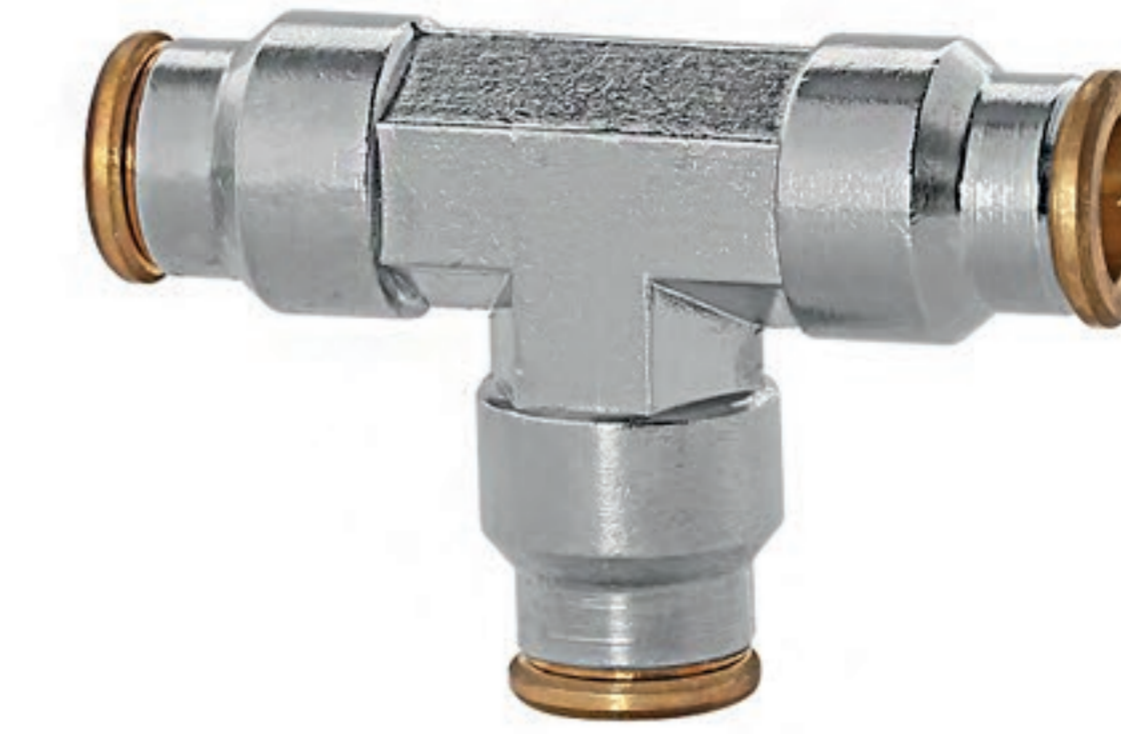

3/8" 303 Quality SS fittings

0301087

Stainless Steel 50 mm nozzle extension
UNC 10-24 303 quality

0301063SS

Stainless Steel 1/8" Male Connector for
3/8" tube 303 quality

5/16" (8 mm) Nickel plated brass fittings

0301066

5/16" (8 mm) fitting for nozzle

0301071

5/16" (8 mm) nozzle fitting with end

0301072

5/16" (8 mm) end plug

5/16" (8 mm) T fitting

0301068