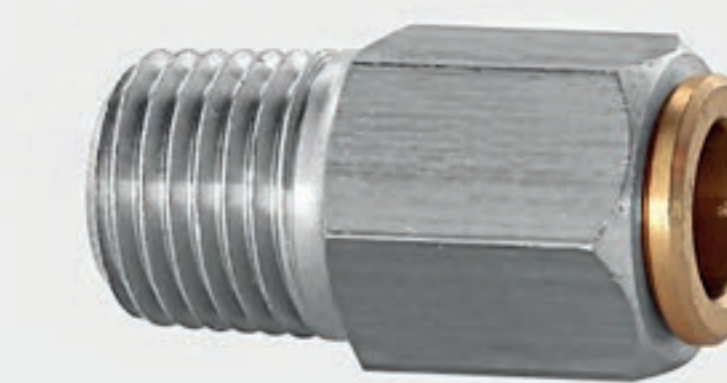

0301069

5/16" (8 mm) tube coupling

0301073

3/8" to 5/16" (8 mm) reducer

0301074

1/4" male connector for 5/16 tube NPT

5/16" (8 mm) Nickel plated brass fittings

3/16" (5 mm) Nickel plated brass fittings

3/16" (5 mm) Nickel plated brass fittings

0301075

3/8" male connector for 5/16" tube NPT

0301090

5 mm mini fitting with 0.15 mm (0.006") nozzle

0301093

5 mm T fitting

0301118