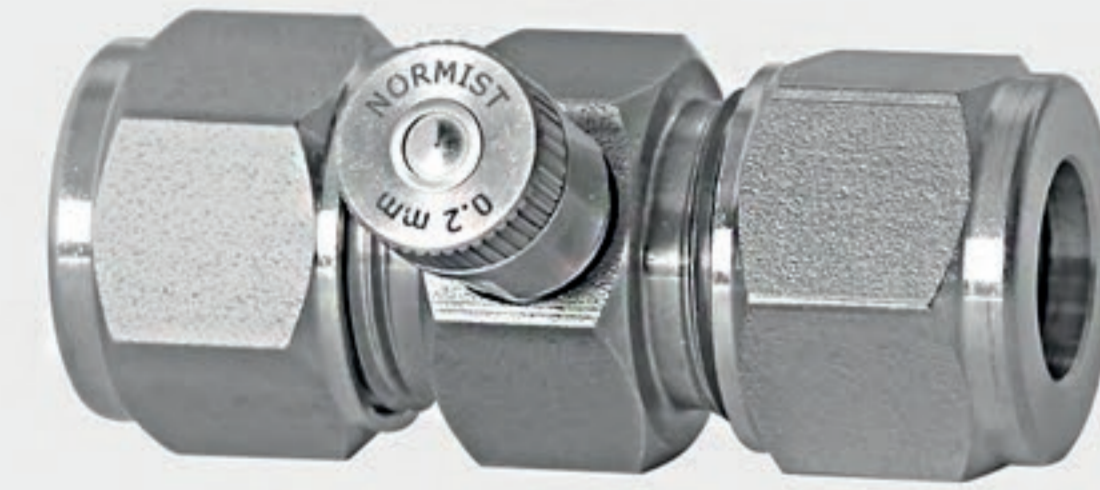

12 mm fittings for 12 mm pipe

12 CPSS-003N-1x1/8"