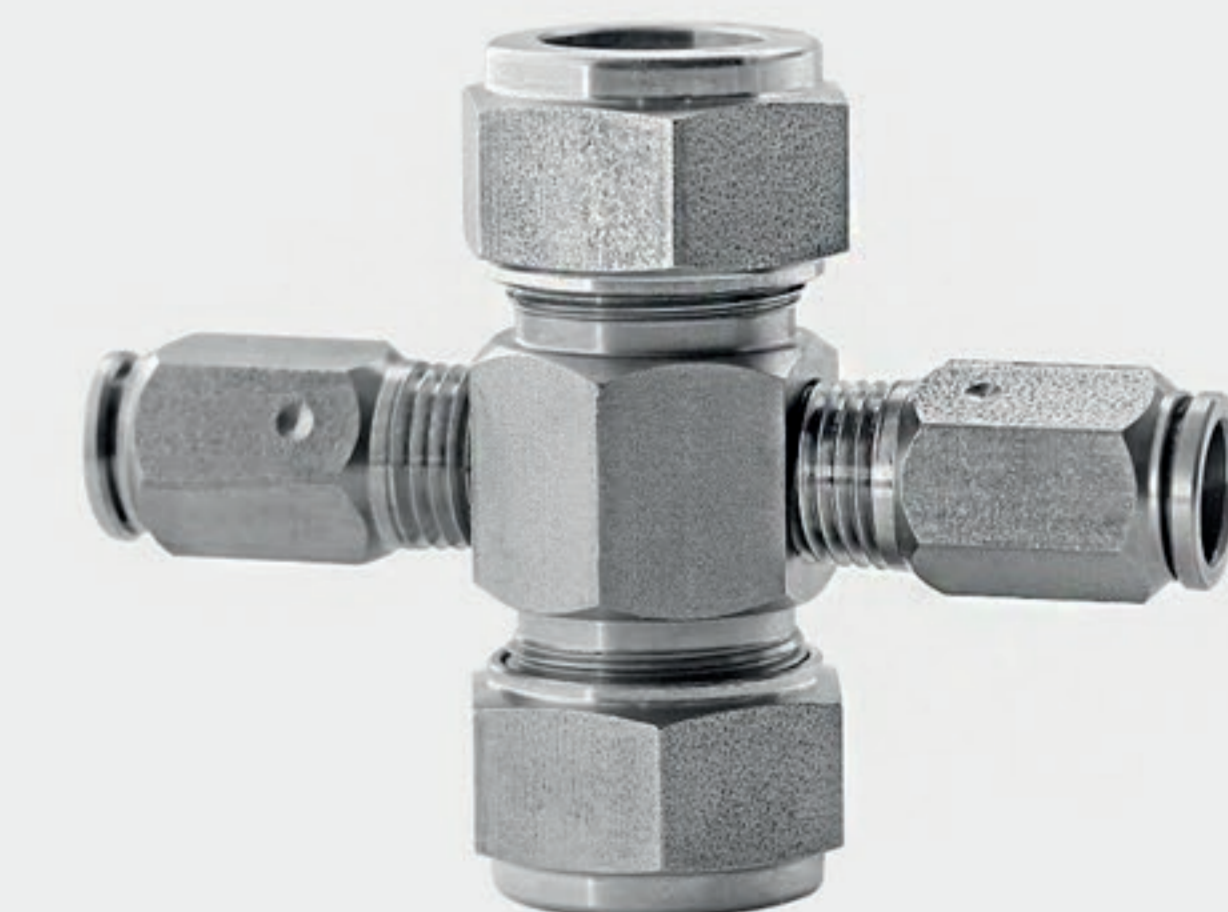

3/8" fittings for 3/8" pipe

3/8" CPSS-010N

Cap 303 for 3/8" tube

3/8" CPSS-013N

X fitting 3/8" tube to 3/8" Nylon tube

3/8" CPSS-014N

X fitting 3/8" tube to 1/4" SS tube

3/8" fittings for 3/8" pipe