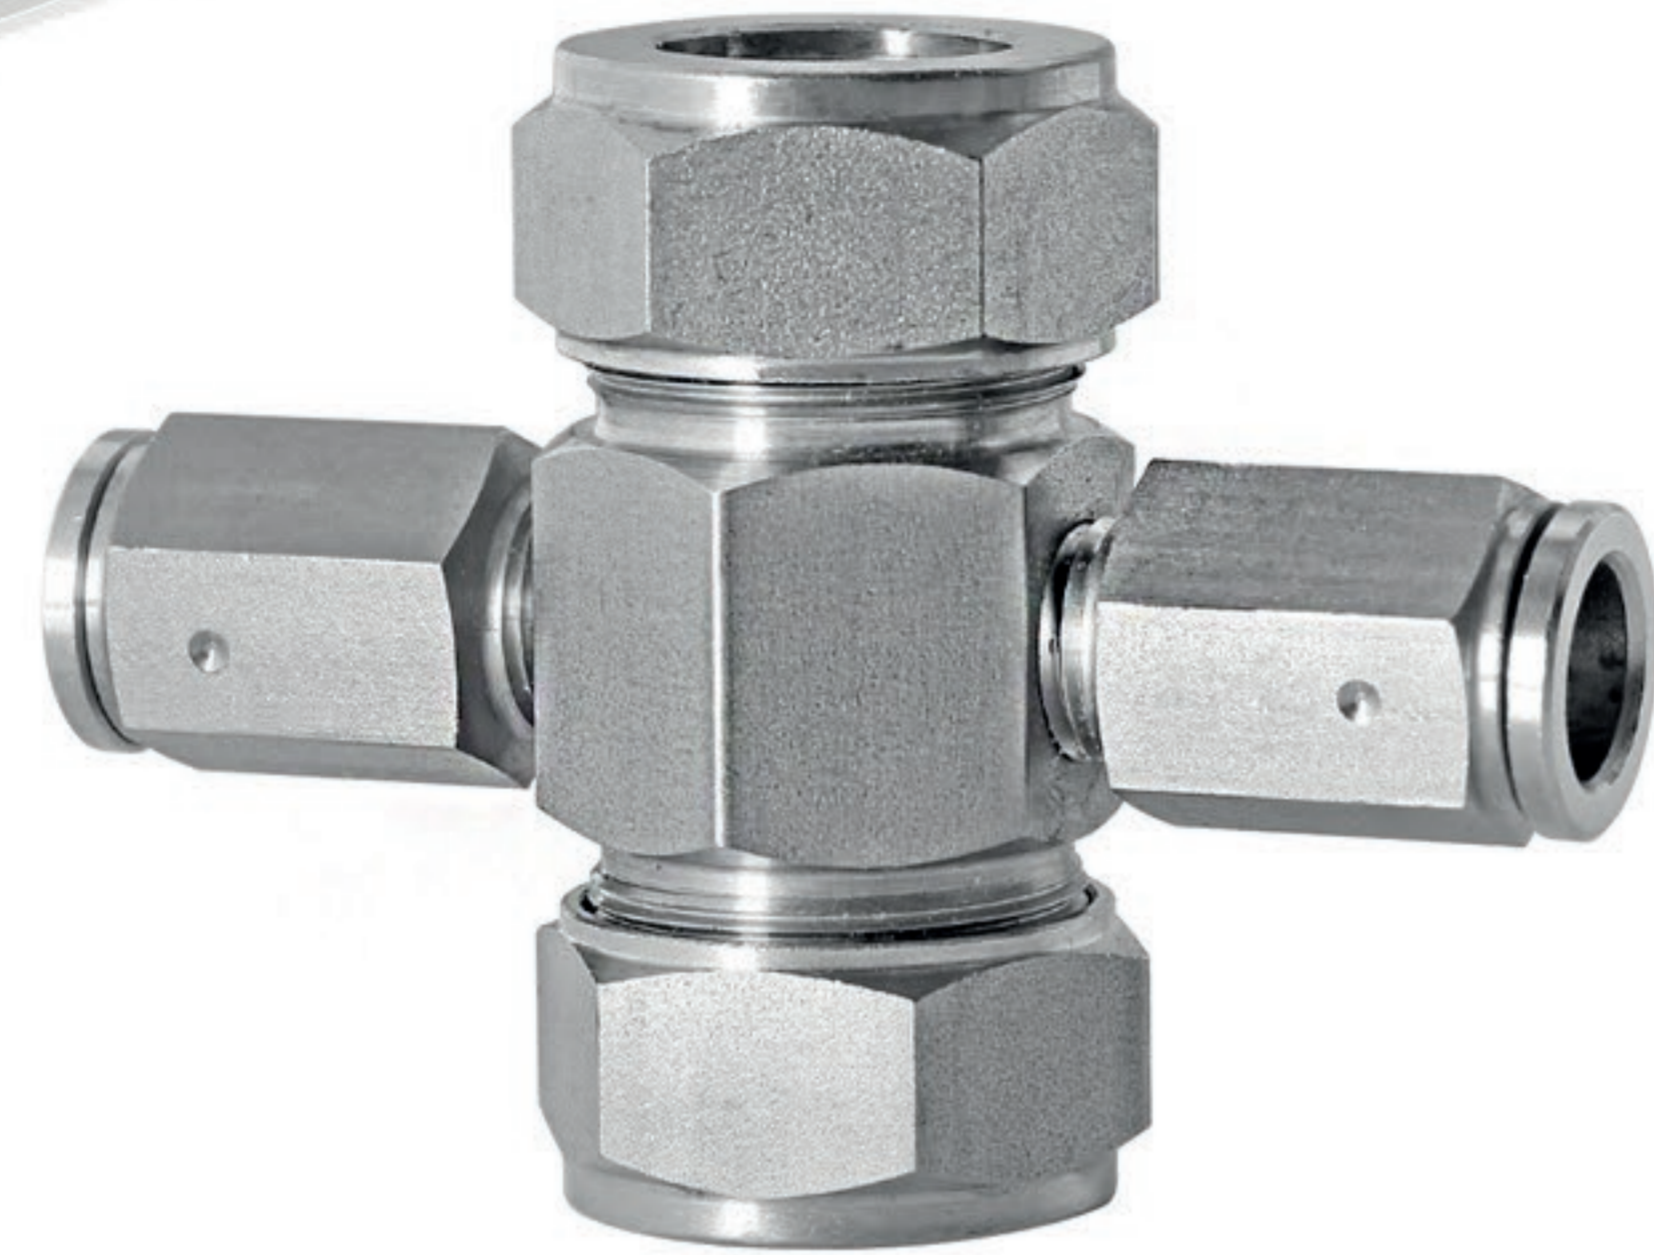

20 mm fittings for 20 mm pipe

20
CPSS-022N

3/8" male NPT connector for 20 mm tube

20
CPSS-025N

3/4" male NPT connector to 20 SS tube

20
CPSS-023N

X fitting 20 tube to 12mm Nylon tube

20
CPSS-024N