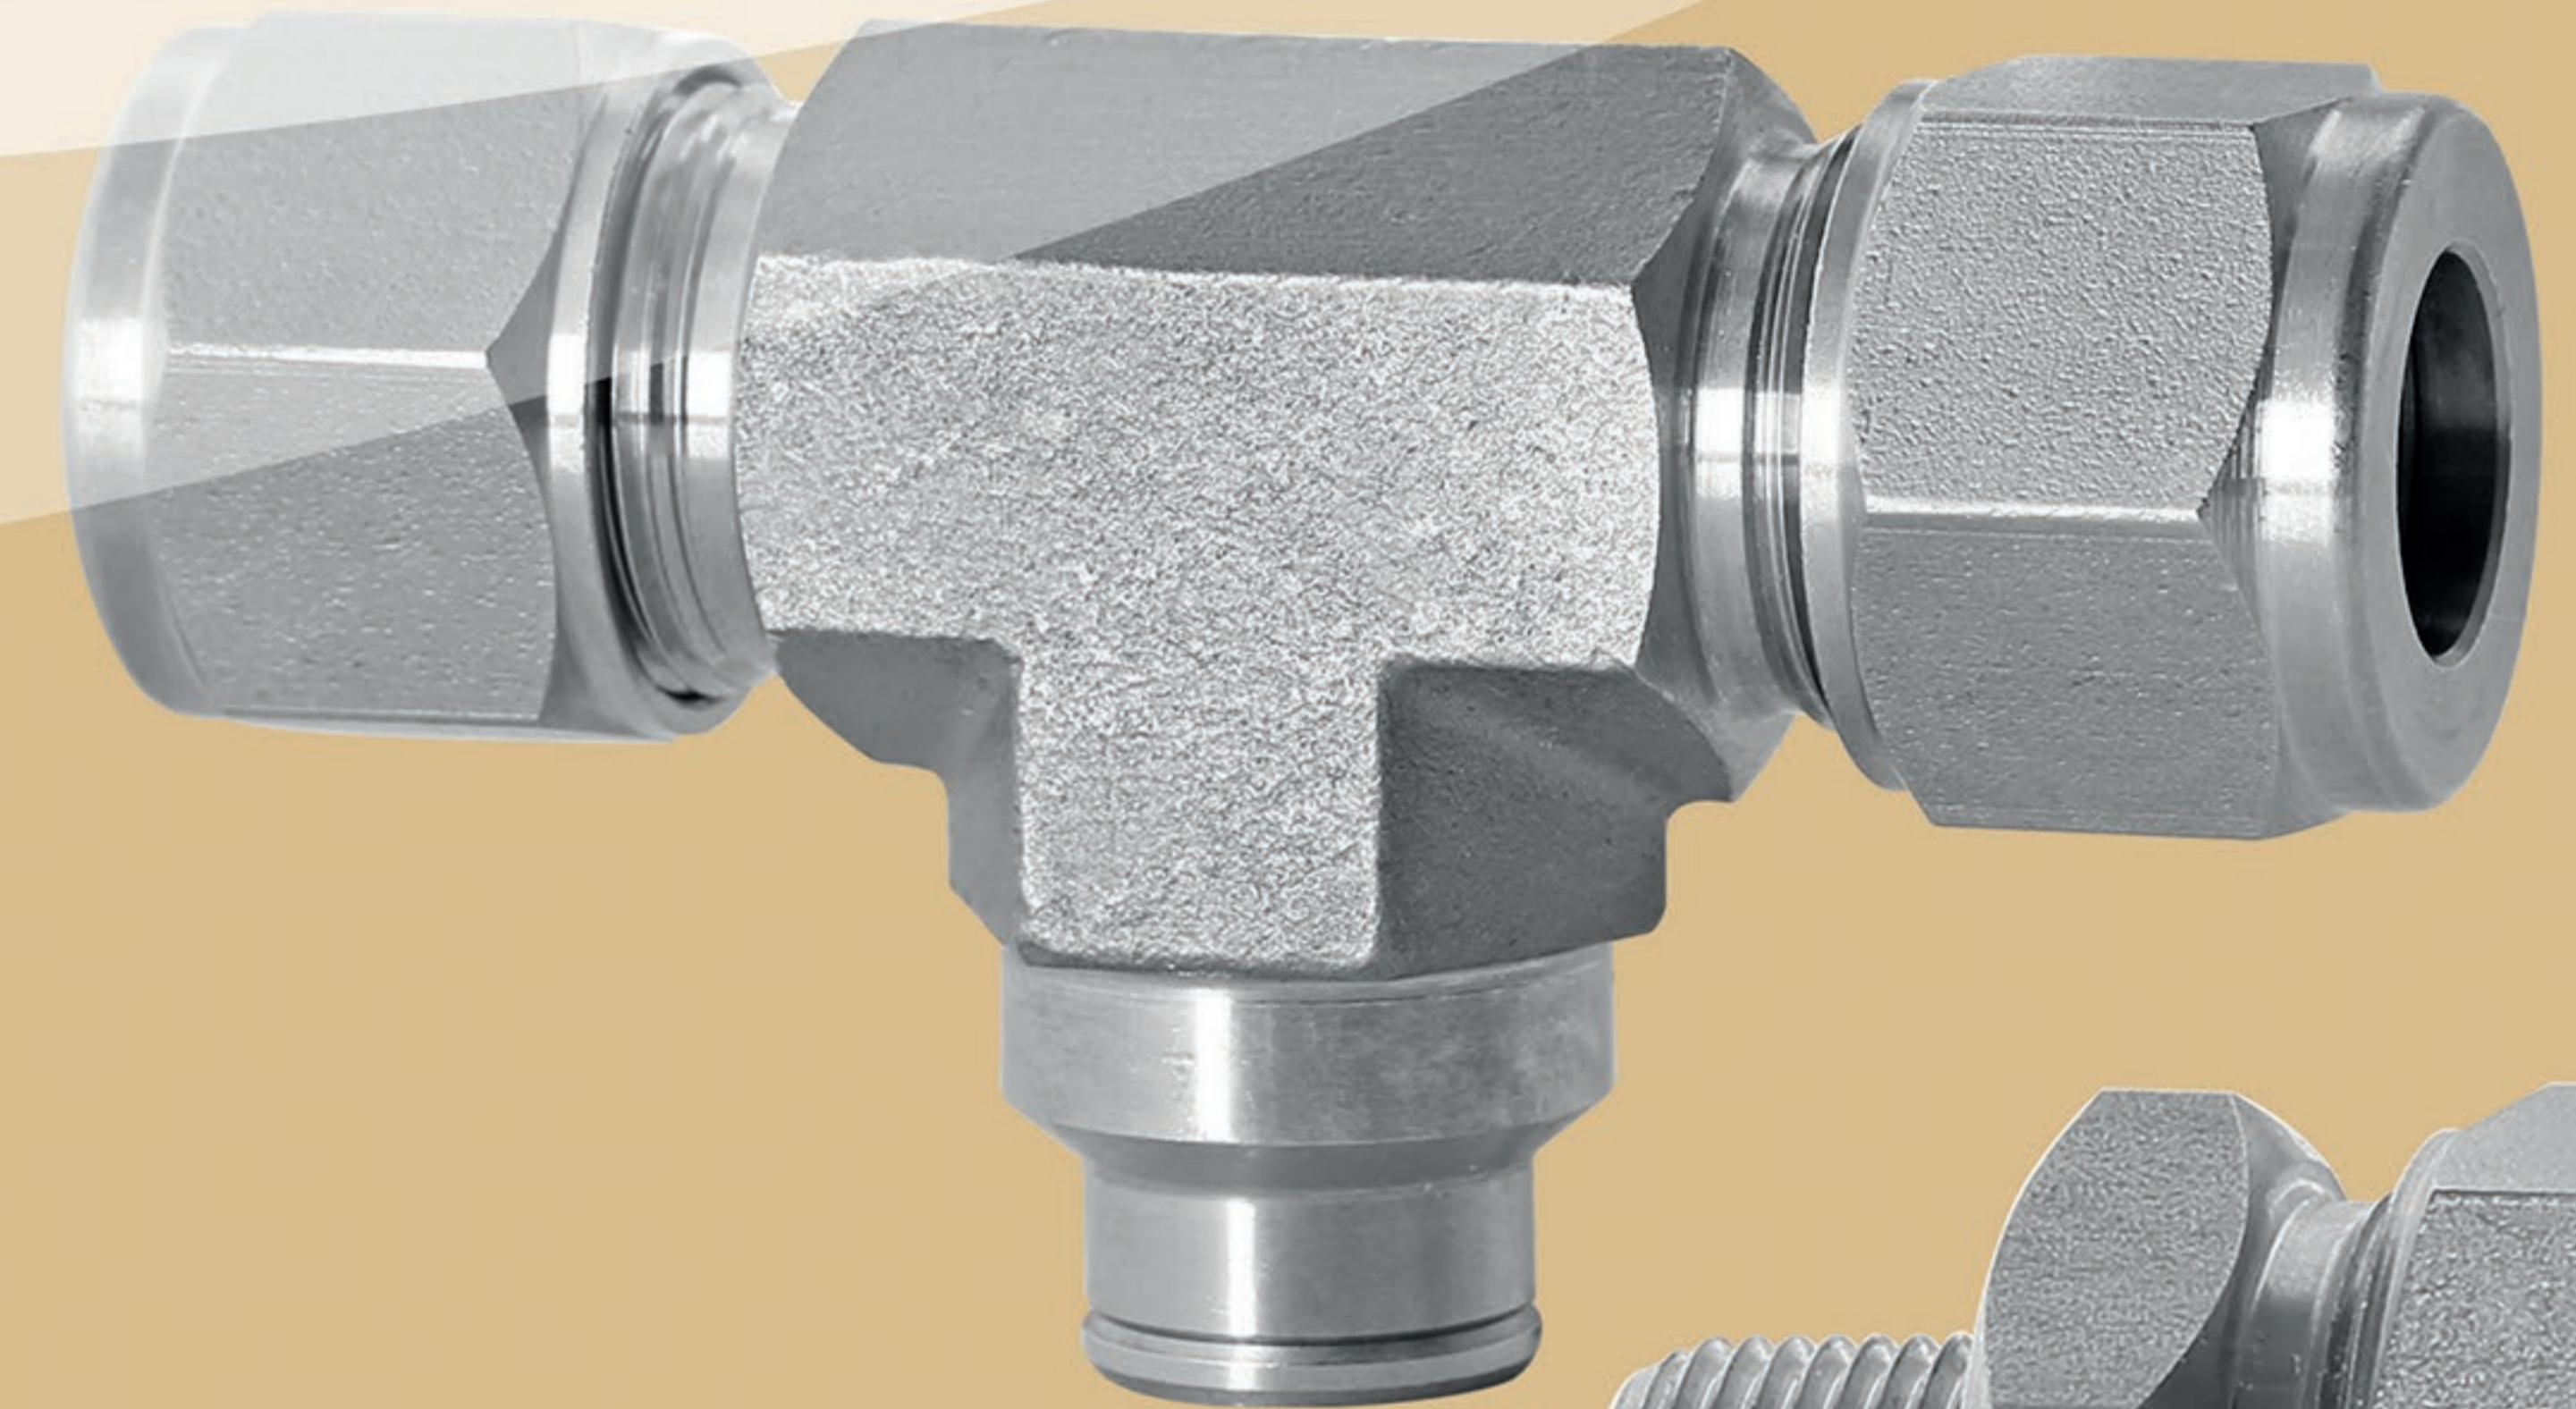

20 mm fittings for 20 mm pipe

20
CPSS-022N

20
CPSS-025N

20
CPSS-023N

20
CPSS-024N