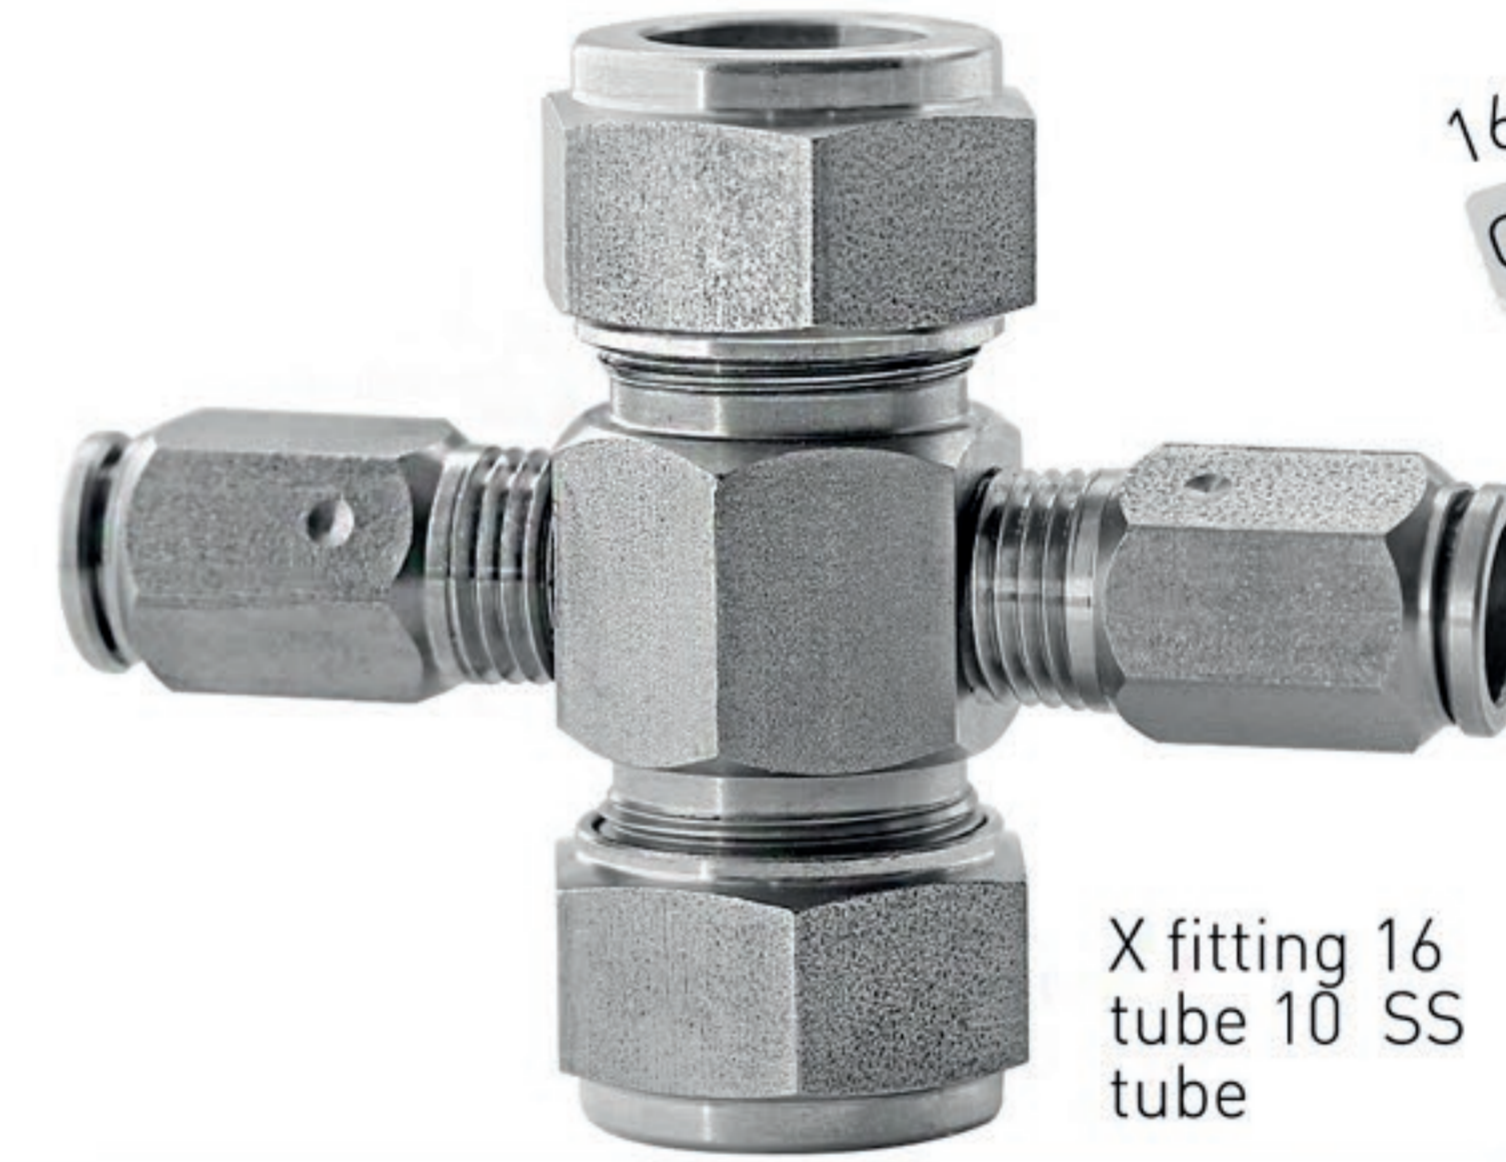

16
CPSS-014N