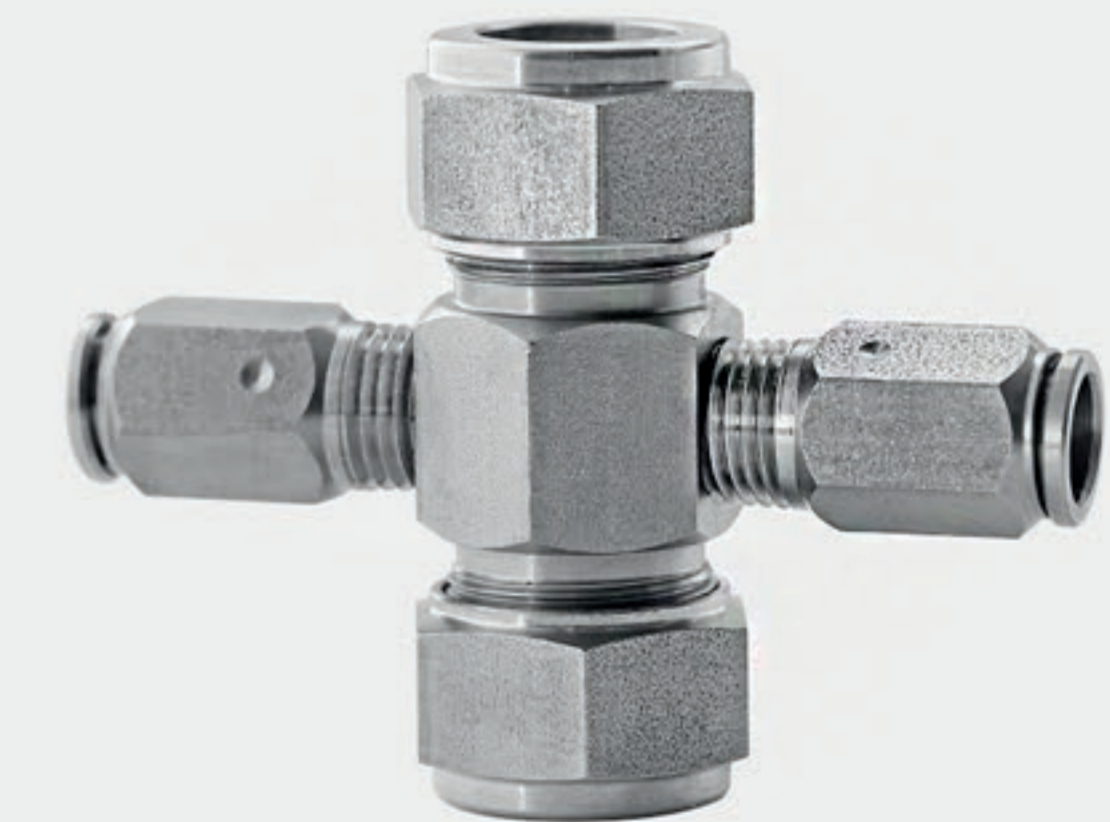

X fitting 1/4" tube to 1/4" SS tube