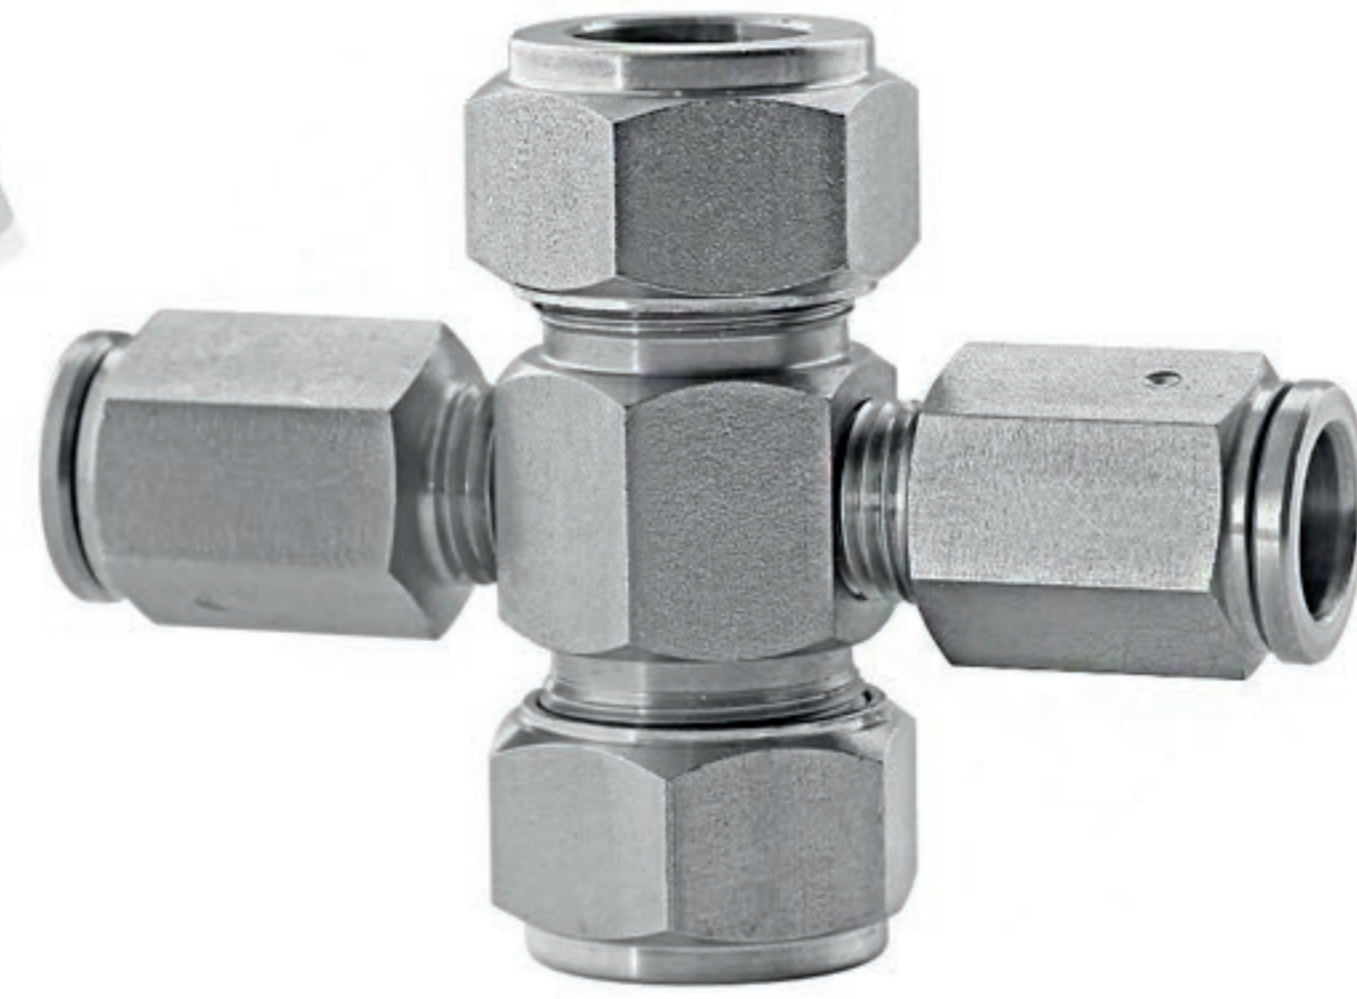

1/2" fittings for 1/2" pipe

1/2" CPSS-010N

Cap 303 for 1/2" tube

1/2" CPSS-013N

X fitting 1/2" tube to 3/8" Nylon tube

1/2" CPSS-014N

X fitting 1/2" tube to 1/2" SS tube

1/2" CPSS-017N