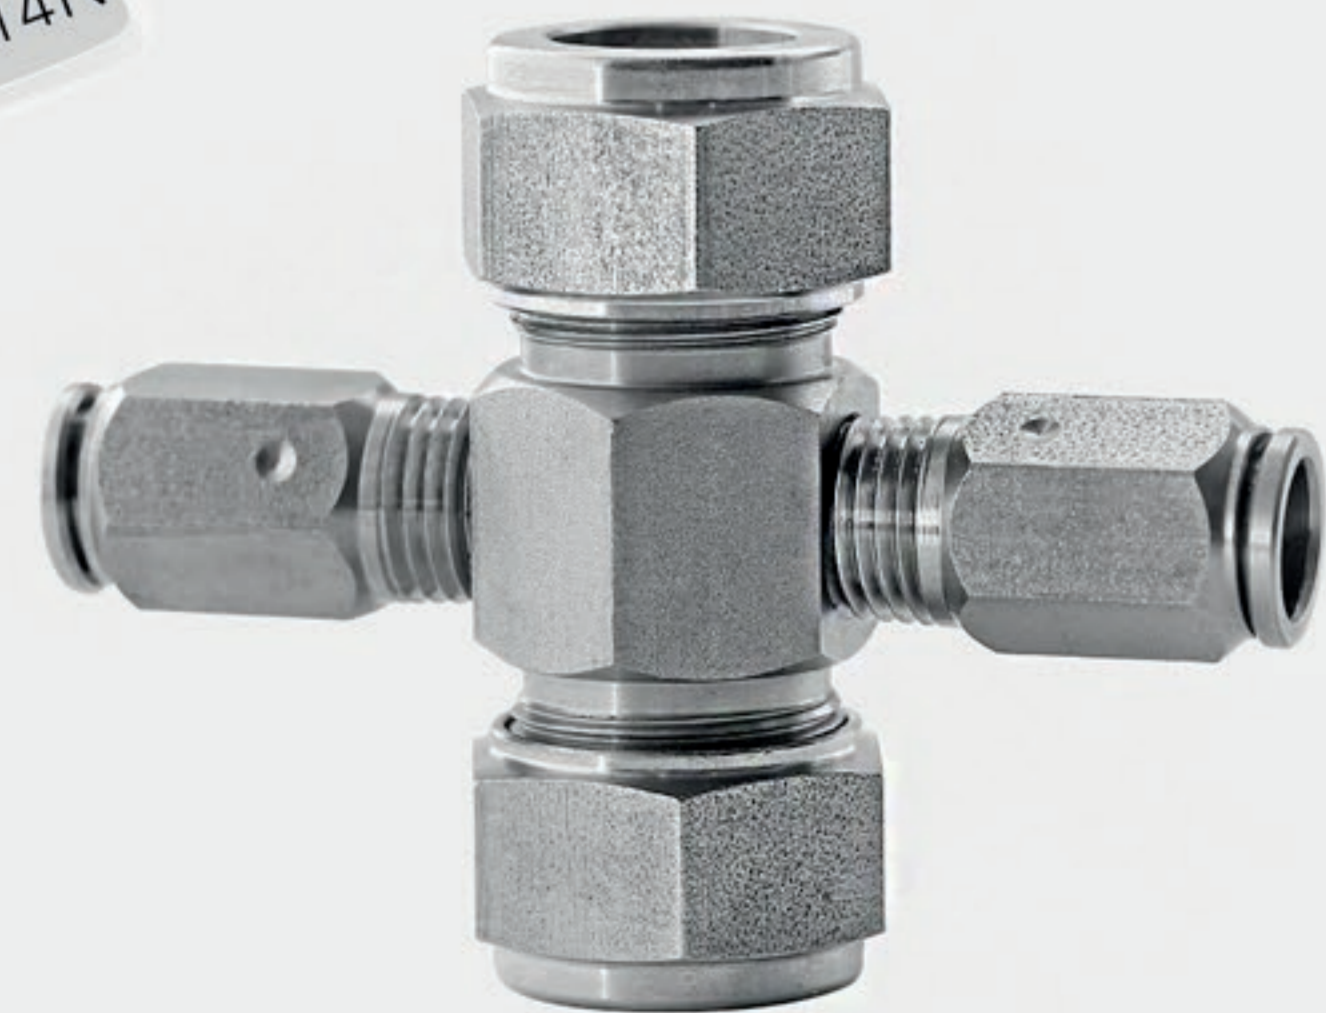

1/2" fittings for 1/2" pipe

1/2" CPSS-010N

Cap 303 for 1/2" tube

1/2" CPSS-013N

X fitting 1/2" tube to 3/8" Nylon tube

1/2" CPSS-014N

X fitting 1/2" tube to 1/2" SS tube

1/2" CPSS-017N