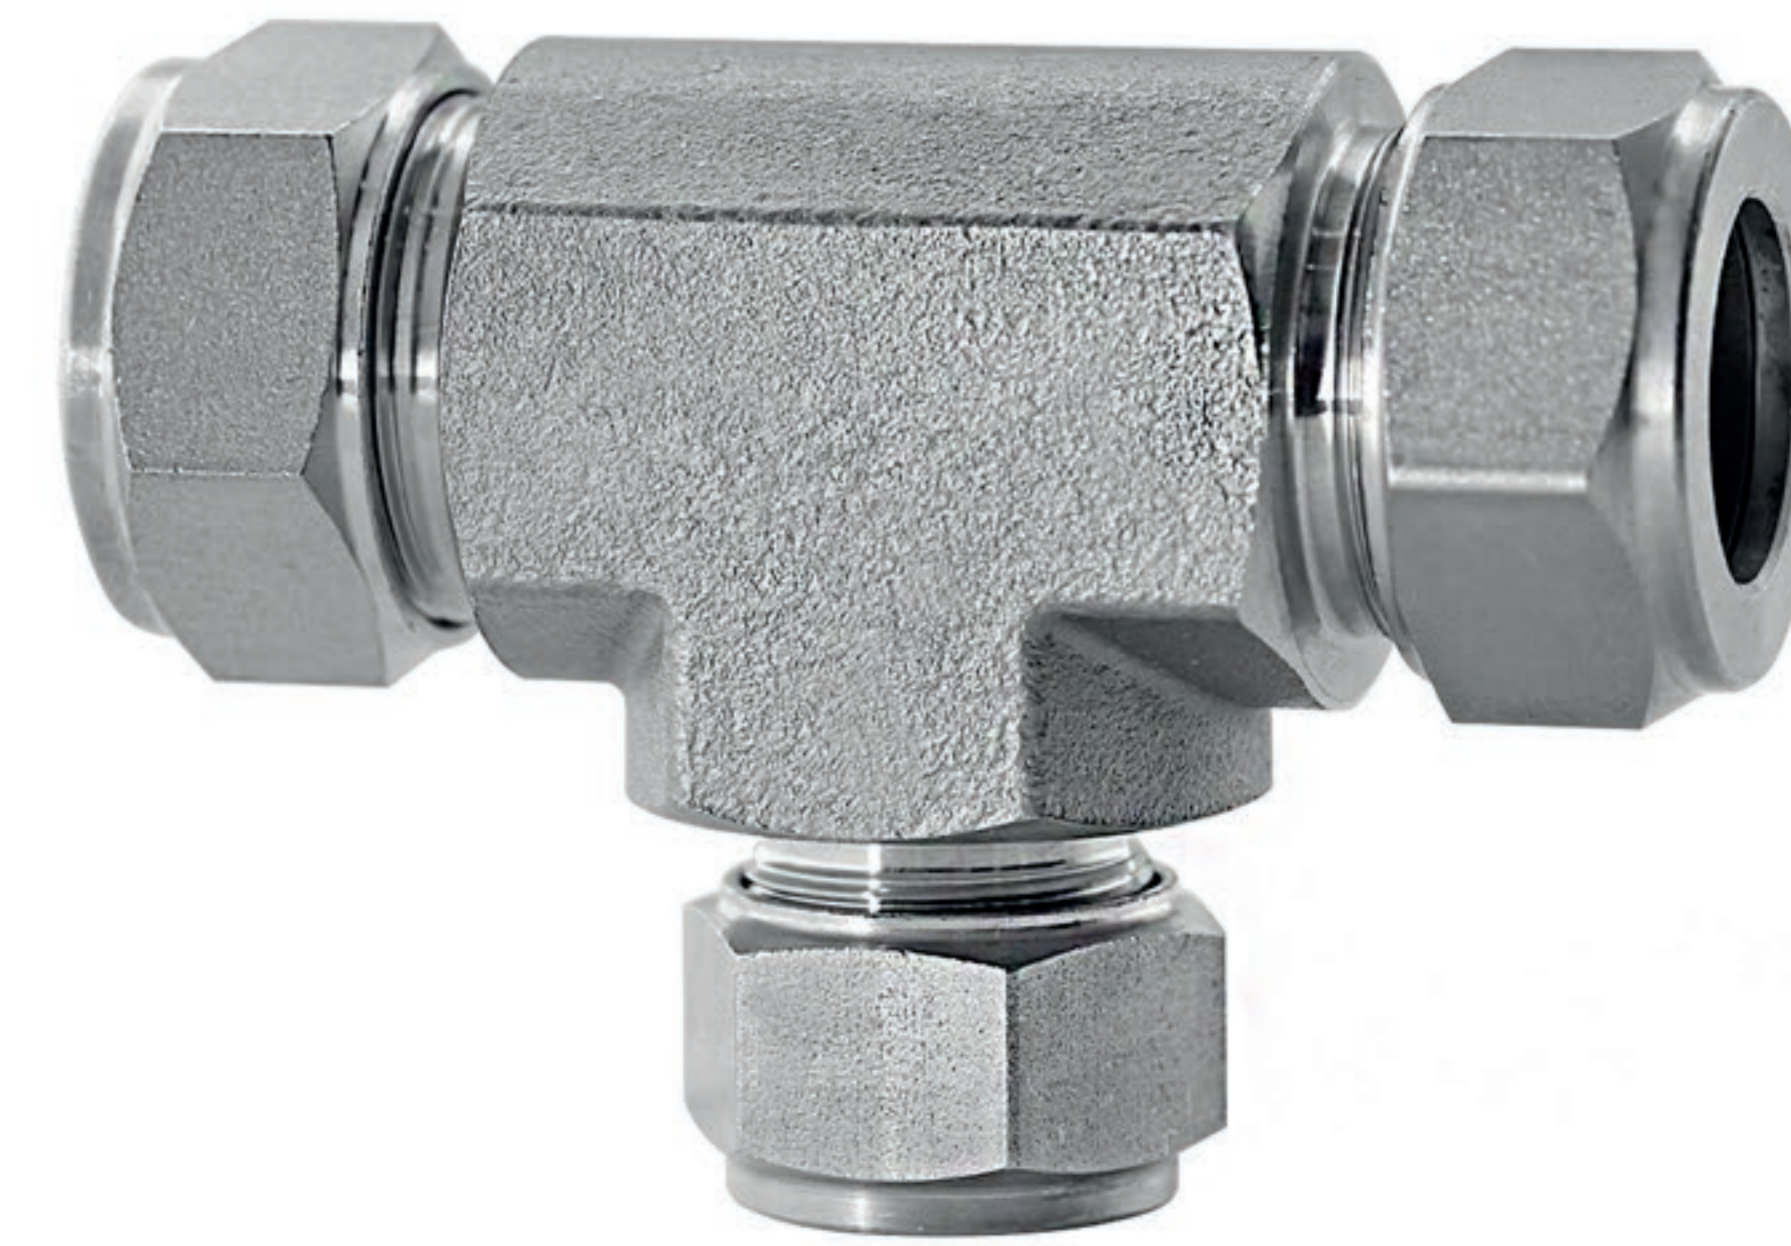

Union Elbow 303 for 20 tube

20 CPSS-011N

Inequal Tee 303 for 20-12-20 tube

20 CPSS-012N

Inequal Tee 303 for 20-16-20 tube

20 mm fittings for 20 mm pipe

20 CPSS-007N

1/2" female NPT connector for 20 tube