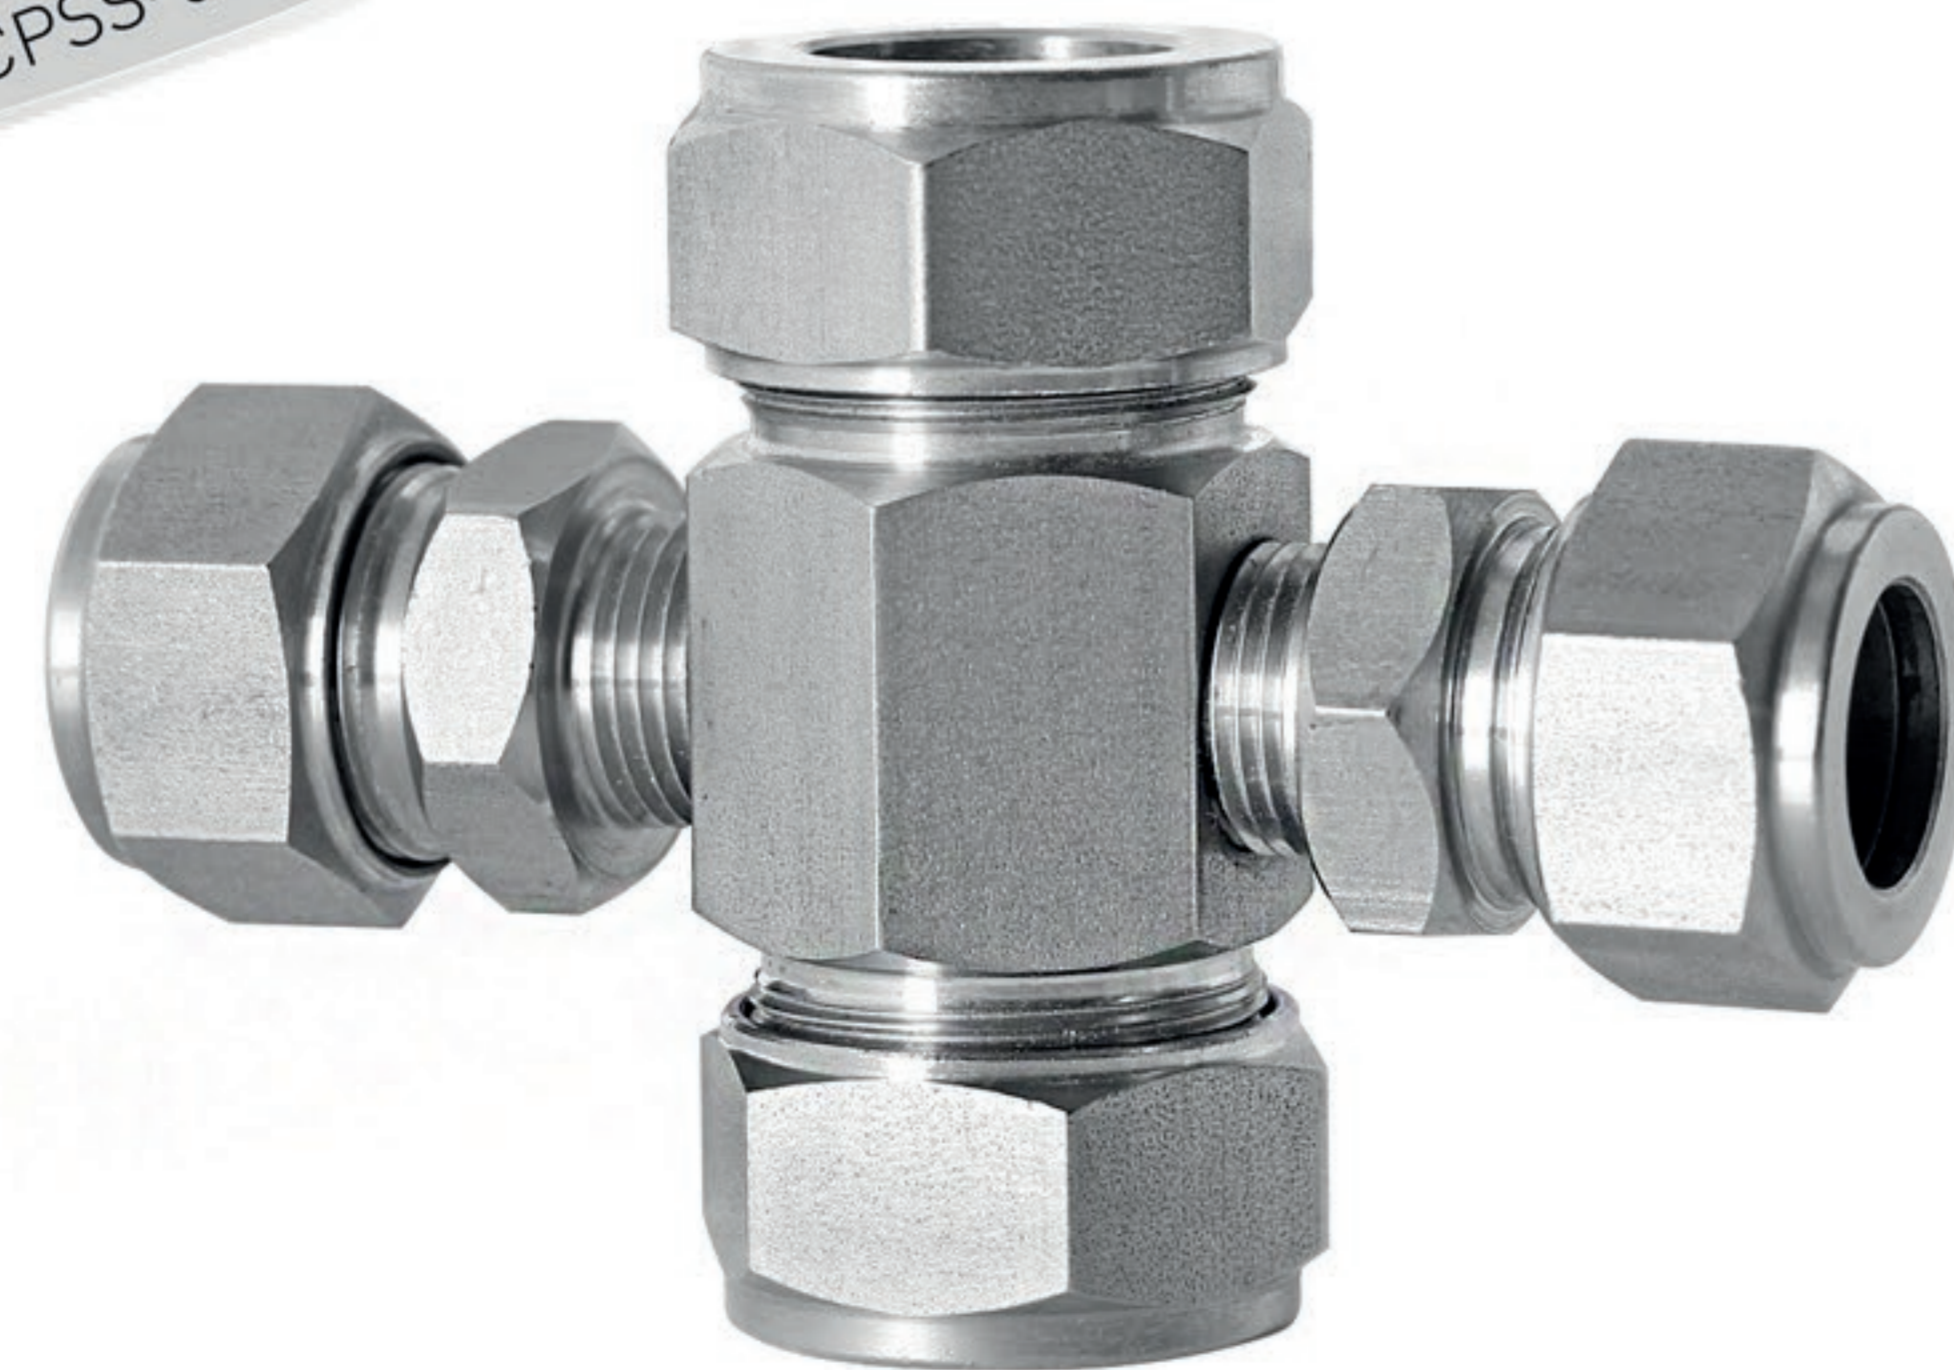

20 mm fittings for 20 mm pipe

20
CPSS-022N

3/8" male NPT connector for 20 mm tube

20
CPSS-025N

3/4" male NPT connector to 20 SS tube

20
CPSS-023N

X fitting 20 tube to 12mm Nylon tube

20
CPSS-024N