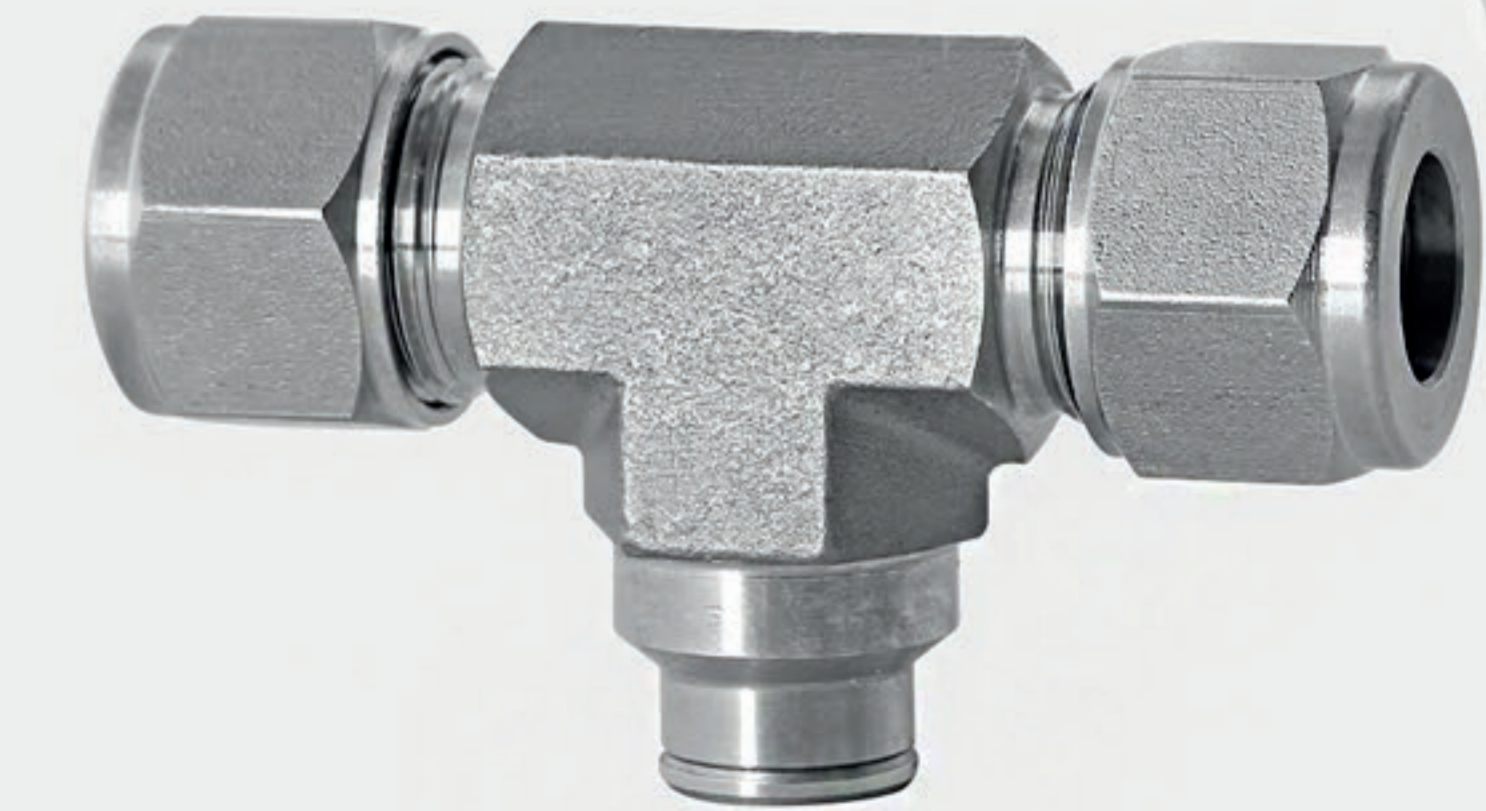

X fitting 12 tube to 3/8" Nylon tube

12 mm fittings for 12 mm pipe

12 CPSS-014N

X fitting 12 tube to 10 SS tube

12 CPSS-015N

T fitting 12 tube to 3/8" Nylon tube

12 CPSS-016N

T fitting 12 tube to 10 SS tube