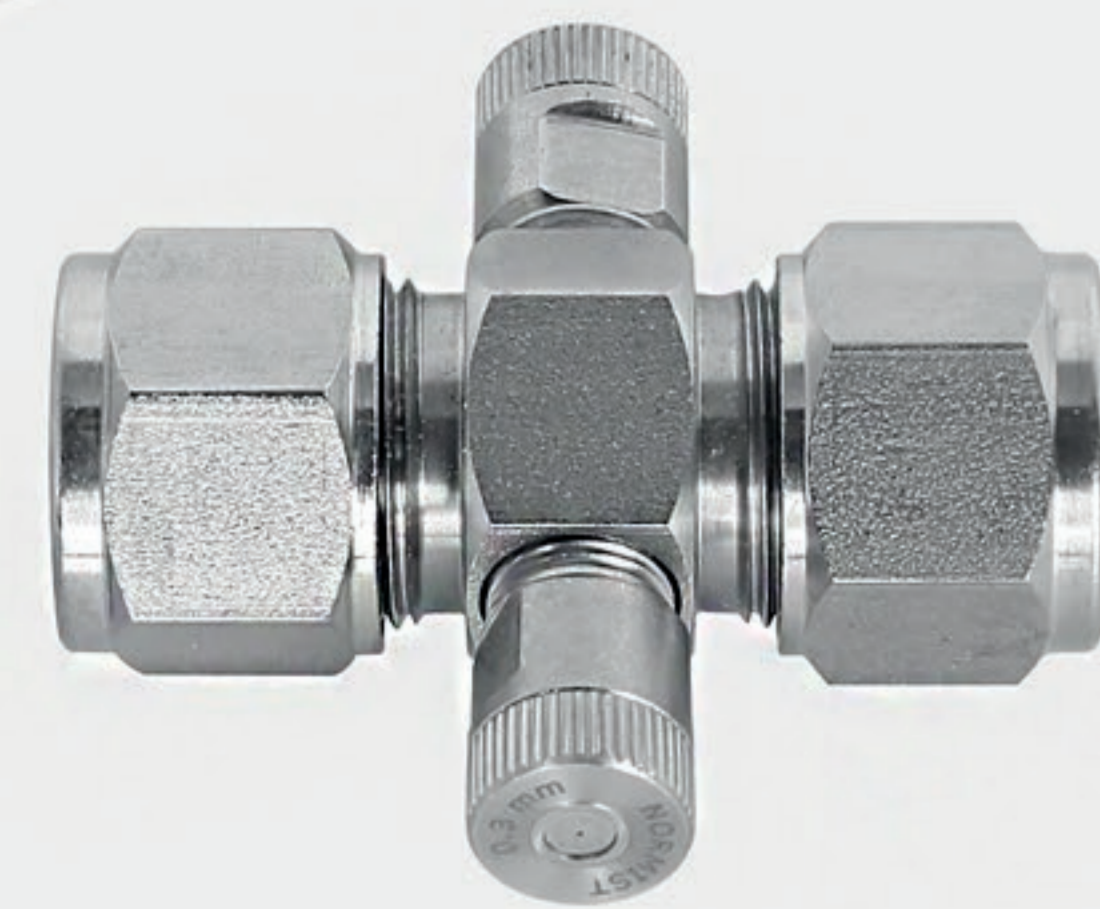

12 CPSS-003N-2x1/8"