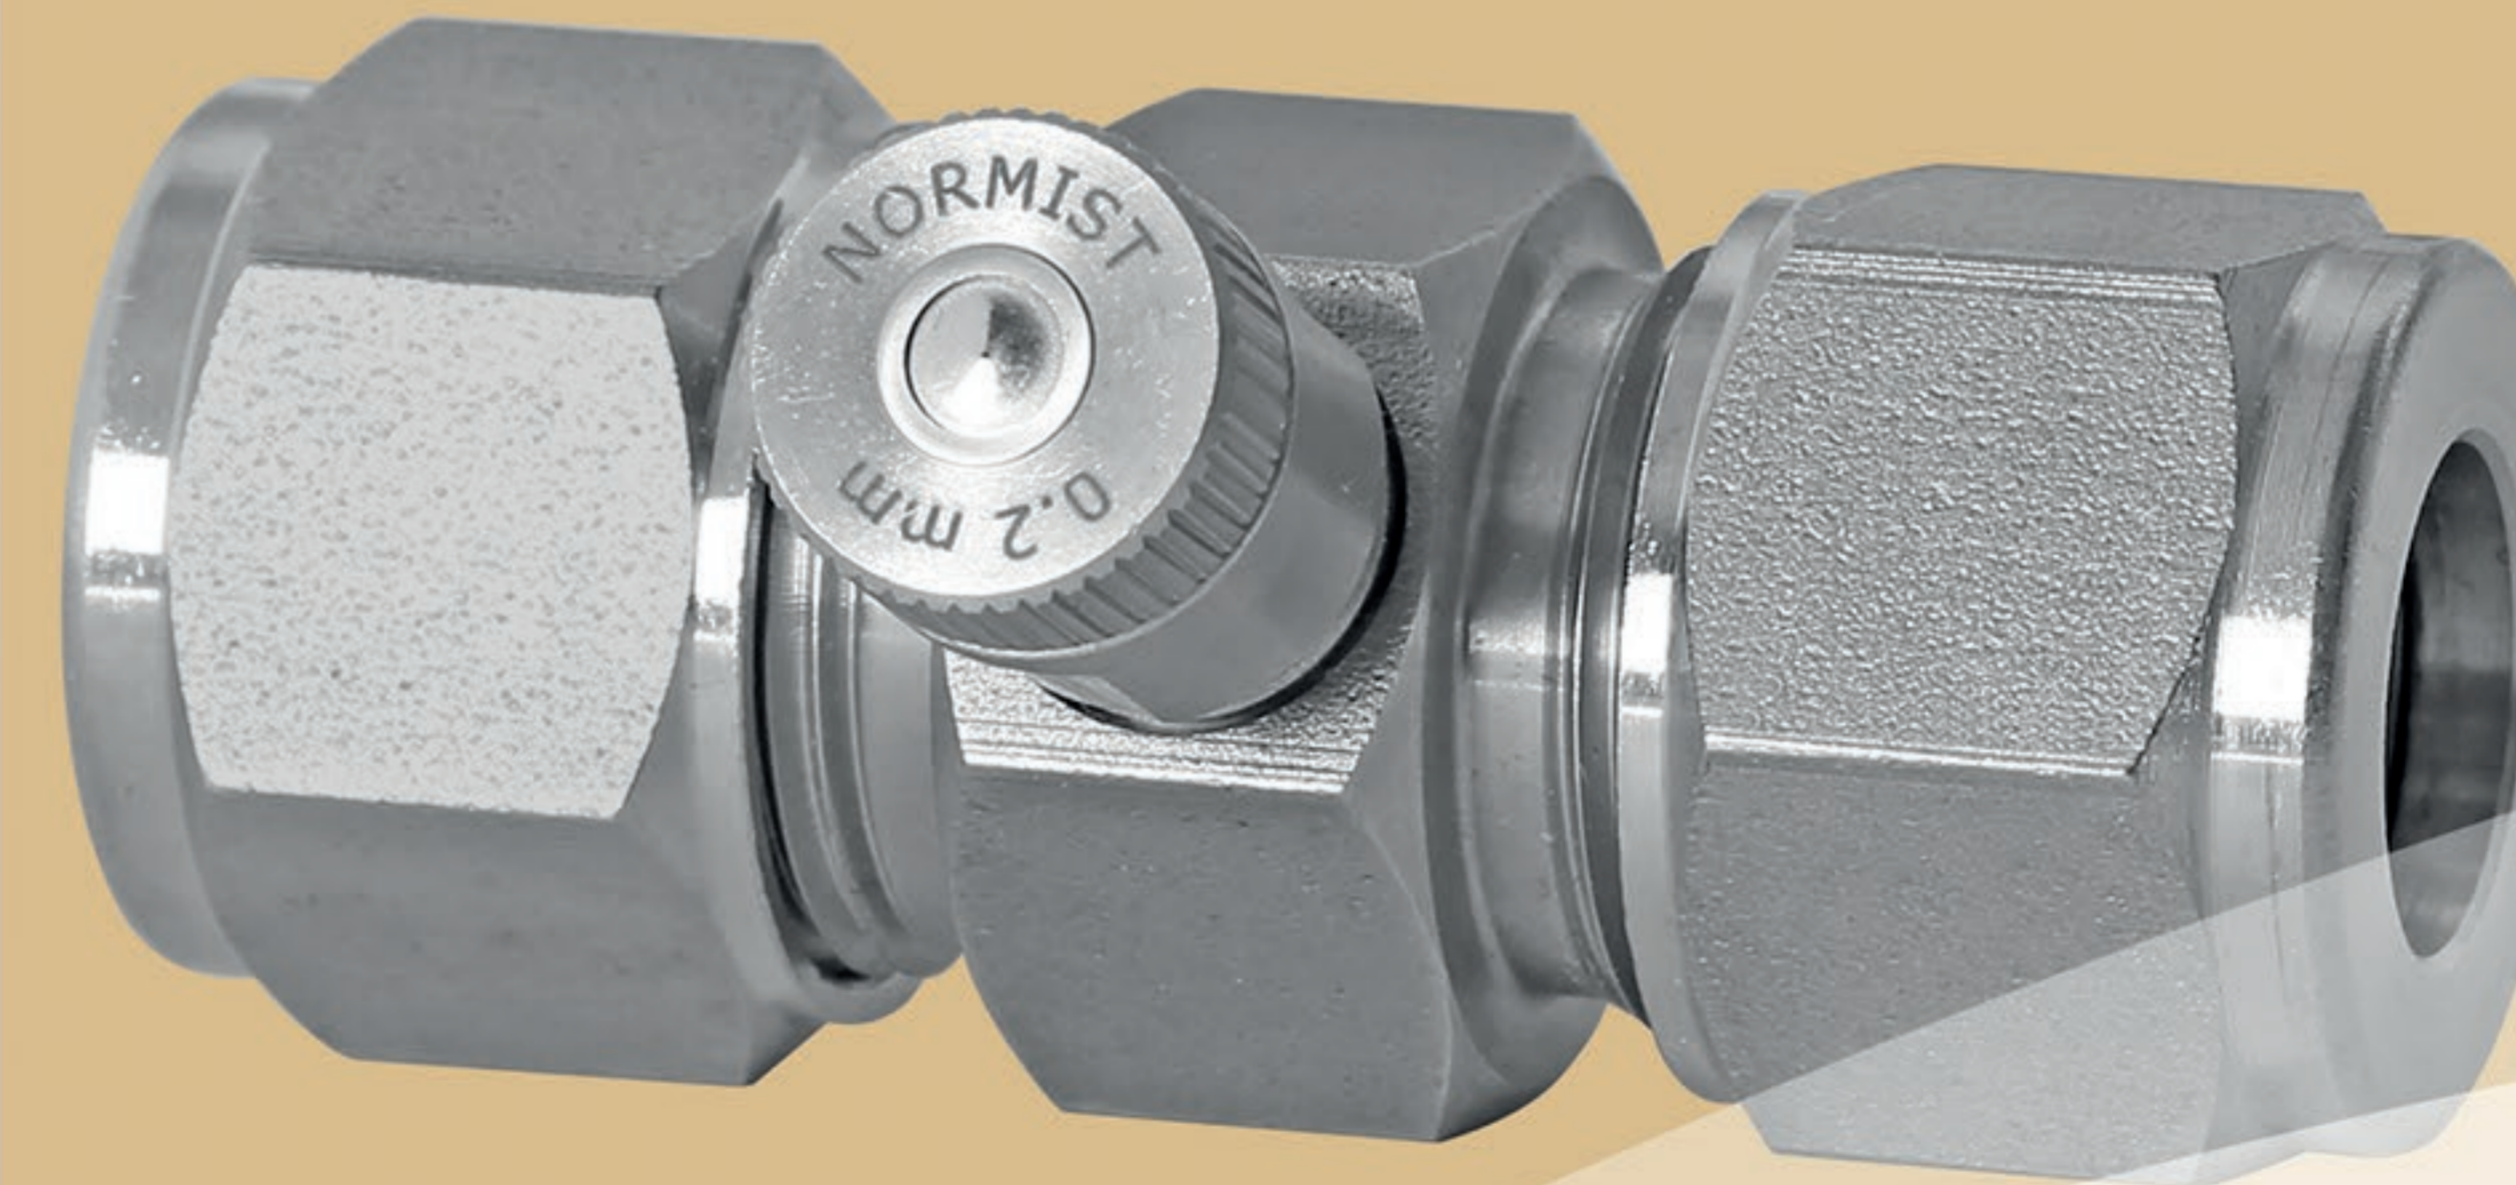

20 mm fittings for 20 mm pipe

20
CPSS-022N

20
CPSS-025N

20
CPSS-023N

20
CPSS-024N