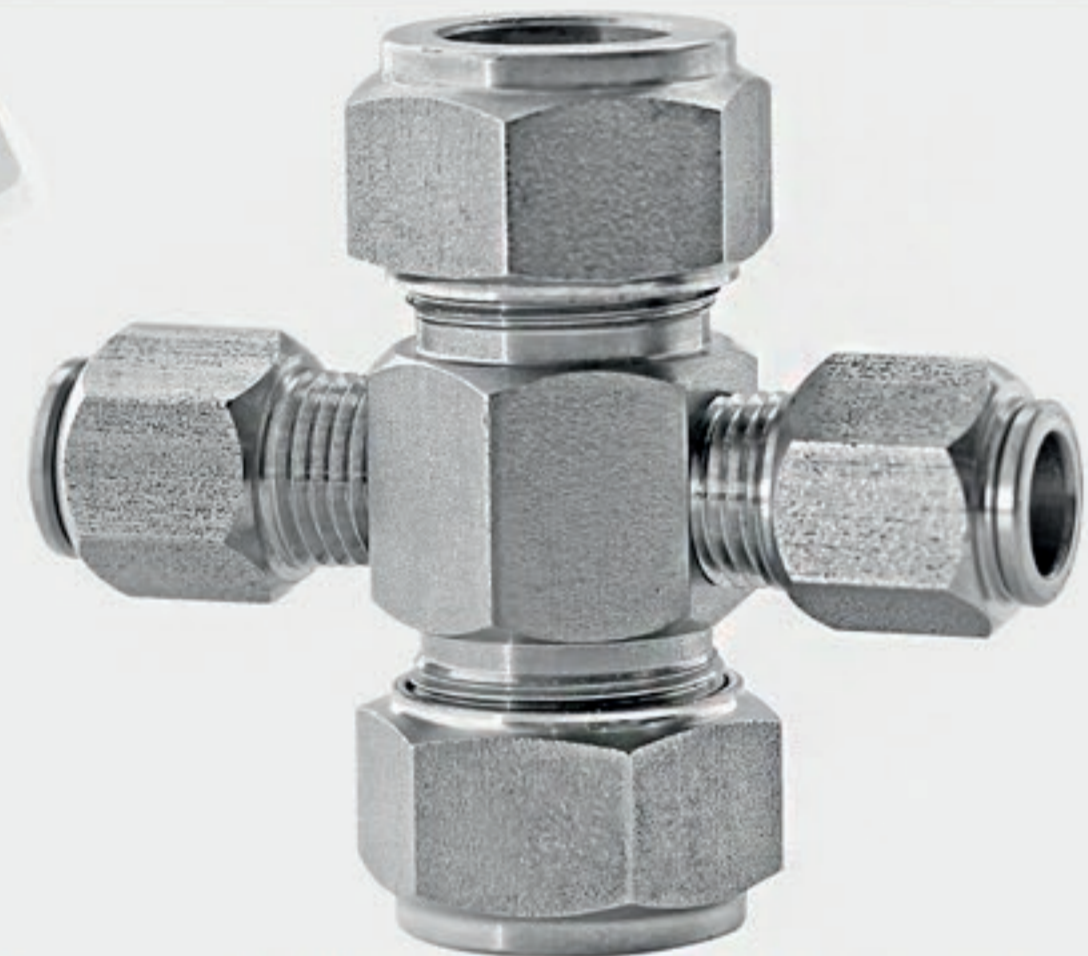

1/2" fittings for 1/2" pipe

1/2" CPSS-010N

Cap 303 for 1/2" tube

1/2" CPSS-013N

X fitting 1/2" tube to 3/8" Nylon tube

1/2" CPSS-014N