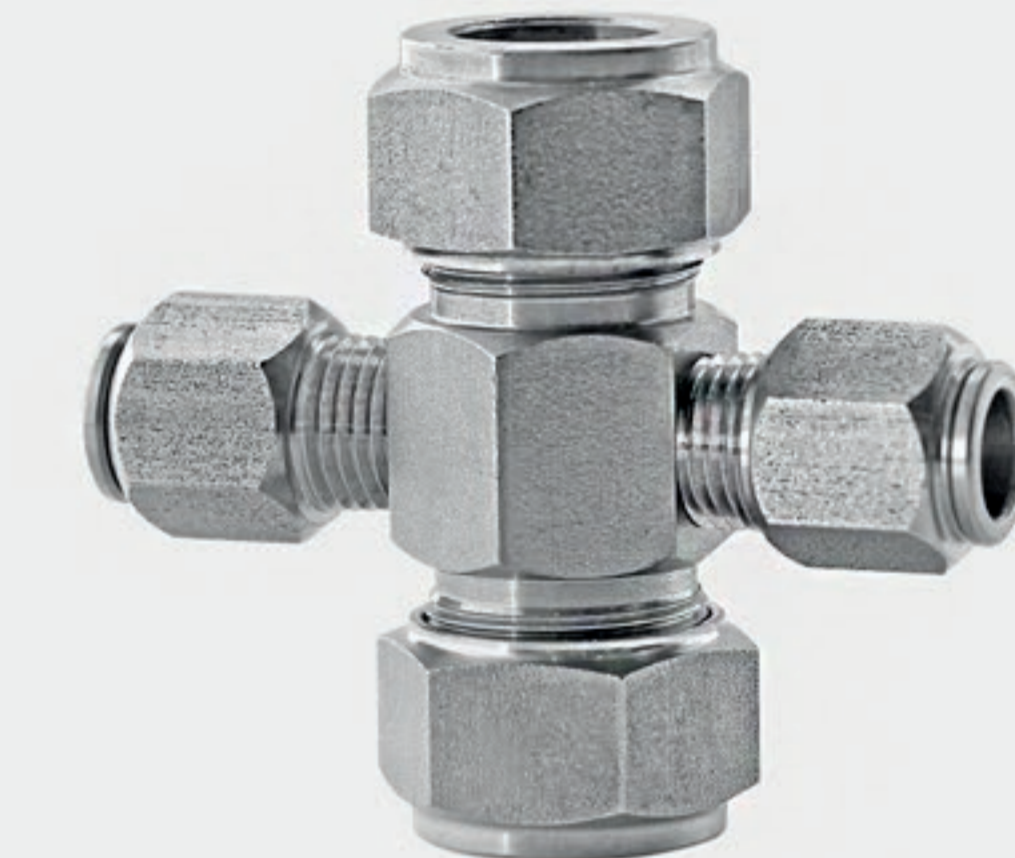

3/8" fittings for 3/8" pipe

3/8" CPSS-010N

Cap 303 for 3/8" tube

3/8" CPSS-013N

X fitting 3/8" tube to 3/8" Nylon tube

3/8" CPSS-014N