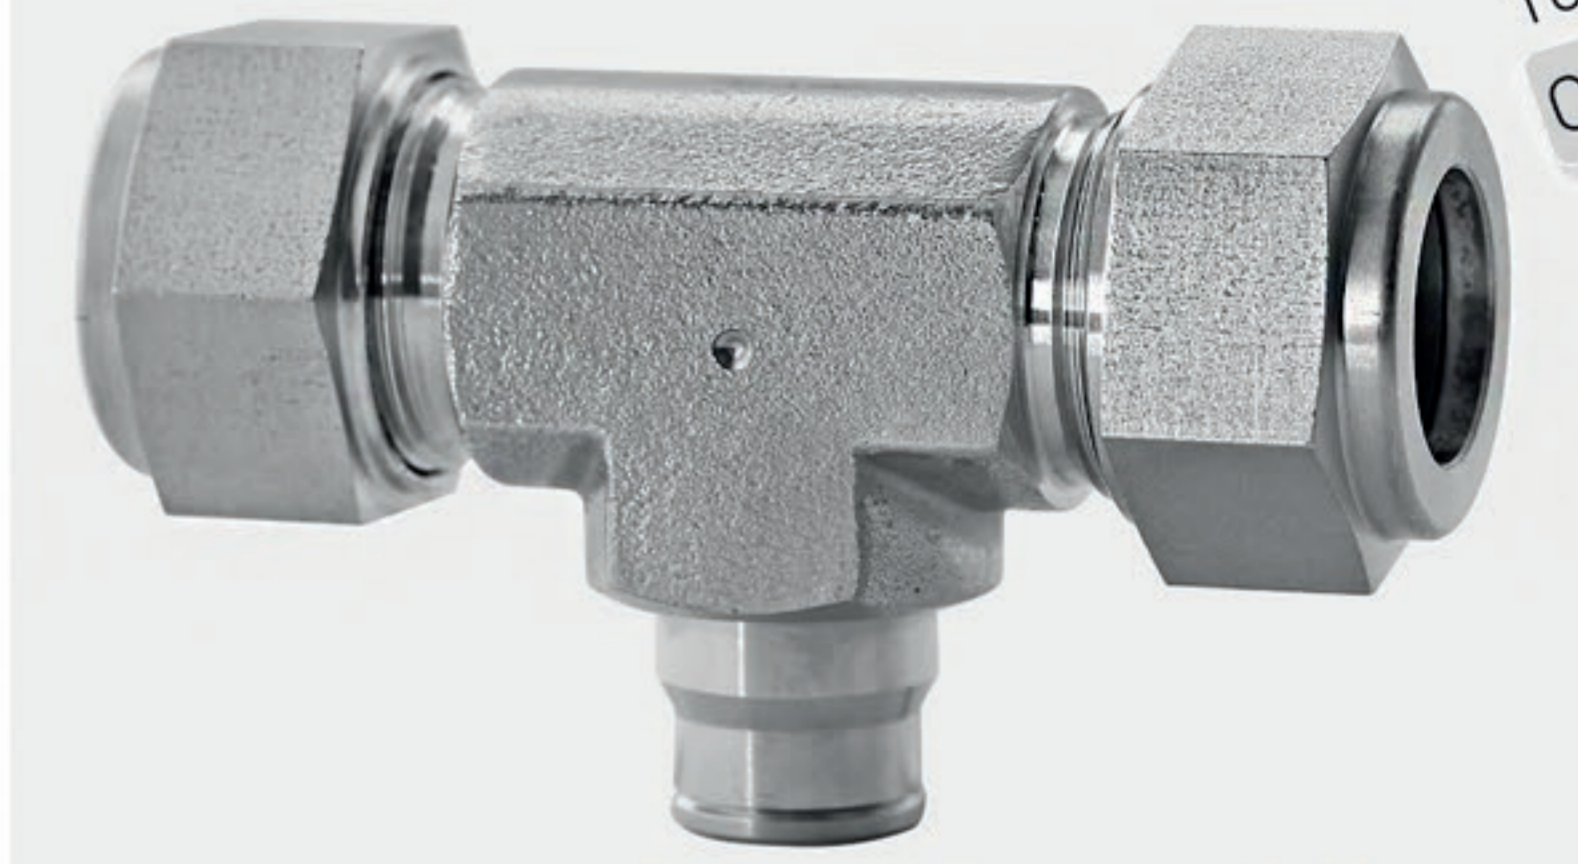

Reducing union 303 16 to 12

X fitting 16 tube to 3/8" Nylon tube

16
CPSS-013N

X fitting 16 tube 10 SS tube

16
CPSS-014N

T fitting 16 tube to 3/8" Nylon tube

16
CPSS-015N

16 mm fittings for 16 mm pipe