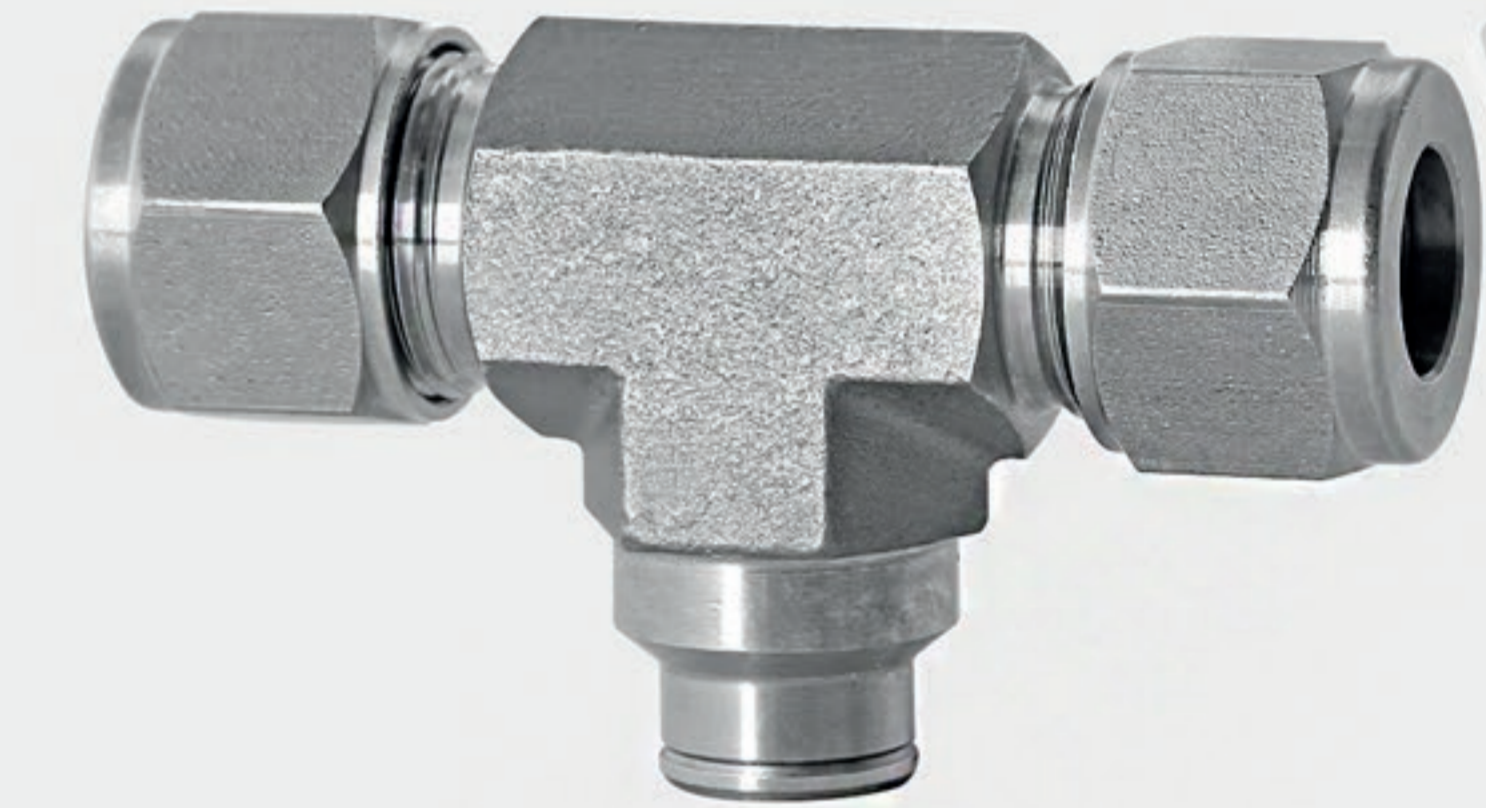

12 CPSS-015N

T fitting 12 tube to 3/8" Nylon tube