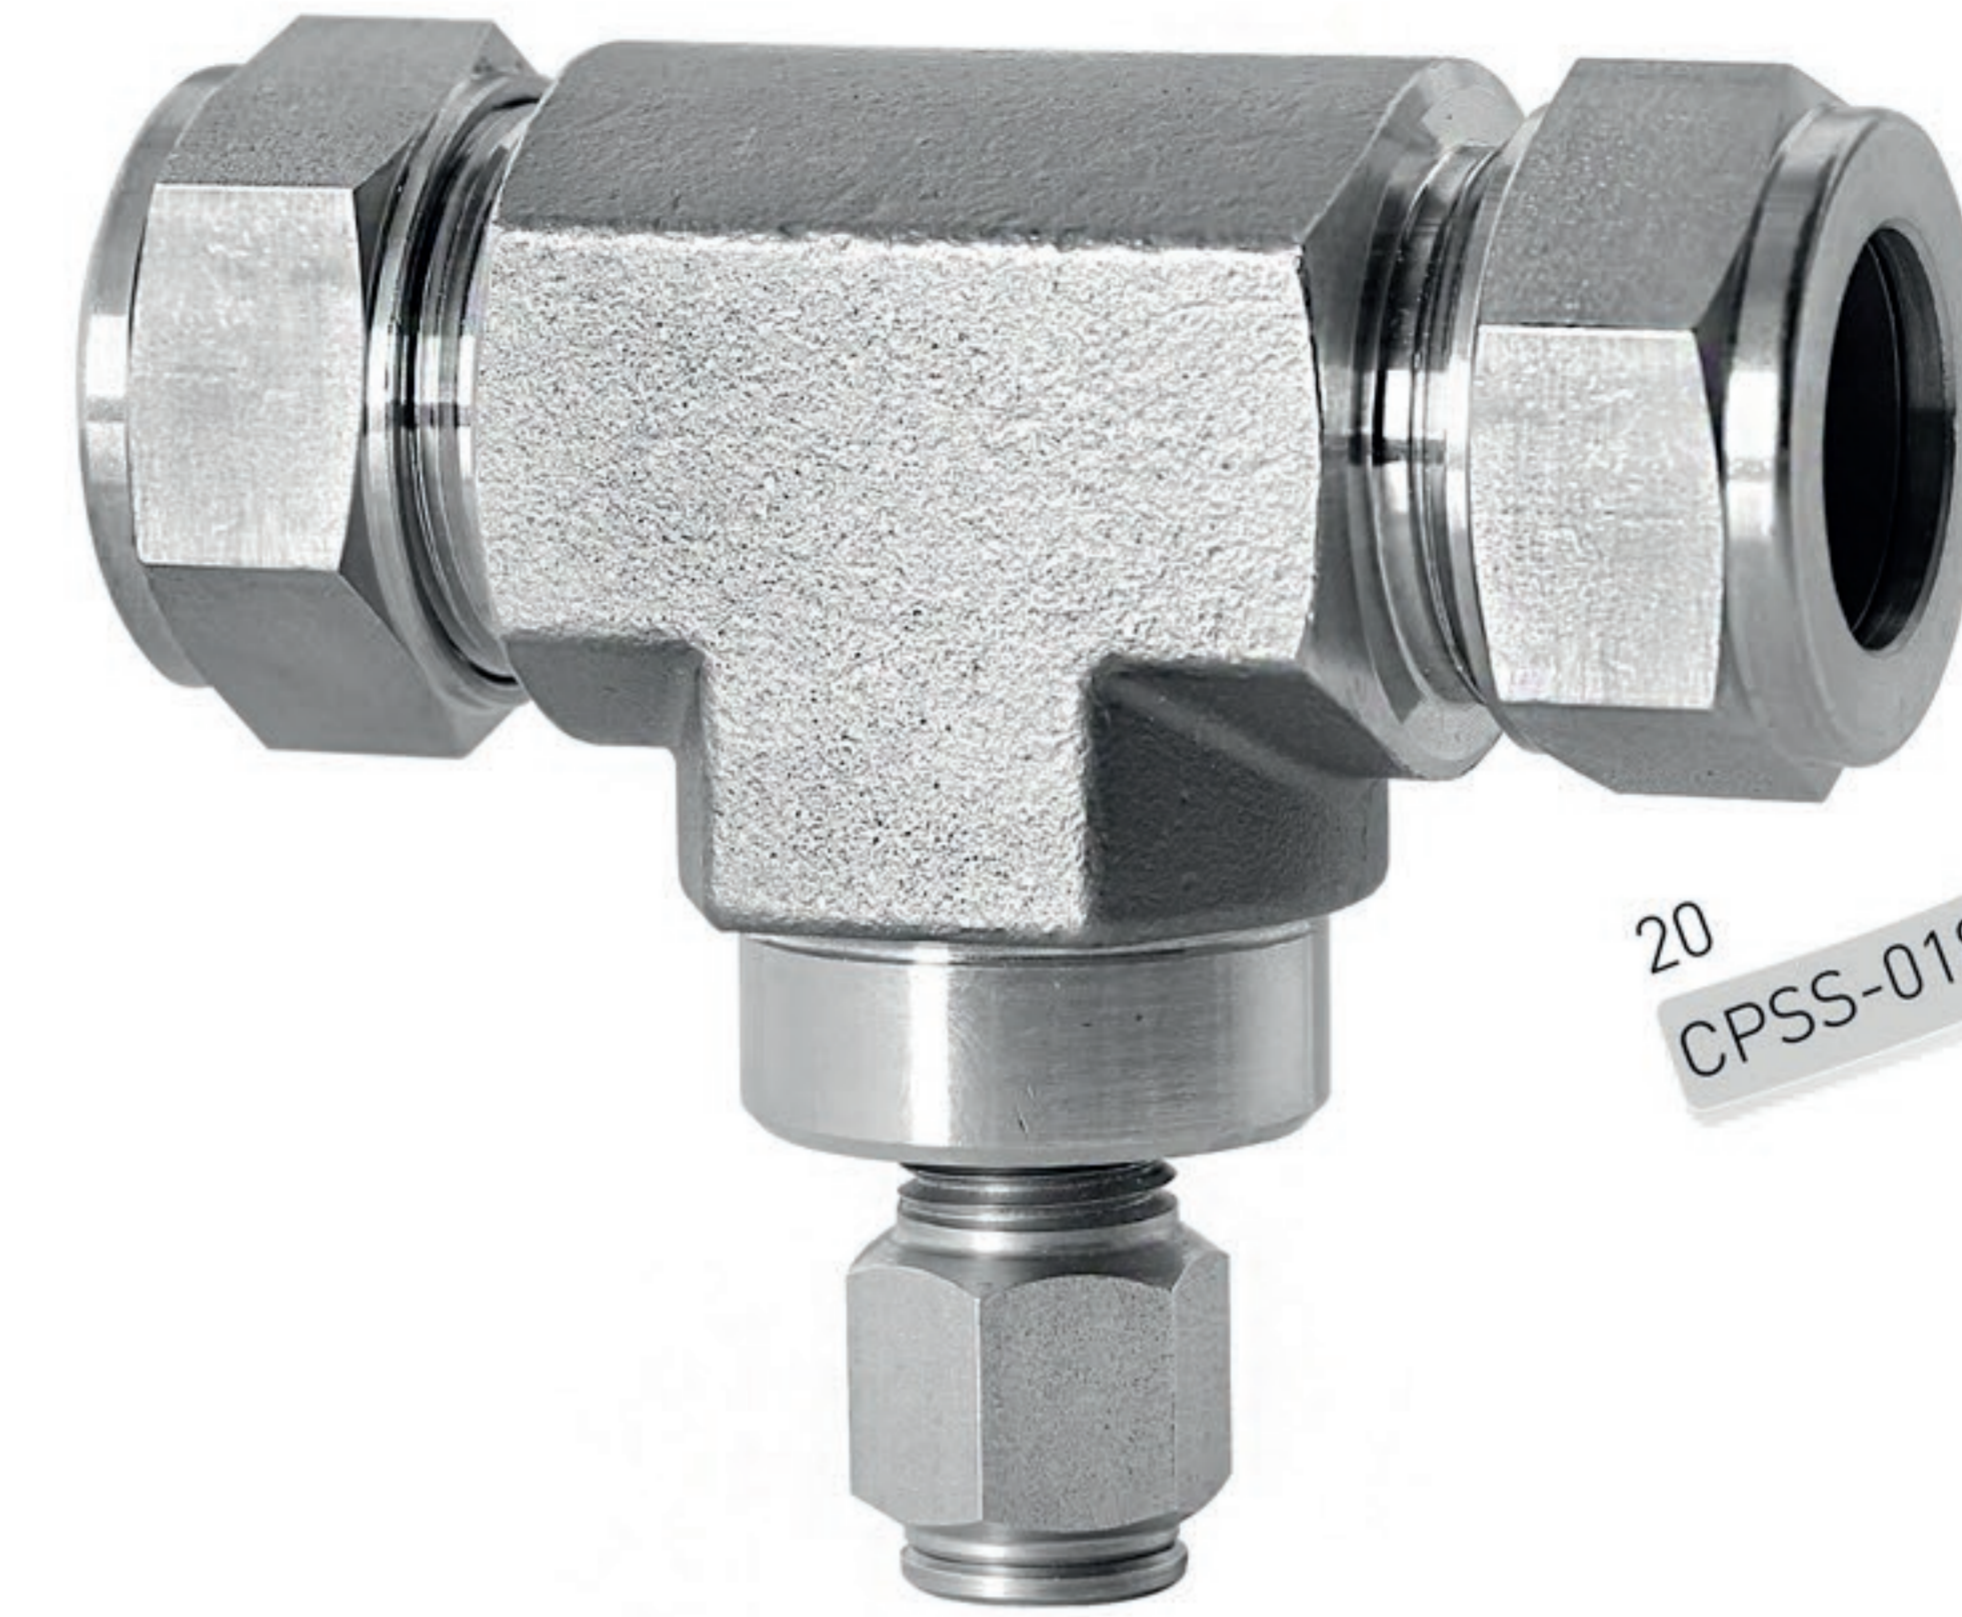

Reducing union 303 20 to 16

20
CPSS-015N

3/8" female NPT connector for 20 mm tube

20
CPSS-016N

X fitting 20 tube to 3/8" Nylon tube

20
CPSS-017N

X fitting 20 tube 10 SS tube

20
CPSS-018N