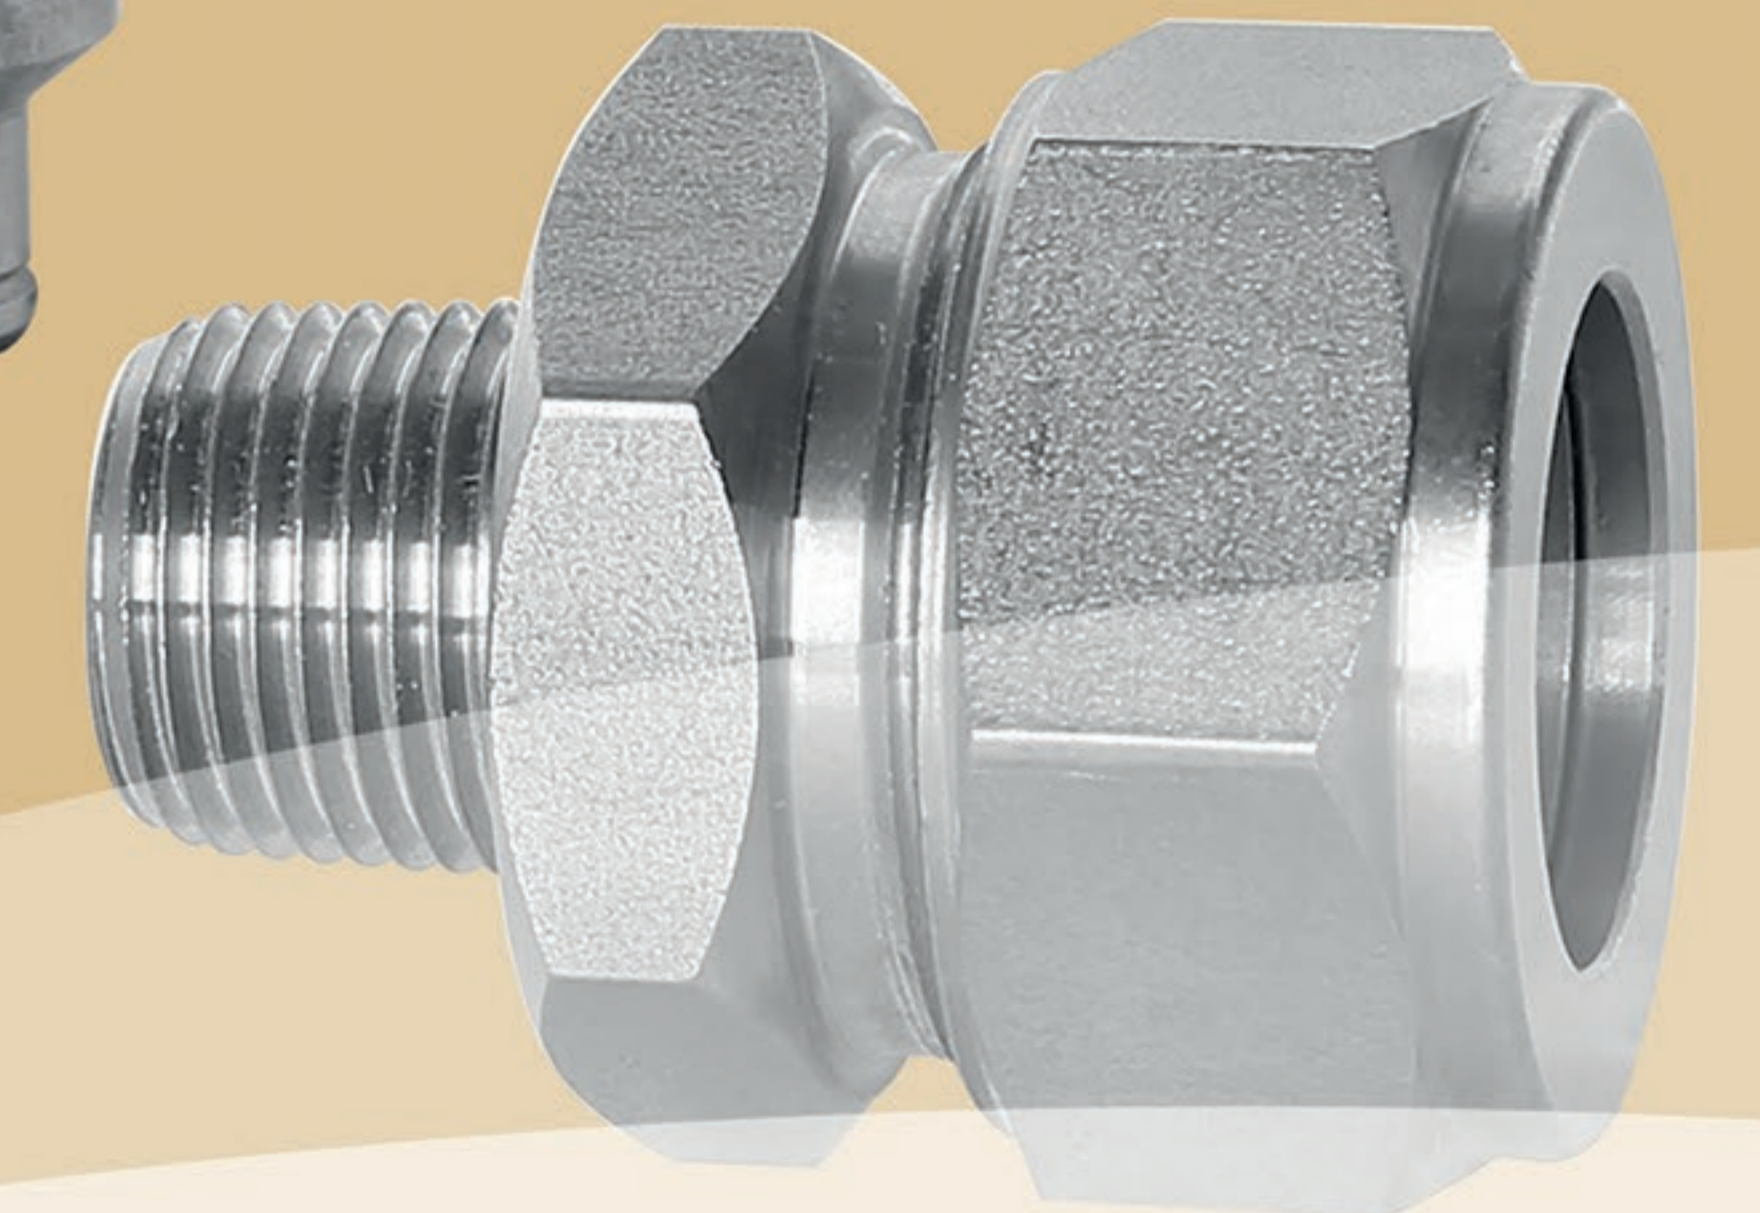

20 mm fittings for 20 mm pipe

20
CPSS-022N

20
CPSS-025N

20
CPSS-023N

20
CPSS-024N