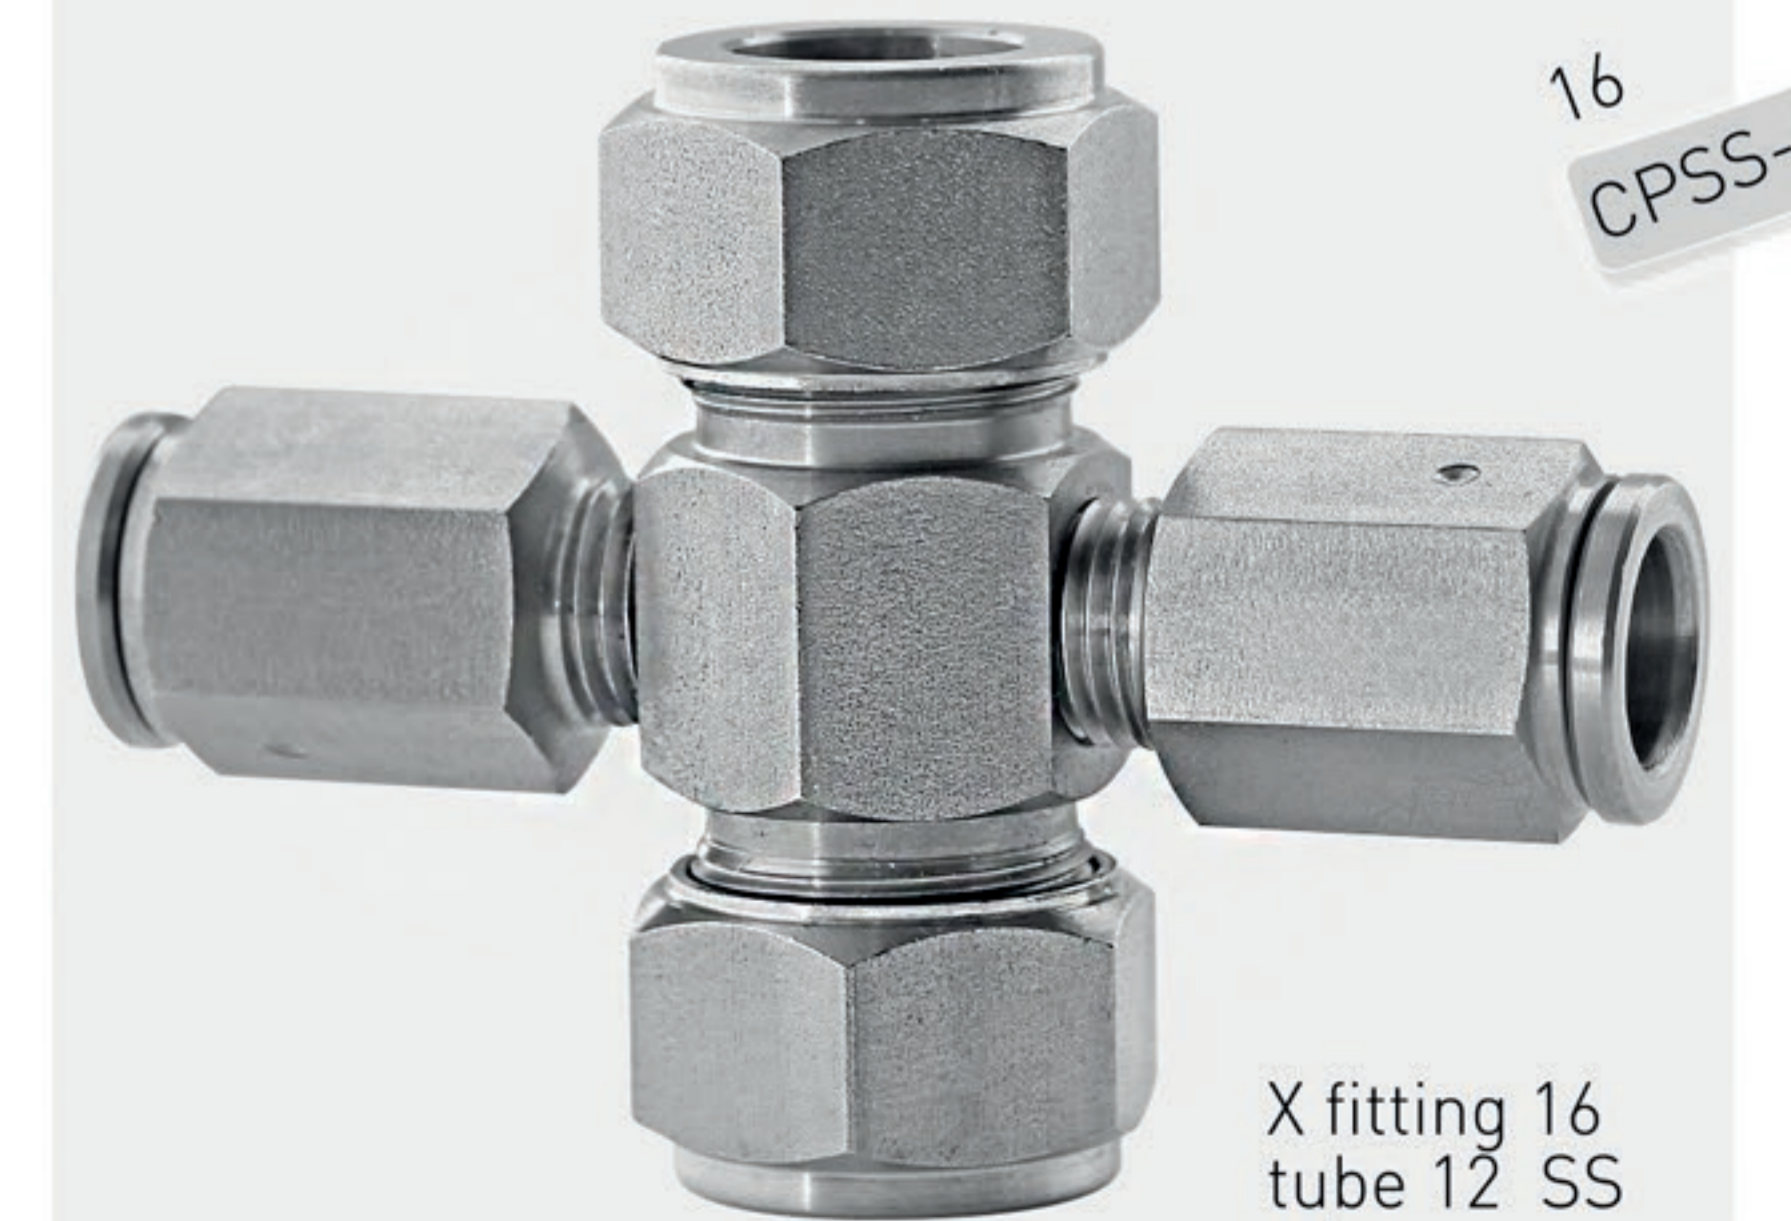

X fitting 16 tube 12 SS tube

16
CPSS-017N