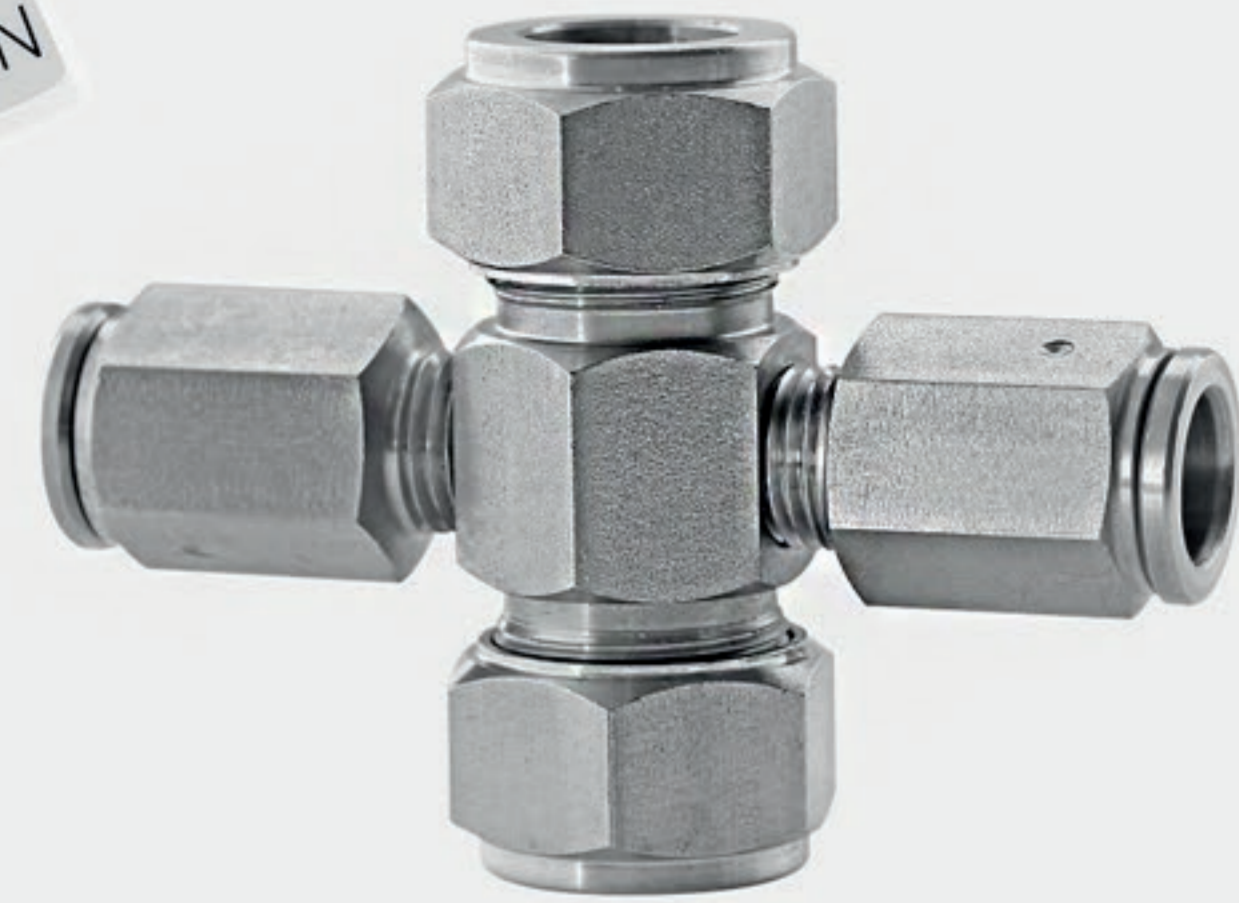

3/8" fittings for 3/8" pipe

3/8" CPSS-017N

X fitting 3/8" tube to 3/8" SS tube

3/8" CPSS-015N