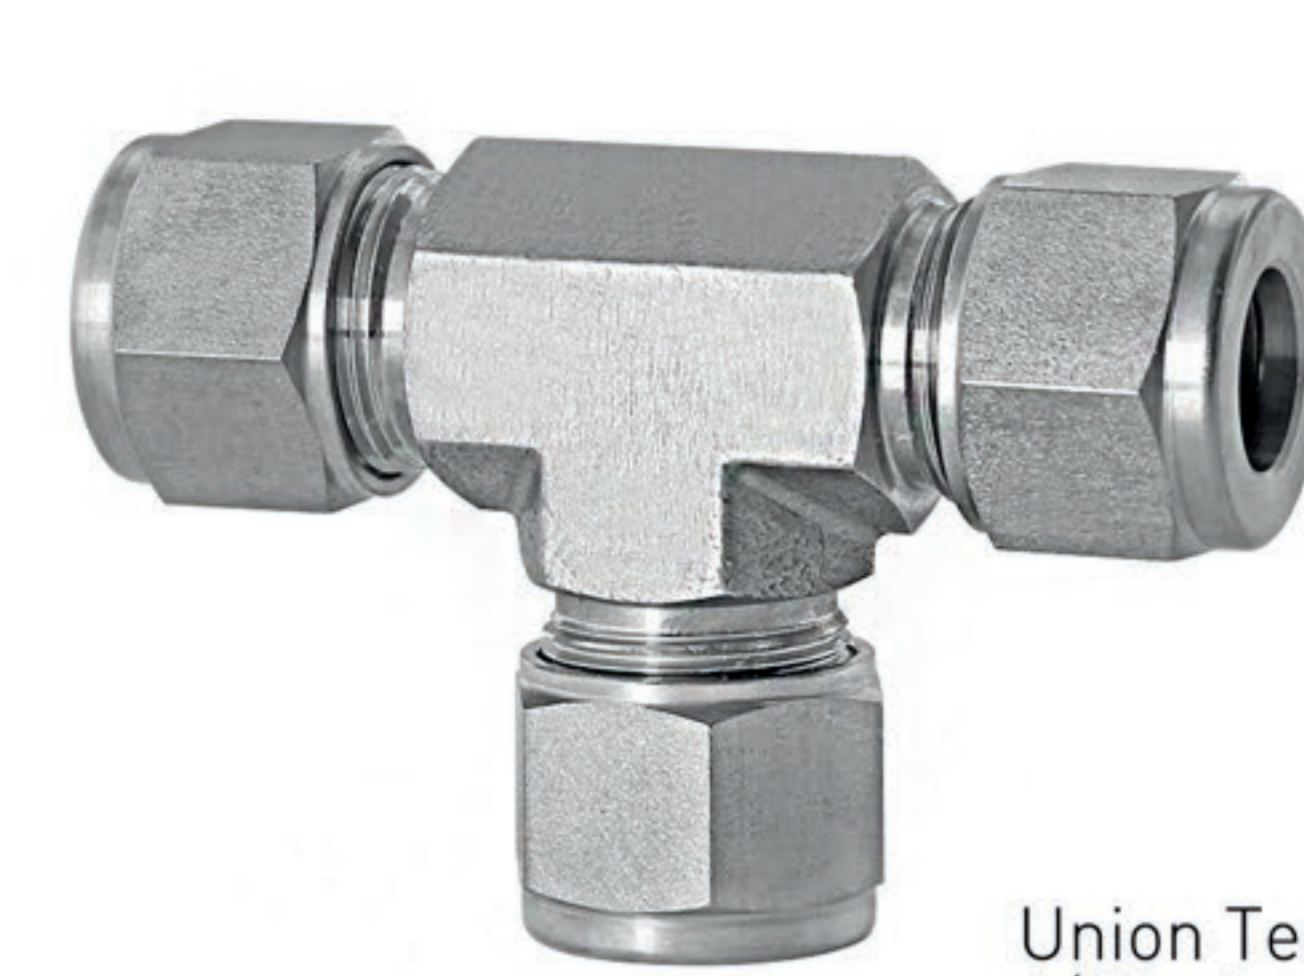

1/2" CPSS-004N