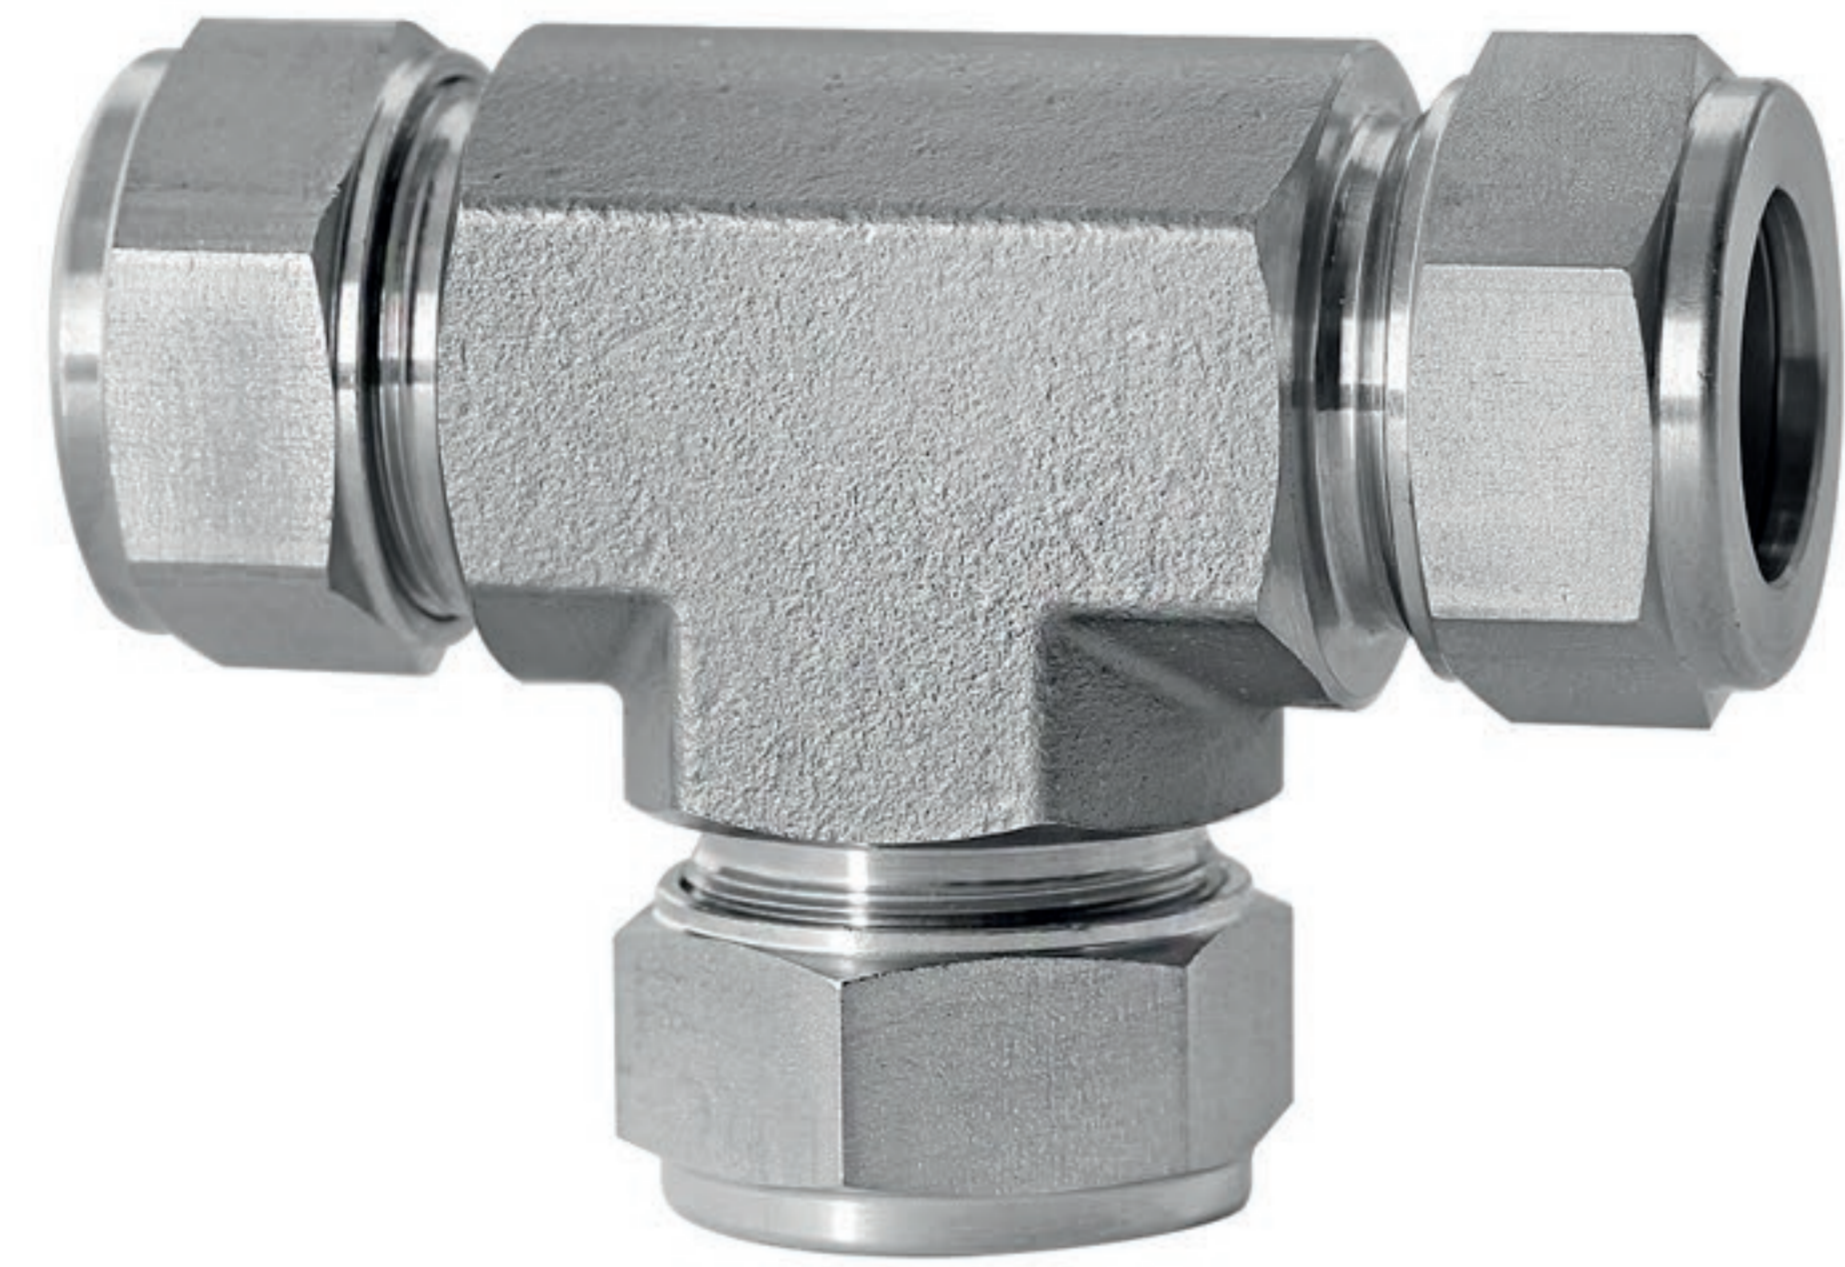

Ferrule set 316 for 20 tube

20 CPSS-002N

Nut 303 for for 20 tube

20 CPSS-003N

Union 303 for 20 tube

20 CPSS-004N

Union Tee 303 for 20 tube

20 CPSS-005N