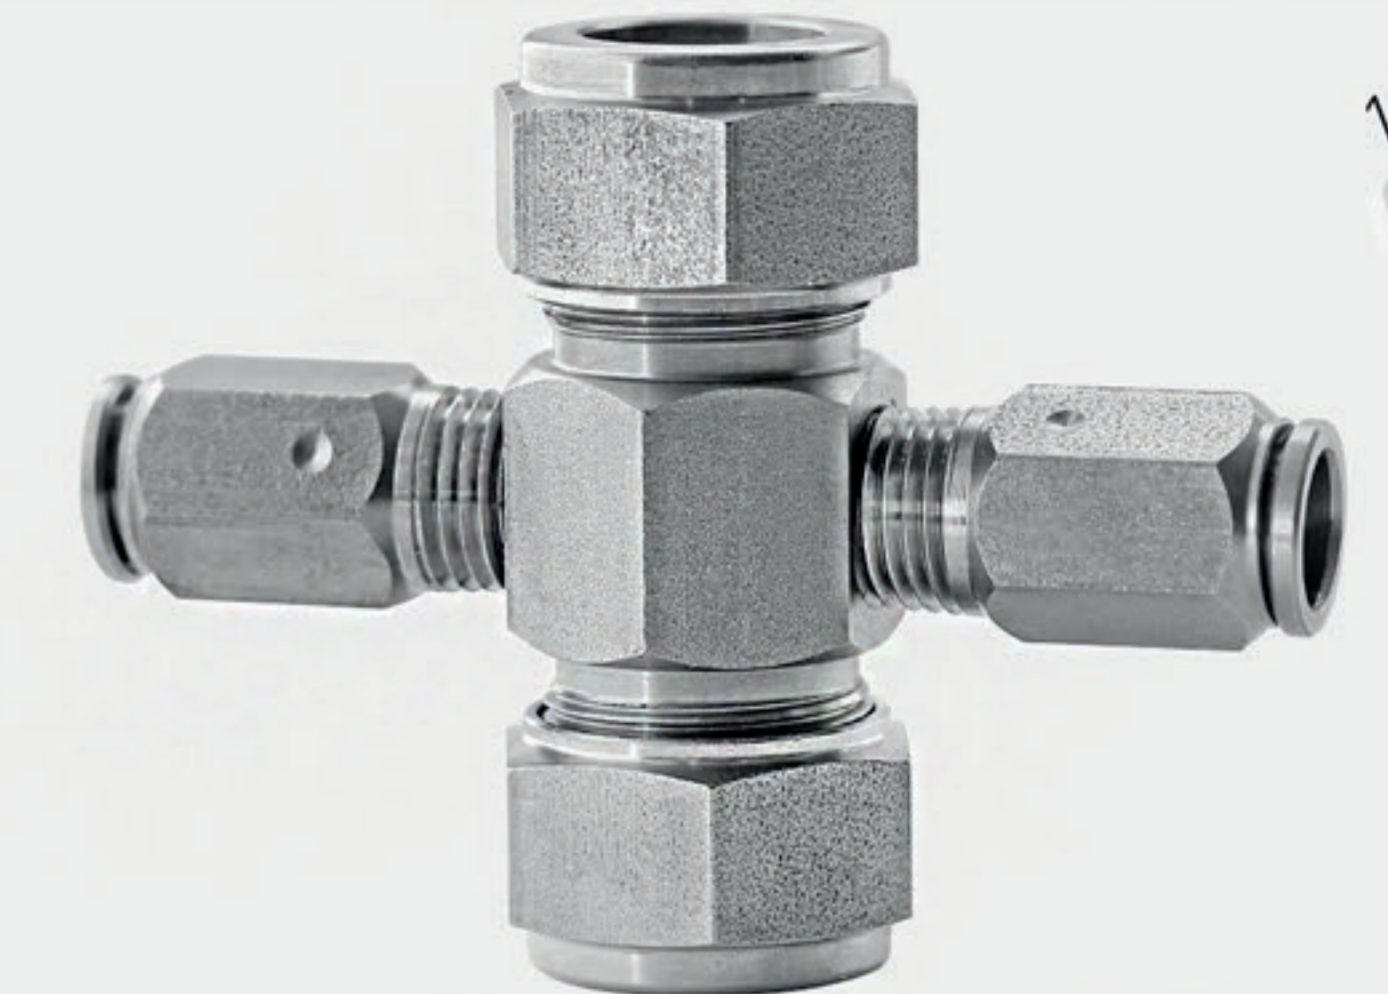

12 CPSS-014N

X fitting 12 tube to 10 SS tube