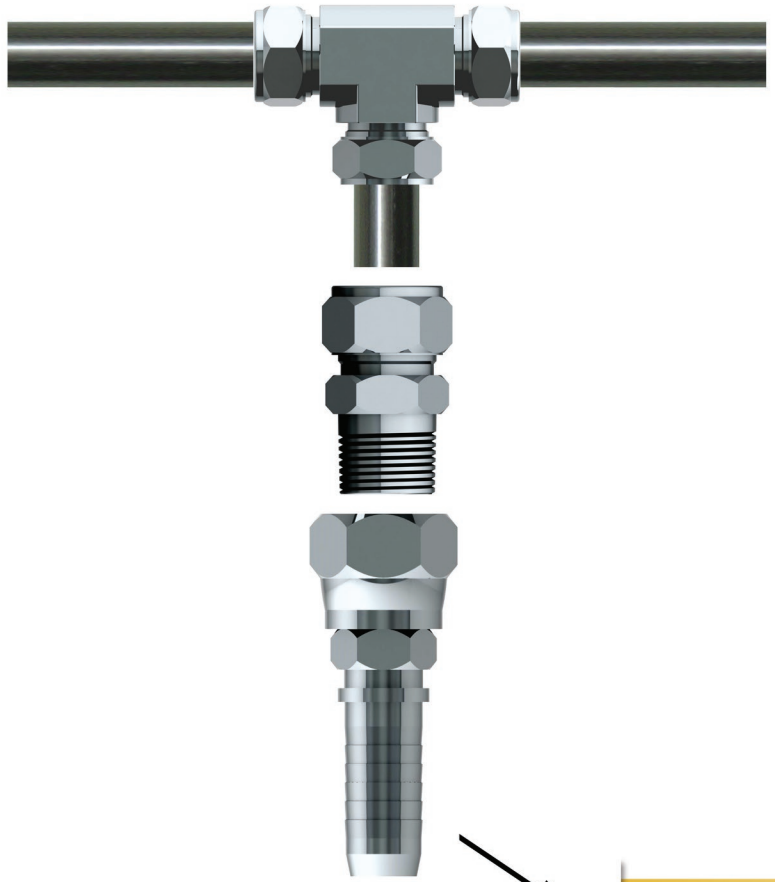

NEW FITTINGS FOR GREENHOUSES

MODIFICATION AT CENTRAL MISTING LINE ENDS

CENTRAL MISTING LINE

Old combination

TO THE PUMP OUTPUT

New combination

New part Male Branch Tee

20mmx3/4"x20mm
25mmx1"x25mm

TO THE PUMP OUTPUT