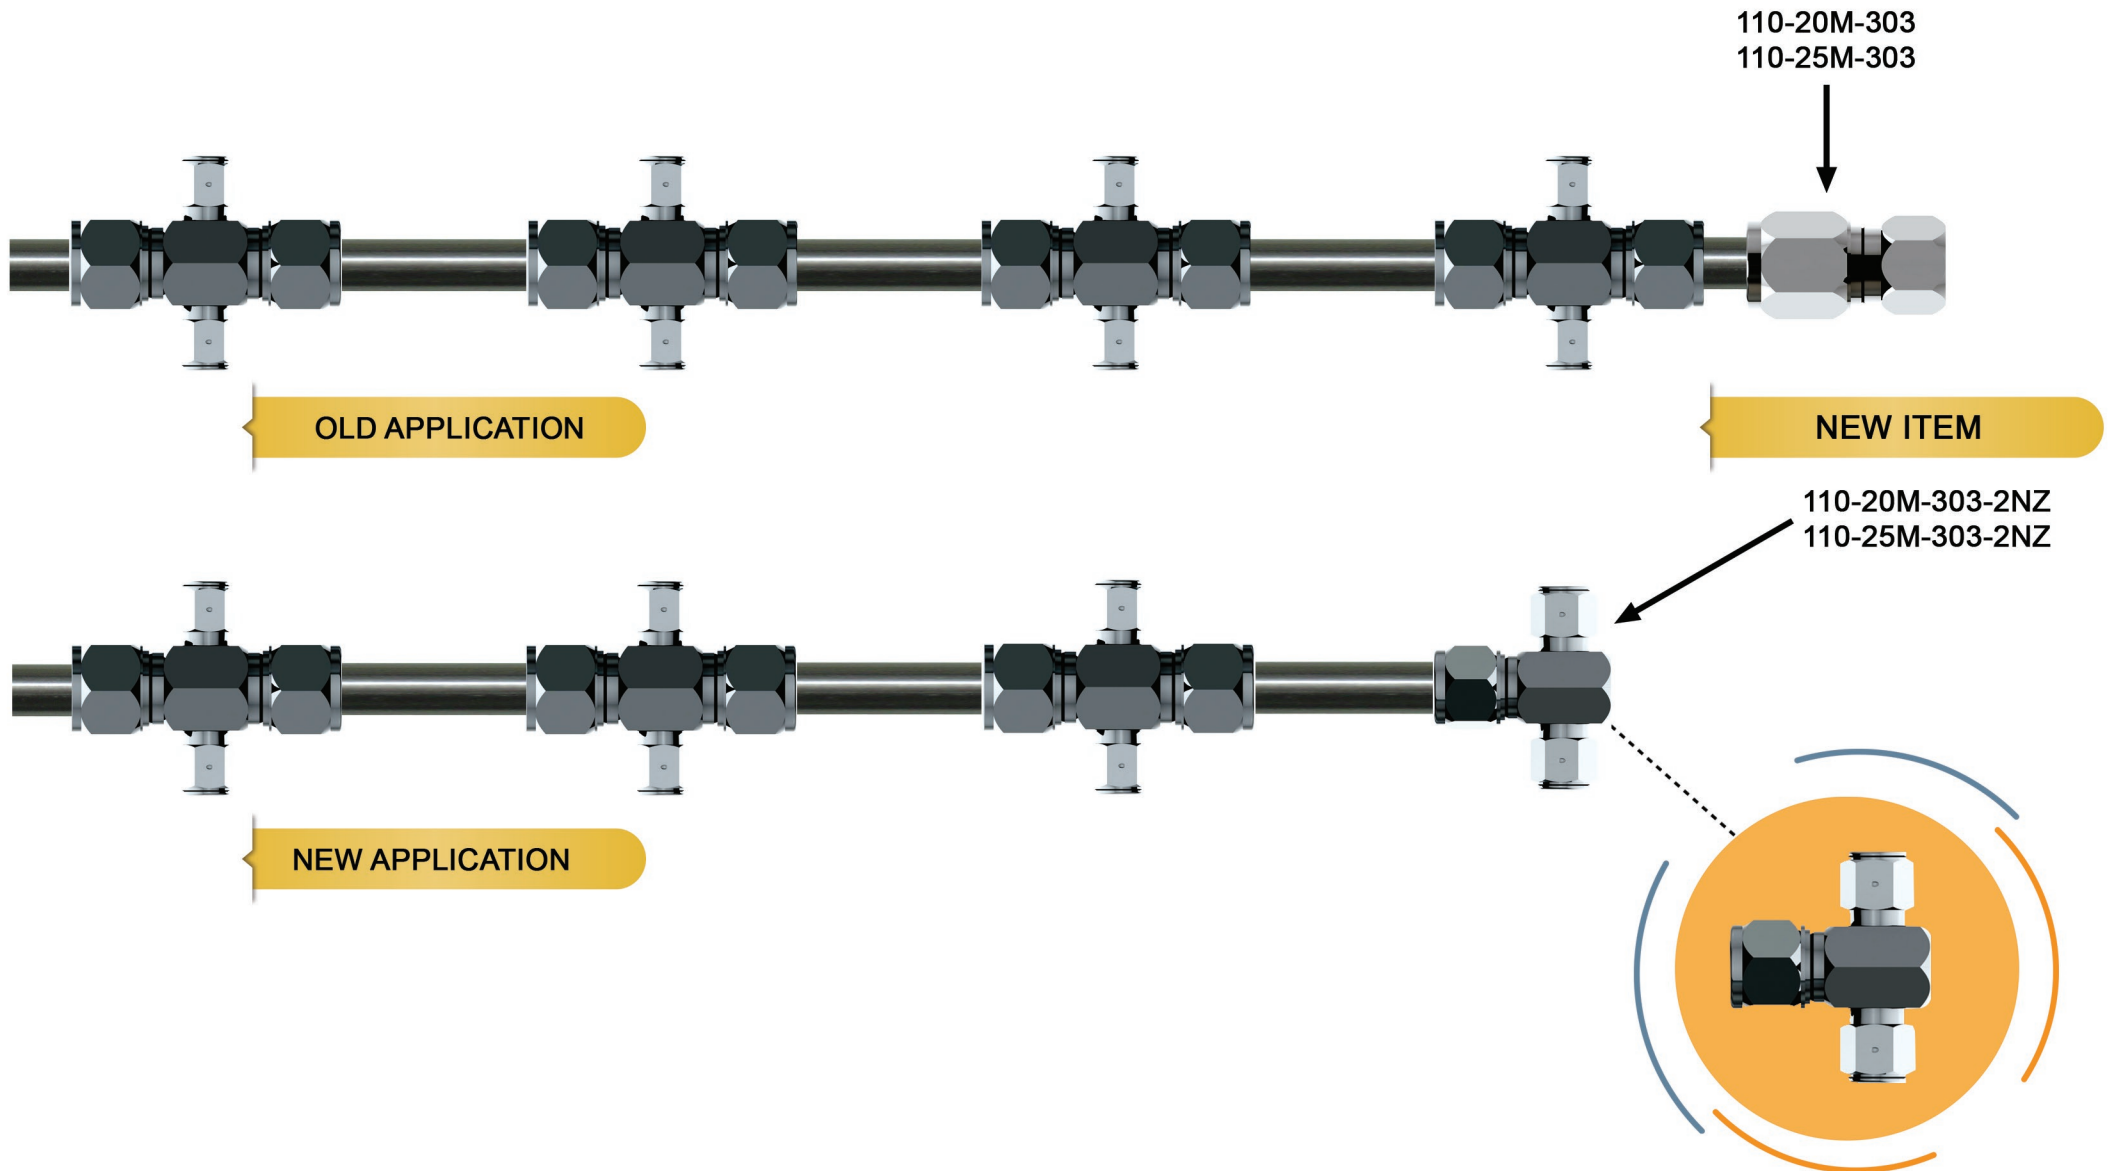

NEW FITTINGS FOR GREENHOUSES

MODIFICATION AT CENTRAL MISTING LINE ENDS

CENTRAL MISTING LINE

Old combination

TO THE PUMP OUTPUT

New combination

New part Male Branch Tee

20mmx3/4"x20mm
25mmx1"x25mm

TO THE PUMP OUTPUT