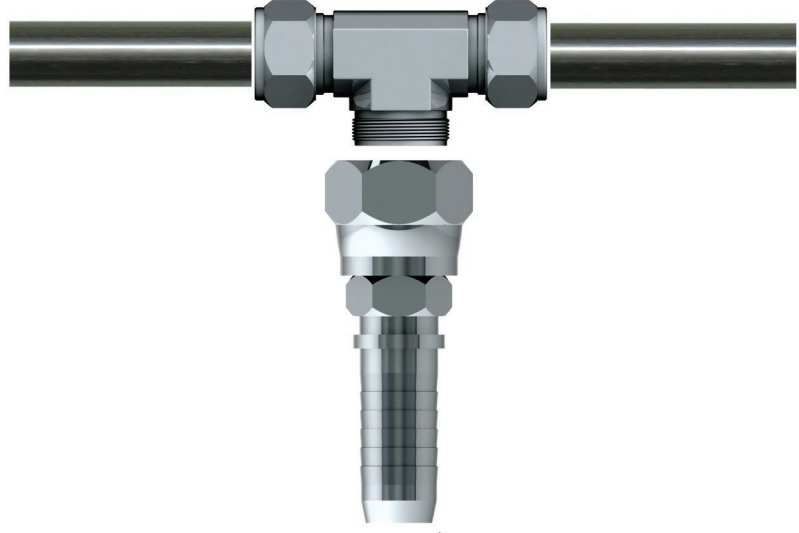

NEW FITTINGS FOR GREENHOUSES

MODIFICATION AT CENTRAL MISTING LINE ENDS

CENTRAL MISTING LINE

Old combination

TO THE PUMP OUTPUT

New combination

New part Male Branch Tee

20mmx3/4"x20mm
25mmx1"x25mm

TO THE PUMP OUTPUT